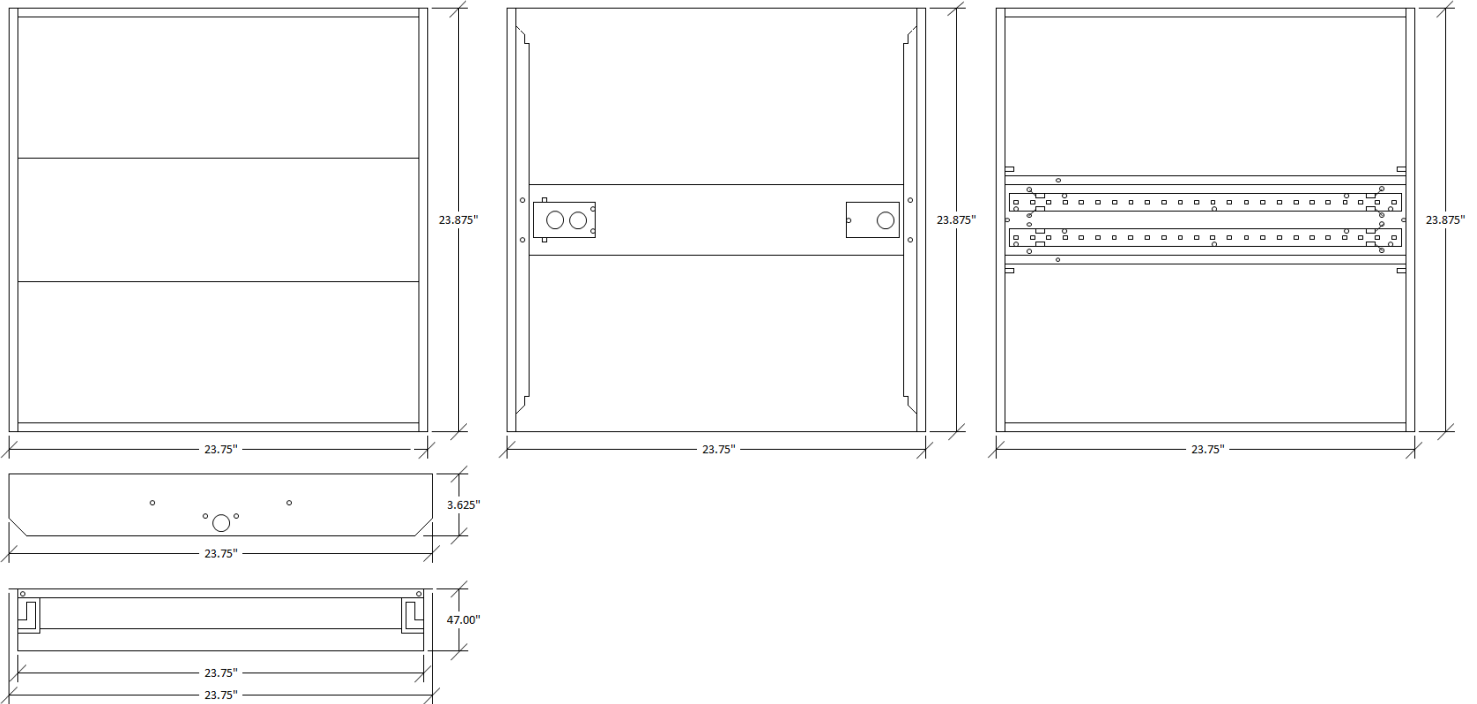

Product Width: 23.77"
LED Beam Angel: 120° deg.
Number of Tubes: (2) FB32T840

Project: Date:

Prepared by:

Comments:

LINE DRAWINGS

LIGHTING FACTS

EnviroLite

LED lighting facts
A Program of the U.S. DOE