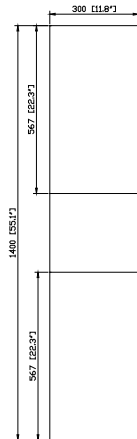

### Nominal Dimension

- 11.8W x 8.7D x 55.1H(Inch)

### Product Diagrams

Front

Back

Side

Top