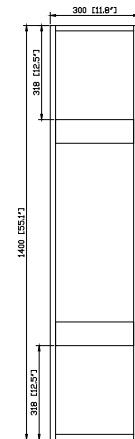

### Nominal Dimension

- 11.8W x 8.7D x 55.1H(Inch)

### Product Diagrams

Front

Back

Side

Top