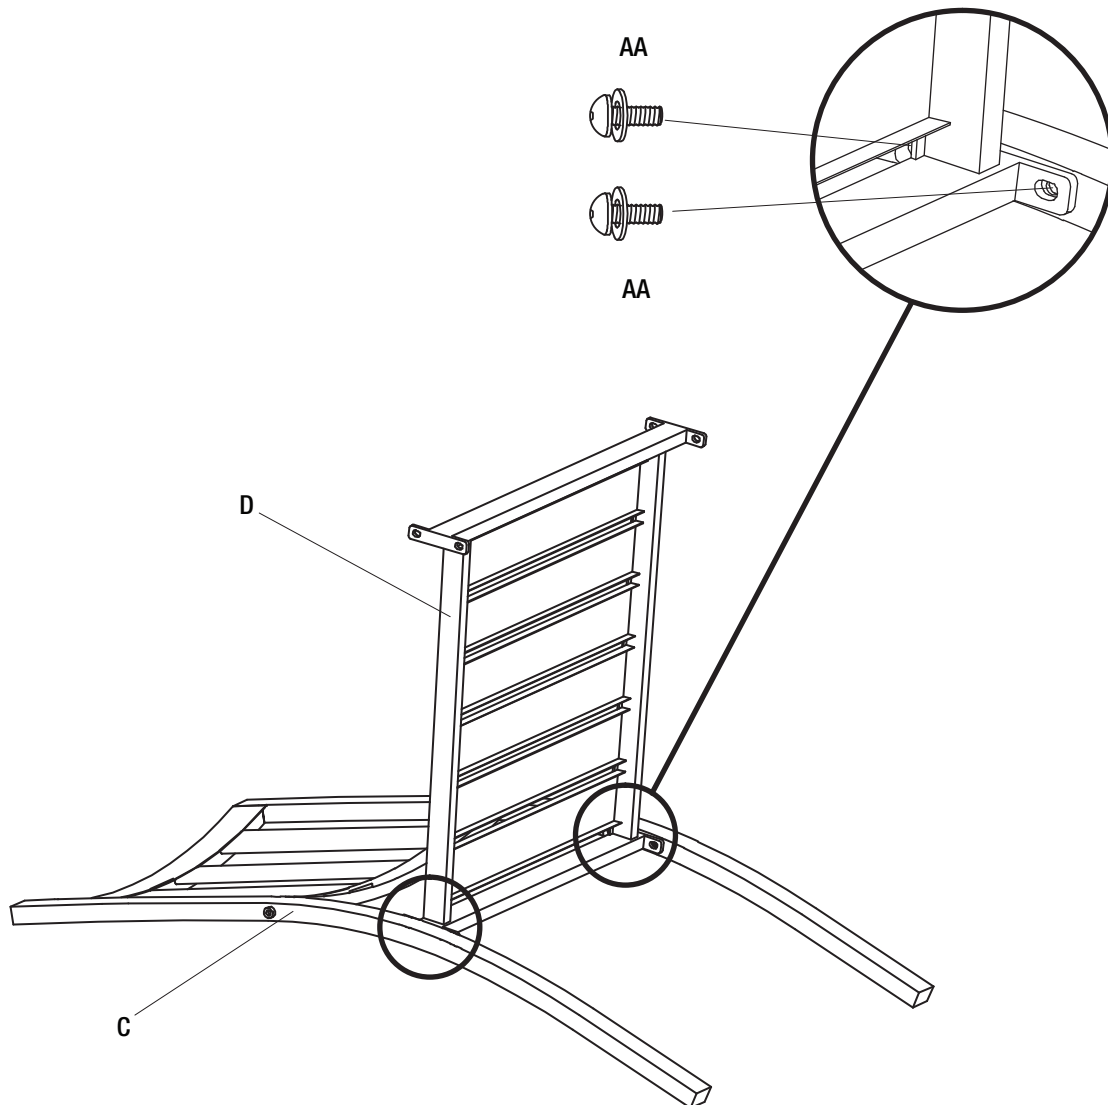

NOTE: More than one person may be required to assemble this product.

HARDWARE INCLUDED

NOTE: Hardware not shown to actual size.

AA

BB

CC

Part	Description	Quantity
AA	M6x15 combination bolt	16+1
BB	M6x45 combination bolt	4+1
CC	Hex wrench	1

Pre-Assembly (continued)

PACKAGE CONTENTS

Part	Description	Quantity
A	Right arm	2
B	Left arm	2
C	Backrest	2
D	Seat	2

Assembly

1 CONNECTING THE SEAT TO THE BACKREST

- Place the backrest (C) on a soft surface.
- Connect the seat (D) to the backrest (C) using M6x15 combination bolts (AA).
- Do not fully tighten all the bolts at this step.

Assembly (continued)

2 CONNECTING THE LEFT ARM AND THE RIGHT ARM TO THE SEAT

- Attach the left arm (B) to the seat (D) using M6x15 combination bolts (AA).
- Attach the right arm (A) to the seat (D) using M6x15 combination bolts (AA).
- Do not fully tighten all the bolts at this step.