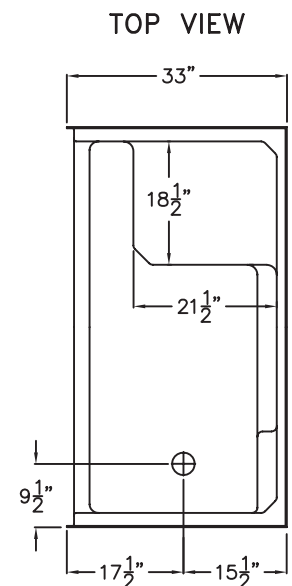

Ella's Millennial Series

60" x 33" x 77" New Construction One-Piece Shower
Standard Package

HANDED BY SEAT

Right-Hand Seat Shown

Shipping Container

Fiberglass Reinforced Walls

Representing Model Numbers

- ESM6032SHLWHT
- ESM6032SHLBON
- ESM6032SHLBIS
- ESM6032SHRWHT
- ESM6032SHRBON
- ESM6032SHRBIS

Technical Information

Material: Gelcoat Fiberglass
Overall Dimensions: 60 in. x 33 in. x 77 in.
Net Weight: 145 lbs.
Drain Location: Left or Right
Threshold Height: 4 in.
Shipping Dimensions: 67 in. x 43 in. x 84 in.
Shipping Weight: 285 lbs.

Ella's Millennial Series

60" x 33" x 77" New Construction One-Piece Shower
Standard Package

SPECIFICATION DRAWINGS

Due to the nature of the materials, dimensions may vary $\pm \frac{1}{2}$ in.

4" LOW THRESHOLD

Ella's Millennial Series

60" x 33" x 77" New Construction One-Piece Shower
Standard Package

BOARD PLACEMENT DRAWING

Due to the nature of the materials, dimensions may vary $\pm \frac{1}{2}$ in.

Ella's Millennial Series