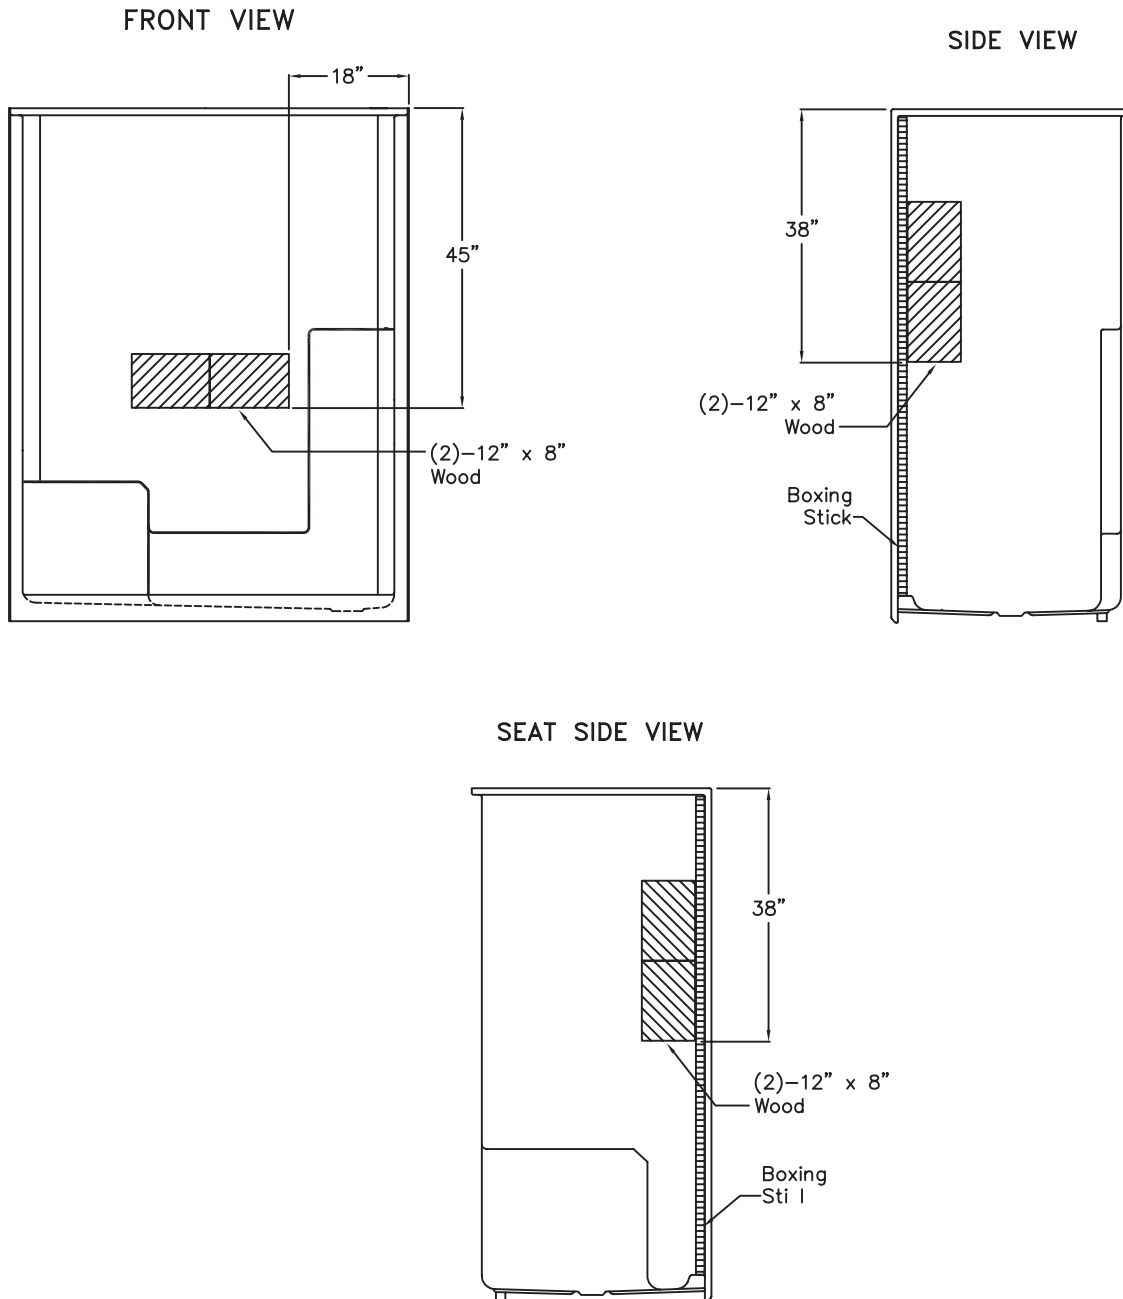

Ella's Millennial Series

60" x 33" x 77" New Construction One-Piece Shower
Standard Package

HANDED BY SEAT

Right-Hand Seat Shown

Shipping Container

Fiberglass Reinforced Walls

Representing Model Numbers

- ESM6032SHLWHT
- ESM6032SHLBON
- ESM6032SHLBIS
- ESM6032SHRWHT
- ESM6032SHRBON
- ESM6032SHRBIS

Technical Information

Material: Gelcoat Fiberglass
Overall Dimensions: 60 in. x 33 in. x 77 in.
Net Weight: 145 lbs.
Drain Location: Left or Right
Threshold Height: 4 in.
Shipping Dimensions: 67 in. x 43 in. x 84 in.
Shipping Weight: 285 lbs.

Ella's Millennial Series

60" x 33" x 77" New Construction One-Piece Shower
Standard Package

SPECIFICATION DRAWINGS

Due to the nature of the materials, dimensions may vary $\pm \frac{1}{2}$ in.

4" LOW THRESHOLD

Ella's Millennial Series

60" x 33" x 77" New Construction One-Piece Shower
Standard Package

BOARD PLACEMENT DRAWING

Due to the nature of the materials, dimensions may vary $\pm \frac{1}{2}$ in.

Ella's Millennial Series