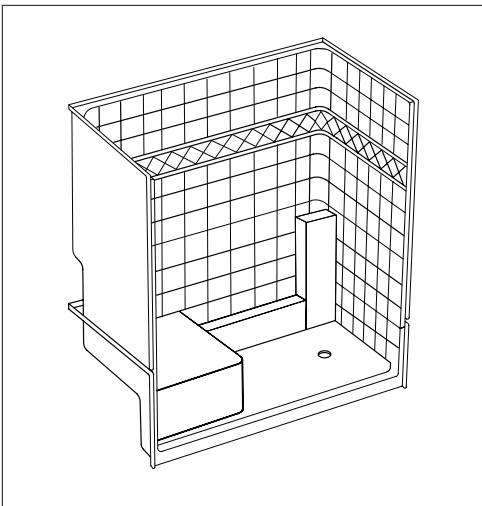

ELLA'S MILLENNIAL SERIES

New Construction One-Piece Showers

Specification Manual

60" x 33" x 77"

Low Threshold Shower Stall & Kit
Standard Package

For more product information visit ellasbubbles.com
or call Ella's Bubbles toll free at 1-800-480-6850

Ella's Millennial Series

60" x 33" x 77" New Construction One-Piece Shower
Standard Package

HANDED BY SEAT

Right-Hand Seat Shown

Shipping Container

Fiberglass Reinforced Walls

Representing Model Numbers

- ESM6032SHLWHT
- ESM6032SHLBON
- ESM6032SHLBIS
- ESM6032SHRWHT
- ESM6032SHRBON
- ESM6032SHRBIS

Technical Information

Material: Gelcoat Fiberglass
Overall Dimensions: 60 in. x 33 in. x 77 in.
Net Weight: 145 lbs.
Drain Location: Left or Right
Threshold Height: 4 in.
Shipping Dimensions: 67 in. x 43 in. x 84 in.
Shipping Weight: 285 lbs.