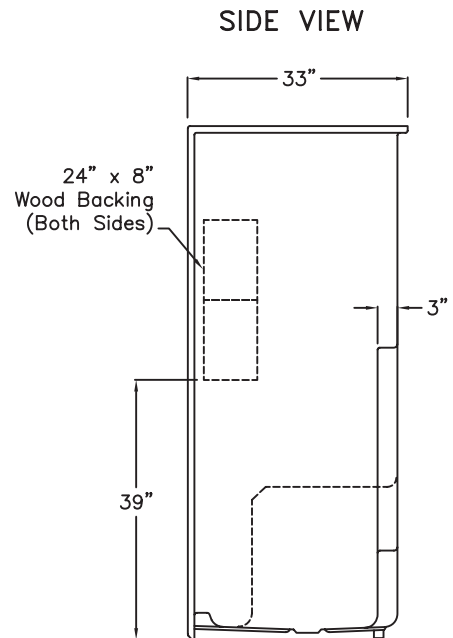

Technical Information

Material: Gelcoat Fiberglass
Overall Dimensions: 60 in. x 33 in. x 77 in.
Net Weight: 145 lbs.
Drain Location: Left or Right
Threshold Height: 4 in.
Shipping Dimensions: 67 in. x 43 in. x 84 in.
Shipping Weight: 285 lbs.

MANUFACTURED AND ASSEMBLED IN
THE UNITED STATES OF AMERICA

Ella's Millennial Series

60" x 33" x 77" New Construction One-Piece Shower
Standard Package

PACKAGE ACCESSORIES

Chrome Strainer Brass Drain
with Friction Seal – 2 in.

Ella's Millennial Series

60" x 33" x 77" New Construction One-Piece Shower
Standard Package

SPECIFICATION DRAWINGS

Due to the nature of the materials, dimensions may vary $\pm \frac{1}{2}$ in.

4" LOW THRESHOLD