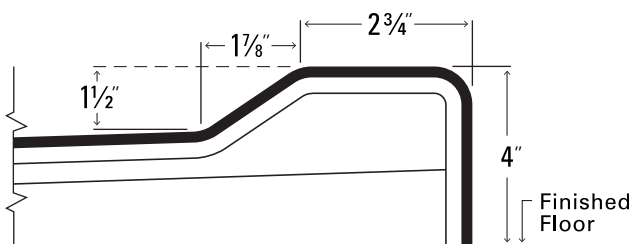

Technical Information

Material: Gelcoat Fiberglass
Overall Dimensions: 60 in. x 33 in. x 77 in.
Net Weight: 145 lbs.
Drain Location: Left or Right
Threshold Height: 4 in.
Shipping Dimensions: 67 in. x 43 in. x 84 in.
Shipping Weight: 285 lbs.

MANUFACTURED AND ASSEMBLED IN
THE UNITED STATES OF AMERICA

Ella's Millennial Series

60" x 33" x 77" New Construction One-Piece Shower
Standard Package

PACKAGE ACCESSORIES

Chrome Strainer Brass Drain
with Friction Seal – 2 in.

Ella's Millennial Series

60" x 33" x 77" New Construction One-Piece Shower
Standard Package

SPECIFICATION DRAWINGS

Due to the nature of the materials, dimensions may vary $\pm \frac{1}{2}$ in.

4" LOW THRESHOLD

Ella's Millennial Series

60" x 33" x 77" New Construction One-Piece Shower
Standard Package

BOARD PLACEMENT DRAWING

Due to the nature of the materials, dimensions may vary $\pm \frac{1}{2}$ in.

Ella's Millennial Series