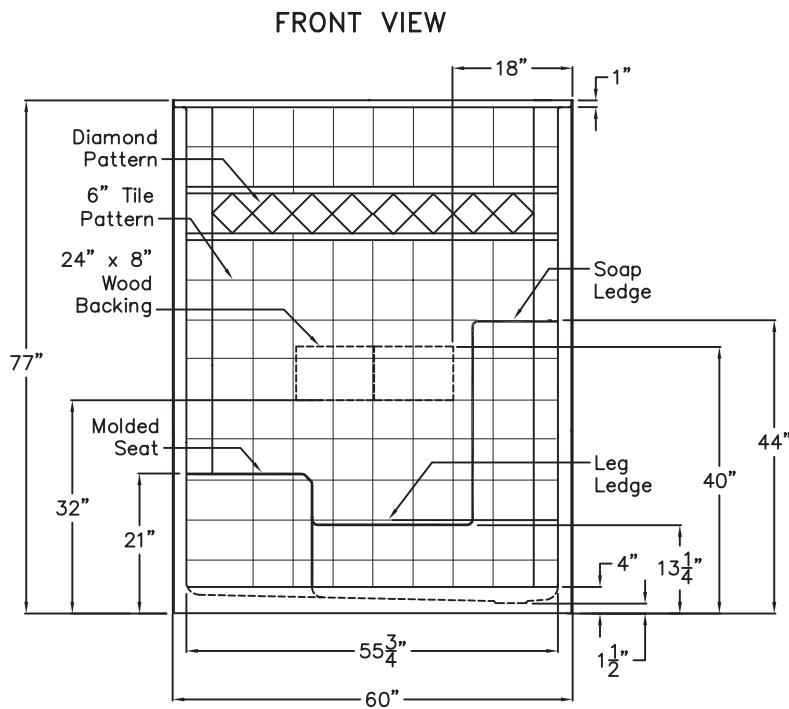

SPECIFICATION DRAWINGS

Due to the nature of the materials, dimensions may vary $\pm \frac{1}{2}$ in.