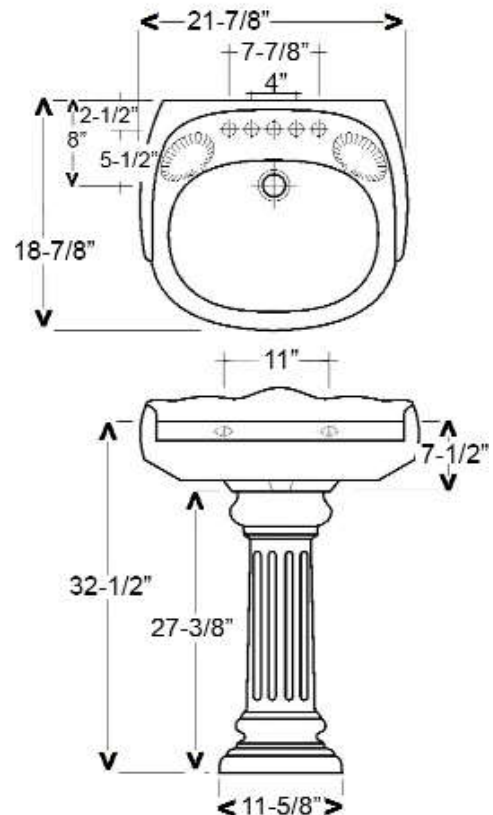

VICKI PEDESTAL LAVATORY

Cat. No.
3-65X

W: 21-7/8"
D: 18-7/8"
H: 35-1/2"
Flange: 1-3/4"

Features:

- ▶ Made of Vitreous China
- ▶ Available for 4" centerset or 8" Widespread
- ▶ Mounting Hardware Included
- ▶ Pre-drilled overflow hole
- ▶ IAPMO certified
- ▶ For ease installation order **Hangers** (pair) or **Bracket** (one)

Colors:

WH White
BQ Bisque

Compliance Certification

Meets or exceeds the following specifications: ASME A112.19.2 2013 and CSA B45.1-13 for ceramic plumbing fixtures.

Interior Dimensions:

Basin Interior: 16-1/2"W x 12-1/8"D
BasinDepth: 7-1/4"
Back of basin to center of faucet: 2-1/2"
Back of basin to center of drain: 8"
Mount bolts height: 31"
Mount holes cc: 11"
Faucet and spout holes: 1-3/8"

Dimensions of fixture are nominal and may vary within the range of tolerances established by ASMEI Standard A112.19.2-2013. Dimensions and specifications subject to change without notice.