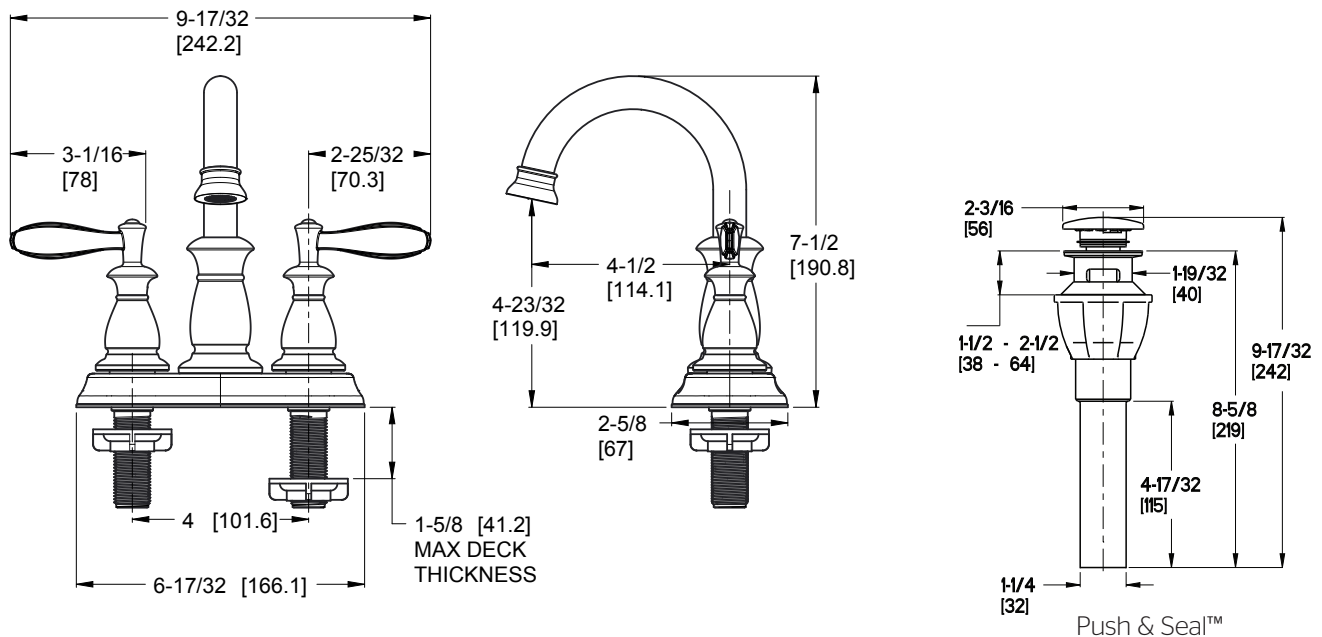

Langston™ Centerset Lavatory Faucet

- LF-043-LNKK Finish(KK)
- LF-043-LNYY Finish(YY)

Specifications

- Pforever Seal
- Push & Seal™ Pop-Up

Features

- 1.2 GPM Flow Rate
- 360° Rotating Swivel Spout
- 3-Hole Installation
- All Metal Construction
- High Arc Spout
- Mounting Hardware Included
- Push & Seal™ Pop-Up
- Pforever Seal Ceramic Disc Valve
- Pforever Warranty®

Code Compliance

Pfister products are designed and manufactured in compliance with the following standards and codes:

- IAPMO Certified
- CSA B125 Certified
- ASME A112.18.1
- NSF 61/9 Annex G (Low lead)
- CEC Compliant
- EPA WaterSense Certification 1.2 gpm, 4.5 L/Min
- ADA Compliant-ANSI A117.1 (Lever handles only)

Dimensions

Ø1 Min to Ø1-1/2 Max. Deck Hole Openings