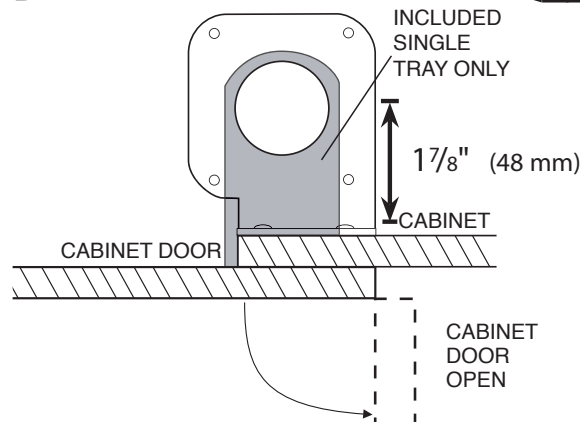

Half-Moon Shelf

RAS Polymer

Lazy Susan (framed cabinet)

Standard Bracket

FRAMED CABINET

DIMENSIONS A, B, AND C ARE MINIMUMS. 31" TRAY SHOWN IN DIAGRAM.

NOM TRAY SIZE	"A"	"B"	"C"	"D"
31" (787 mm)	33 1/16" (856 mm)	21 1/2" (546 mm)	13 1/4" (344 mm)	21 1/16" (535 mm)
33" (838 mm)	34 5/16" (872 mm)	18 9/16" (471 mm)	16 1/8" (410 mm)	24 1/16" (611 mm)
39" (991 mm)	40 11/16" (1033 mm)	21 13/16" (554 mm)	19 1/4" (491 mm)	27 3/8" (695 mm)

Half-Moon Shelf

RAS Polymer

Lazy Susan (frameless cabinet)

FRAMELESS CABINET (EURO)

DIMENSIONS A, B, AND C ARE MINIMUMS. 39\"/>

NOM TRAY SIZE	"A"	"B"	"C"	"D"
31" (787 mm)	32 13/16" (833 mm)	21 1/2" (546 mm)	15" (381 mm)	21 1/16" (535 mm)
33" (838 mm)	33 3/16" (843 mm)	18 9/16" (471 mm)	17 7/16" (443 mm)	24 1/16" (611 mm)
39" (991 mm)	39 7/8" (1013 mm)	21 13/16" (554 mm)	20 3/4" (527 mm)	27 3/8" (695 mm)