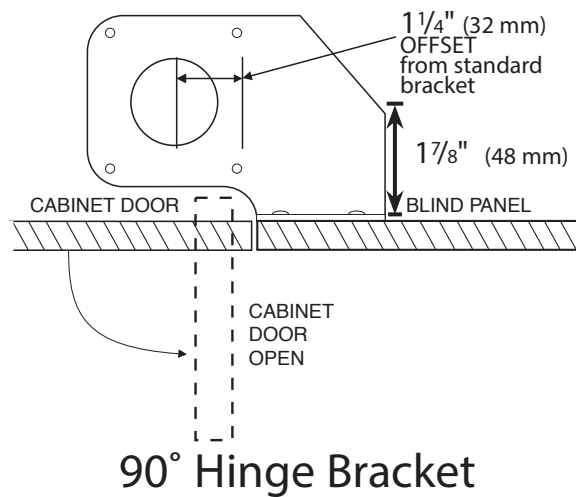

Half-Moon Shelf

RAS Polymer

Lazy Susan (framed cabinet)

Standard Bracket

FRAMED CABINET

DIMENSIONS A, B, AND C ARE MINIMUMS. 31" TRAY SHOWN IN DIAGRAM.

NOM TRAY SIZE	"A"	"B"	"C"	"D"
31" (787 mm)	33 1/16" (856 mm)	21 1/2" (546 mm)	13 1/4" (344 mm)	21 1/16" (535 mm)
33" (838 mm)	34 5/16" (872 mm)	18 9/16" (471 mm)	16 1/8" (410 mm)	24 1/16" (611 mm)
39" (991 mm)	40 11/16" (1033 mm)	21 13/16" (554 mm)	19 1/4" (491 mm)	27 3/8" (695 mm)

Half-Moon Shelf

RAS Polymer

Lazy Susan (frameless cabinet)

FRAMELESS CABINET (EURO)

DIMENSIONS A, B, AND C ARE MINIMUMS. 39\"/>

NOM TRAY SIZE	"A"	"B"	"C"	"D"
31" (787 mm)	32 13/16" (833 mm)	21 1/2" (546 mm)	15" (381 mm)	21 1/16" (535 mm)
33" (838 mm)	33 3/16" (843 mm)	18 9/16" (471 mm)	17 7/16" (443 mm)	24 1/16" (611 mm)
39" (991 mm)	39 7/8" (1013 mm)	21 13/16" (554 mm)	20 3/4" (527 mm)	27 3/8" (695 mm)