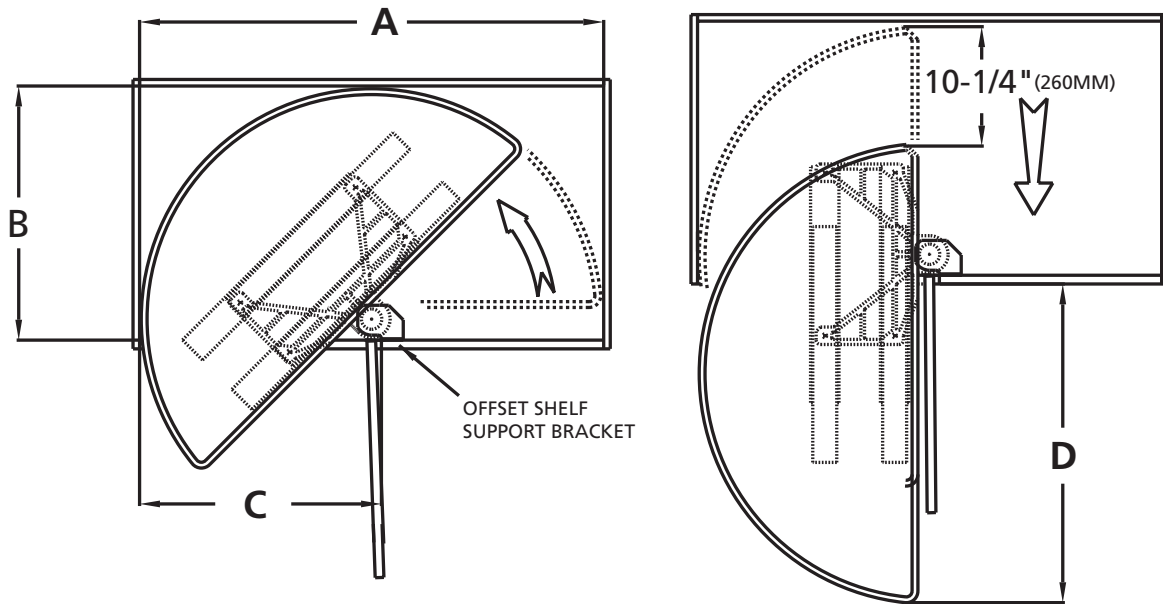

Half-Moon Shelf

RAS Polymer

Lazy Susan (framed cabinet)

Standard Bracket

FRAMED CABINET

DIMENSIONS A, B, AND C ARE MINIMUMS. 31" TRAY SHOWN IN DIAGRAM.

NOM TRAY SIZE	"A"	"B"	"C"	"D"
31" (787 mm)	33 1/16" (856 mm)	21 1/2" (546 mm)	13 1/4" (344 mm)	21 1/16" (535 mm)
33" (838 mm)	34 5/16" (872 mm)	18 9/16" (471 mm)	16 1/8" (410 mm)	24 1/16" (611 mm)
39" (991 mm)	40 11/16" (1033 mm)	21 13/16" (554 mm)	19 1/4" (491 mm)	27 3/8" (695 mm)

Half-Moon Shelf

RAS Polymer

Lazy Susan (frameless cabinet)

FRAMELESS CABINET (EURO)

DIMENSIONS A, B, AND C ARE MINIMUMS. 39\"/>

NOM TRAY SIZE	"A"	"B"	"C"	"D"
31" (787 mm)	32 13/16" (833 mm)	21 1/2" (546 mm)	15" (381 mm)	21 1/16" (535 mm)
33" (838 mm)	33 3/16" (843 mm)	18 9/16" (471 mm)	17 7/16" (443 mm)	24 1/16" (611 mm)
39" (991 mm)	39 7/8" (1013 mm)	21 13/16" (554 mm)	20 3/4" (527 mm)	27 3/8" (695 mm)