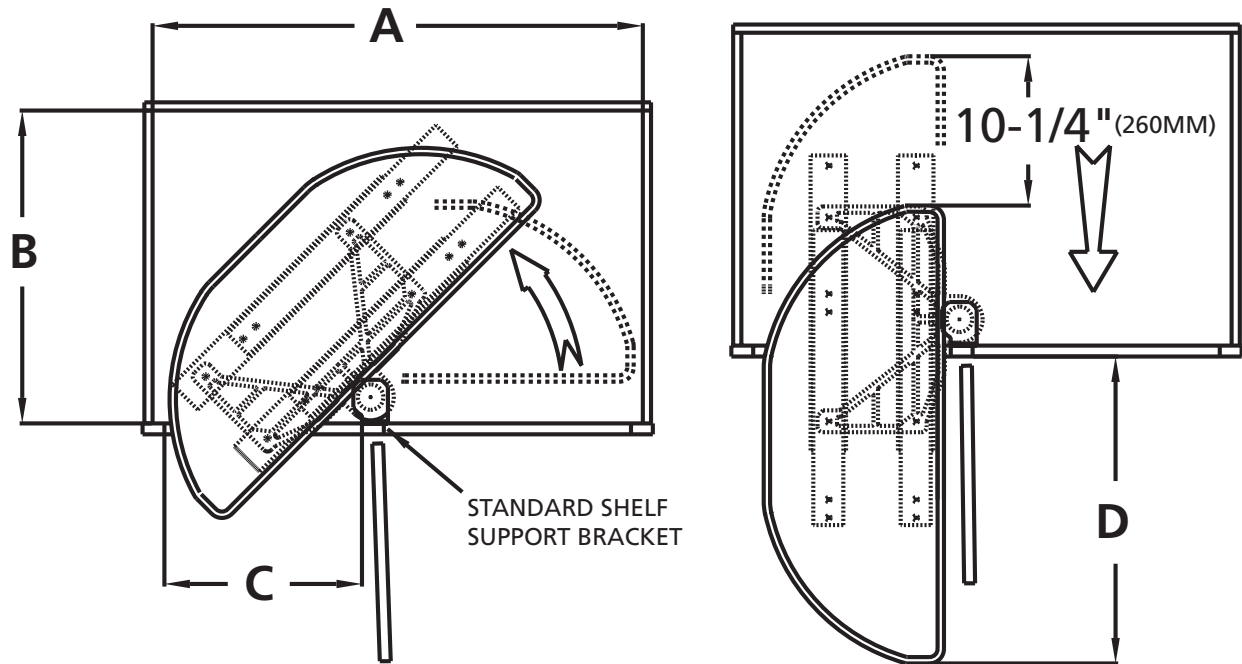

Half-Moon Shelf

RAS Polymer

Lazy Susan (framed cabinet)

Standard Bracket

FRAMED CABINET

DIMENSIONS A, B, AND C ARE MINIMUMS. 31" TRAY SHOWN IN DIAGRAM.

NOM TRAY SIZE	"A"	"B"	"C"	"D"
31" (787 mm)	33 1/16" (856 mm)	21 1/2" (546 mm)	13 1/4" (344 mm)	21 1/16" (535 mm)
33" (838 mm)	34 5/16" (872 mm)	18 9/16" (471 mm)	16 1/8" (410 mm)	24 1/16" (611 mm)
39" (991 mm)	40 11/16" (1033 mm)	21 13/16" (554 mm)	19 1/4" (491 mm)	27 3/8" (695 mm)

Half-Moon Shelf

RAS Polymer

Lazy Susan (frameless cabinet)

FRAMELESS CABINET (EURO)

DIMENSIONS A, B, AND C ARE MINIMUMS. 39\"/>

NOM TRAY SIZE	"A"	"B"	"C"	"D"
31" (787 mm)	32 13/16" (833 mm)	21 1/2" (546 mm)	15" (381 mm)	21 1/16" (535 mm)
33" (838 mm)	33 3/16" (843 mm)	18 9/16" (471 mm)	17 7/16" (443 mm)	24 1/16" (611 mm)
39" (991 mm)	39 7/8" (1013 mm)	21 13/16" (554 mm)	20 3/4" (527 mm)	27 3/8" (695 mm)