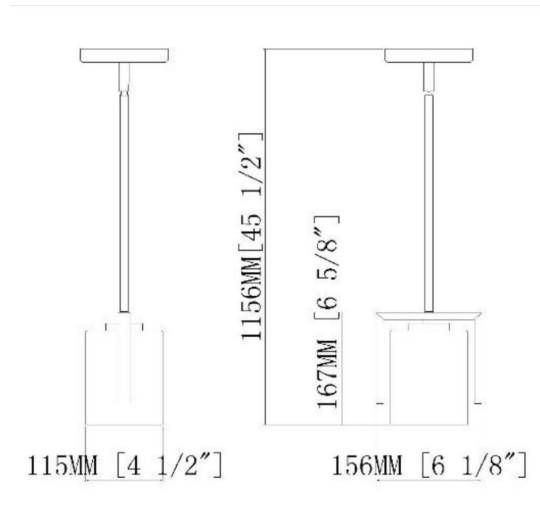

Karsen Mini Pendant
Polished Chrome

SPECIFICATIONS

MOUNTING:	Recessed Ceiling	LED BRIGHTNESS (LUMENS):	N/A
SLOPED CEILING ADAPTABLE:	Yes	LED COLOR CORRELATED TEMPERATURE (CCT):	N/A
LAMP TYPE 1:	1 lamp 60W Incandescent A19	LED COLOR RENDERING INDEX (CRI):	N/A
BULB INCLUDED:	No	LED EFFICACY:	N/A
WATTS PER BULB:	60W	LED AVERAGE RATED LIFE:	N/A
TOTAL WATTAGE:	60W	ENERGY EFFICIENT:	No
DIMMABLE:	Yes	LIGHTING AMPS:	N/A
MATERIAL CONSTRUCTION:	Steel	VOLTAGE:	120V
ASSEMBLED DIMENSIONS:	45.5" H x 6.13" L x 4.5" D		
WEIGHT:	3.33 lbs.		
BACKPLATE DIMENSIONS:	N/A		
CANOPY/PLATE DIMENSIONS:	0.8" H x 5.12" D		
GLASS/SHADE DIMENSIONS:	5.5" H x 4.5" L x 4.5" D		
GLASS/SHADE MATERIAL:	Glass		
GLASS/SHADE TYPE:	Frosted		
GLASS/SHADE COLOR:	White		