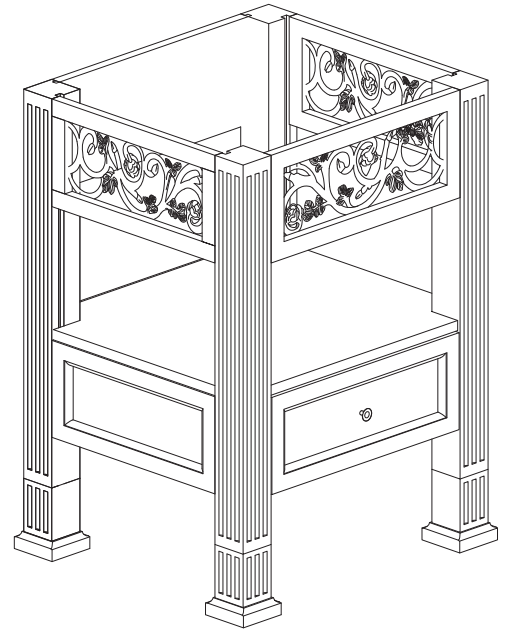

Avanity

NAPA-V24-DC

Features

- Solid poplar frame and cherry veneer MDF
- 1 soft-close drawer
- Antique brass finished hardware
- Adjustable height levelers
- Under counter or vessel application

Colors / Finishes

- Dark Cherry

Nominal Dimension

- 24W x 21.5D x 34H (inches)

Components

Mirror NAPA-M24-DC

Under-counter Application

Vanity Top	SUT25BK	SUT25CW	SUT25GB
Sink	CUM18WT	CUM18LN	

Vessel Application

SVT25BK / SVT25CW / SVT25GB

Features

- BK - Natural black granite
- CW - Natural Carrera White marble
- GB - Natural Galala Beige marble
- Top cutout with drain hole for vessel application
- Top pre-drilled for single faucet