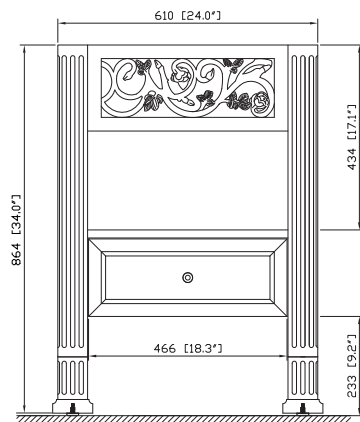

Product Diagrams

Front