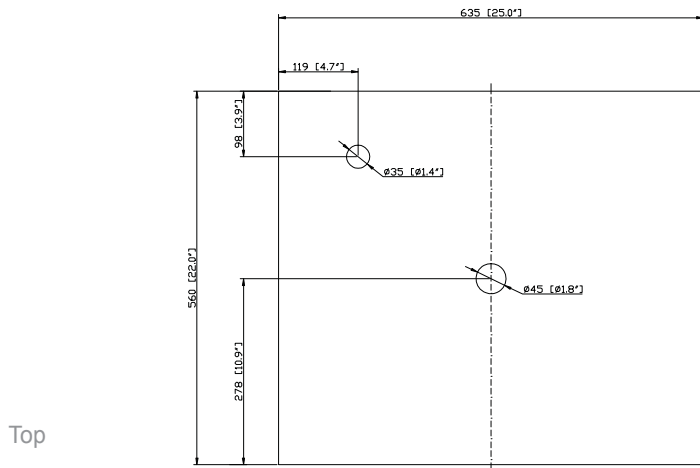

- Dark Cherry

Nominal Dimension

- 24W x 21.5D x 34H (inches)

Components

Mirror NAPA-M24-DC

Under-counter Application

Vanity Top	SUT25BK	SUT25CW	SUT25GB
Sink	CUM18WT	CUM18LN	

Vessel Application

Colors / Finishes

- BK - Black
- CW - Carrera White
- GB - Galala Beige

Nominal Dimension

- 25W x 22D x 1H inches
- 635 x 560 x 25 mm

Components

Sink	GVE420BL	GVE420BN	GVE420CL	GVE420FR	GVE420CS	GVE450GE	GVE460AL
	GVE460BC	GVE460GL	GVE460SB	GVE480MCO	GVE480MSI		
Vanity	LOFT-V24-DW	NAPA-V24-DC					

Product Diagrams

Top

Side