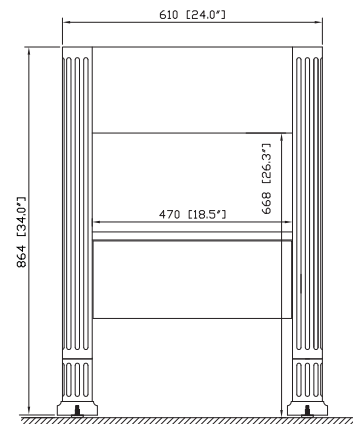

- Dark Cherry

Nominal Dimension

- 24W x 21.5D x 34H (inches)

Components

Mirror NAPA-M24-DC

Under-counter Application

Vanity Top	SUT25BK	SUT25CW	SUT25GB
Sink	CUM18WT	CUM18LN	

Vessel Application

Vanity Top	SVT25BK	SVT25CW	SVT25GB			
Sink	GVE420CL	GVE420FR	GVE420BN	GVE420BL	GVE420CS	GVE450GE
	GVE480MSI	GVE480MCO	GVE460BC	GVE460AL	GVE460SB	GVE460GL

Product Diagrams

Front

Back

Side

Top

For customer support please call 626 404 7678 weekdays 9:00 to 6:00 PST

Colors / Finishes

- BK - Black
- CW - Carrera White
- GB - Galala Beige

Nominal Dimension

- 25W x 22D x 1H inches
- 635 x 560 x 25 mm

Components

Sink	GVE420BL	GVE420BN	GVE420CL	GVE420FR	GVE420CS	GVE450GE	GVE460AL
	GVE460BC	GVE460GL	GVE460SB	GVE480MCO	GVE480MSI		
Vanity	LOFT-V24-DW	NAPA-V24-DC					