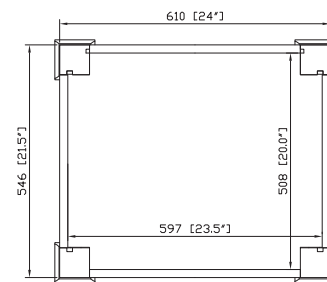

- Dark Cherry

Nominal Dimension

- 24W x 21.5D x 34H (inches)

Components

Mirror NAPA-M24-DC

Under-counter Application

Vanity Top	SUT25BK	SUT25CW	SUT25GB
Sink	CUM18WT	CUM18LN	

Vessel Application

Vanity Top	SVT25BK	SVT25CW	SVT25GB			
Sink	GVE420CL	GVE420FR	GVE420BN	GVE420BL	GVE420CS	GVE450GE
	GVE480MSI	GVE480MCO	GVE460BC	GVE460AL	GVE460SB	GVE460GL

Product Diagrams

Front

Back

Side

Top

For customer support please call 626 404 7678 weekdays 9:00 to 6:00 PST

Colors / Finishes

- BK - Black
- CW - Carrera White
- GB - Galala Beige

Nominal Dimension

- 25W x 22D x 1H inches
- 635 x 560 x 25 mm

Components

Sink	GVE420BL	GVE420BN	GVE420CL	GVE420FR	GVE420CS	GVE450GE	GVE460AL
	GVE460BC	GVE460GL	GVE460SB	GVE480MCO	GVE480MSI		
Vanity	LOFT-V24-DW	NAPA-V24-DC					