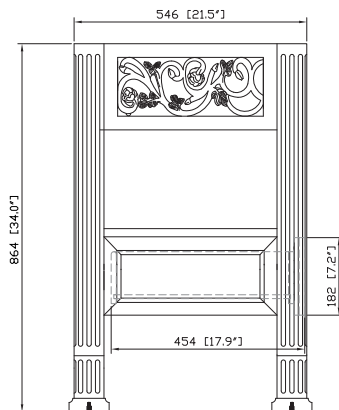

- Dark Cherry

Nominal Dimension

- 24W x 21.5D x 34H (inches)

Components

Mirror NAPA-M24-DC

Under-counter Application

Vanity Top	SUT25BK	SUT25CW	SUT25GB
Sink	CUM18WT	CUM18LN	

Vessel Application

Vanity Top	SVT25BK	SVT25CW	SVT25GB			
Sink	GVE420CL	GVE420FR	GVE420BN	GVE420BL	GVE420CS	GVE450GE
	GVE480MSI	GVE480MCO	GVE460BC	GVE460AL	GVE460SB	GVE460GL

Product Diagrams

Front

Back

Side

Top

For customer support please call 626 404 7678 weekdays 9:00 to 6:00 PST

SVT25BK / SVT25CW / SVT25GB

Features

- BK - Natural black granite
- CW - Natural Carrera White marble
- GB - Natural Galala Beige marble
- Top cutout with drain hole for vessel application
- Top pre-drilled for single faucet

Colors / Finishes

- BK - Black
- CW - Carrera White
- GB - Galala Beige

Nominal Dimension

- 25W x 22D x 1H inches
- 635 x 560 x 25 mm

Components

Sink	GVE420BL	GVE420BN	GVE420CL	GVE420FR	GVE420CS	GVE450GE	GVE460AL
	GVE460BC	GVE460GL	GVE460SB	GVE480MCO	GVE480MSI		
Vanity	LOFT-V24-DW	NAPA-V24-DC					