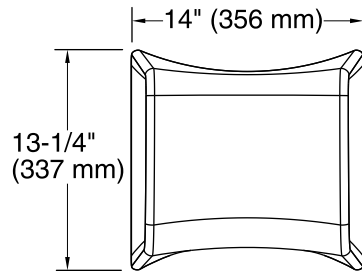

Choreograph™
Freestanding Shower Stool
K-97632

Features

- Unique height elevated to an ideal shower position for maximum water pressure and minimal heat loss.

Codes/Standards

None Applicable

**KOHLER® Limited Warranty –
Choreograph™ Walls and Accessories**

See website for detailed warranty information.

Available Color/Finishes

Color tiles intended for reference only.

Color Code Description

	0	White
--	---	-------

Technical Information

All product dimensions are nominal.