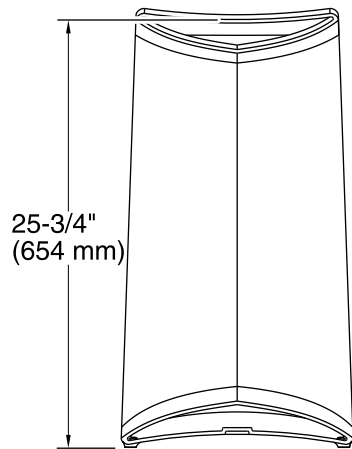

Choreograph™
Freestanding Shower Stool
K-97632

Features

- Unique height elevated to an ideal shower position for maximum water pressure and minimal heat loss.

Codes/Standards

None Applicable

**KOHLER® Limited Warranty –
Choreograph™ Walls and Accessories**

See website for detailed warranty information.

Available Color/Finishes

Color tiles intended for reference only.

Color Code Description

	0	White
--	---	-------

Technical Information

All product dimensions are nominal.