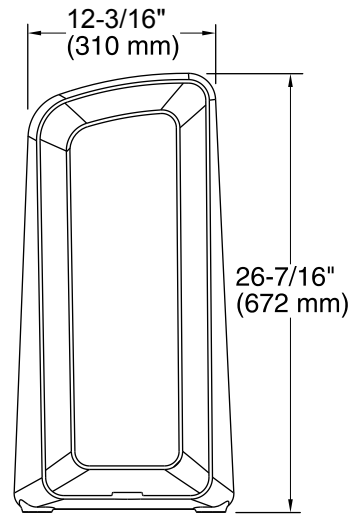

Choreograph™
Freestanding Shower Stool
K-97632

Features

- Unique height elevated to an ideal shower position for maximum water pressure and minimal heat loss.

Codes/Standards

None Applicable

**KOHLER® Limited Warranty –
Choreograph™ Walls and Accessories**

See website for detailed warranty information.

Available Color/Finishes

Color tiles intended for reference only.

Color Code Description

	0	White
--	---	-------

Technical Information

All product dimensions are nominal.