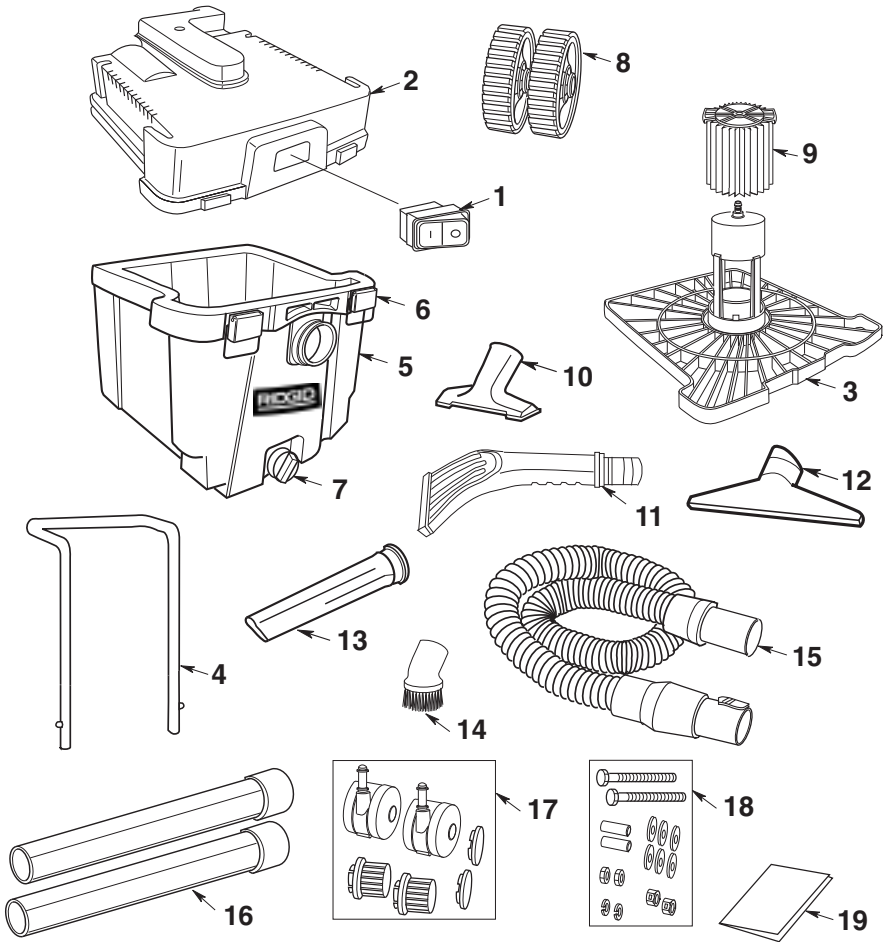

Repair Parts

11 Gallon SMARTCART Wet/Dry Vac Model Number WD70000

RIDGID parts are available on-line at www.ridgidparts.com

Always order by Part Number - Not by Key Number

▲ WARNING

SERVICING OF DOUBLE-INSULATED WET/DRY VAC

In a double-insulated Wet/Dry Vac, two systems of insulation are provided instead of grounding. No grounding means is provided on a double-insulated appliance, nor should a means for grounding be added. Servicing a double-insulated Wet/Dry Vac requires extreme care and knowledge of the system, and should be done only by qualified service personnel. Replacement parts for a double-insulated Wet/Dry Vac must be identical to the parts they replace. Your double-insulated Wet/Dry Vac is marked with the words "DOUBLE INSULATED" and the symbol (square within a square) may also be marked on the appliance.

To reduce the risk of injury from electrical shock, unplug power cord before servicing the electrical parts of the Wet/Dry Vac.

Key No.	Part No.	Description
1	510013	Actuator Assembly
2	832328	Power Head Assembly
3	832119	Filter Support Assembly
4	832120	Handle Assembly
5	832113	Dust Drum Assembly
6	832116	Drum Latch
7	73185	Drain Cap
8	830598	8" Wheel
9	VF5000	† Filter, Fine Dust Qwik Lock™
10	VT1789	† Utility Nozzle
11	VT2540	† Claw Nozzle
12	VT1710	† Wet Nozzle
13	829792	† Crevice Tool
14	VT1701	† Dusting Brush
15	831337-8	† Hose Assembly
16	VT1708	† Extension, Handle
17	509950	Bag Assembly (Casters)
18	509949	Bag Assembly (8" Wheel Hardware)
19	SP6659	Operator's Manual

† These replacement parts may be available where you purchased your Vac.

Repair Parts (continued)

RIDGID parts are available on-line at www.ridgidparts.com