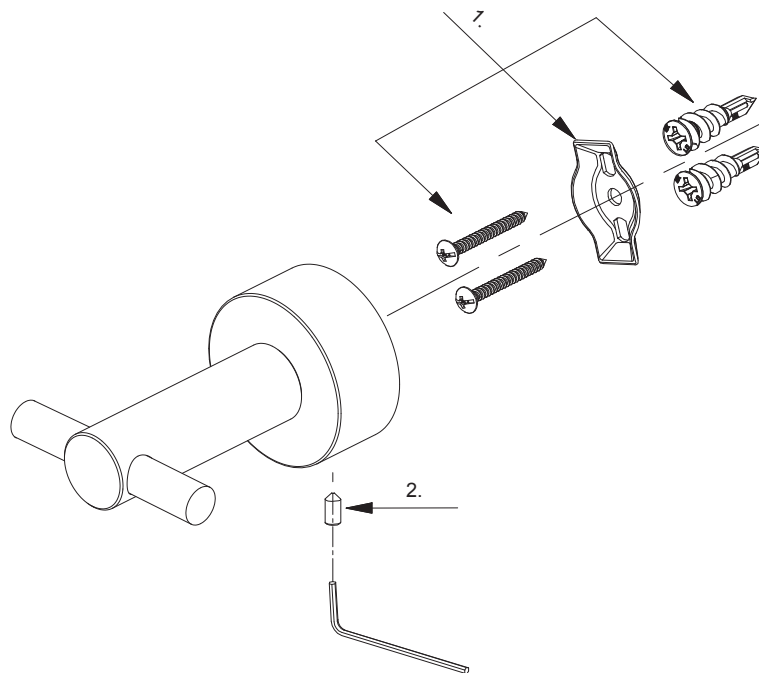

**Glacier Bay Innburg Double Robe Hook**

MODEL	STORE SKU#	OMSID	FINISH
BD641000BN	533702		Brushed Nickel

Many replacement parts can be purchased online or at your local store. Please use the table below to identify the part SKU number needed, go to [HOMEDEPOT.COM](http://HOMEDEPOT.COM), and check for online and store availability. If you can't find the part you are looking for, please call 1-855-HD-GLACIER.

Part	Description	Part #	Internet SKU #	Store SKU #
1	Holding Hardware	A290554		
2	Screw (M5 x 6.5mm L)	A292608		