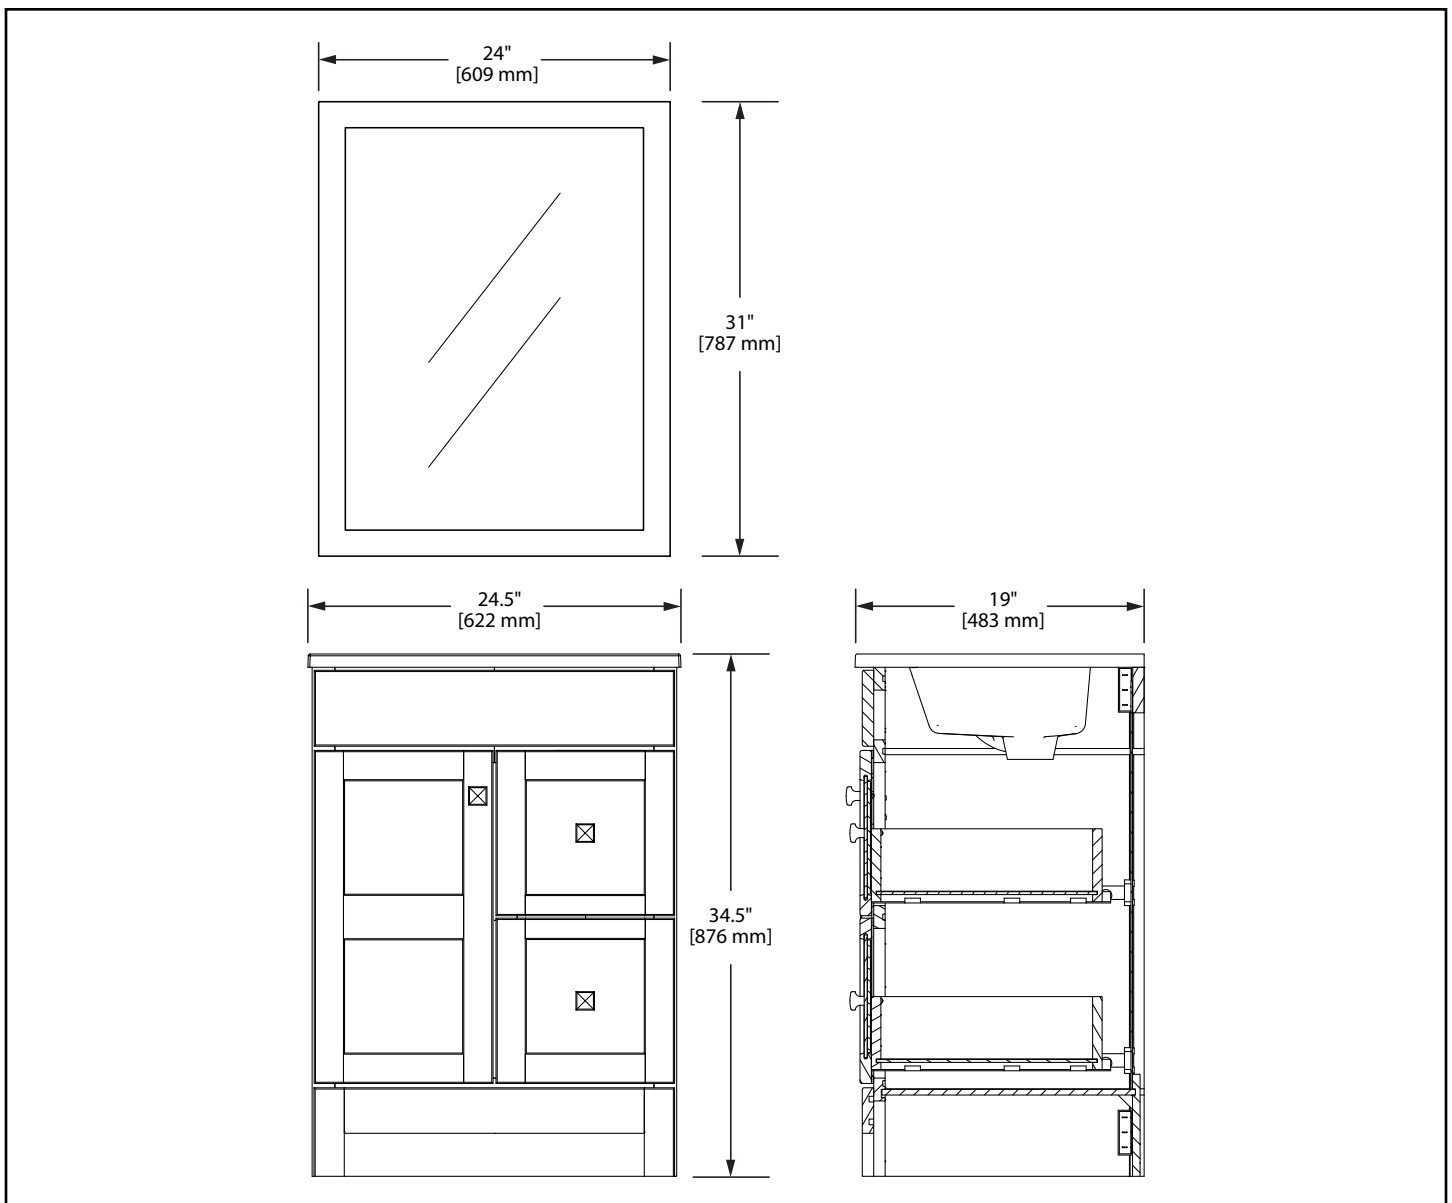

ARTISAN CHESTNUT COMBO

24" Vanity Cabinet with Top and Mirror

PPM24-CHT

The information contained in this drawing is the sole property of RSI Home Products.
Any reproduction in part or as a whole without the written permission of RSI Home Products is prohibited.