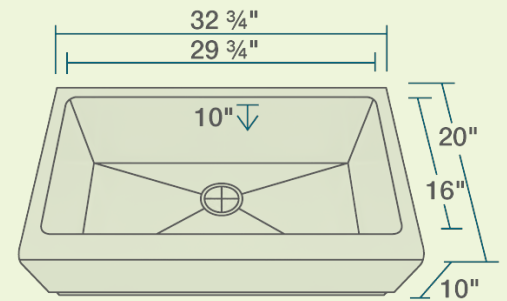

32 3/4" x 20" x 10"
 Farmhouse-Style/Apron Sink Installation
 16-Gauge Steel
 Certified High-Quality 304 Stainless Steel
 Brushed Satin Finish
 Offset Drain
 Thick Sound Dampener Rubber Pad
 Fully Insulated
 Lifetime Warranty

Accessories

*Accessories not included

UPC: 819084018982

Features

Apron Installation 	16 Gauge 14G 18G 18G	Cold Rolled Stainless Steel 	Brushed Satin Finish 	Offset Drain 3 1/2" 	Sound Dampening
Fully Insulated 	Limited Lifetime Warranty 				