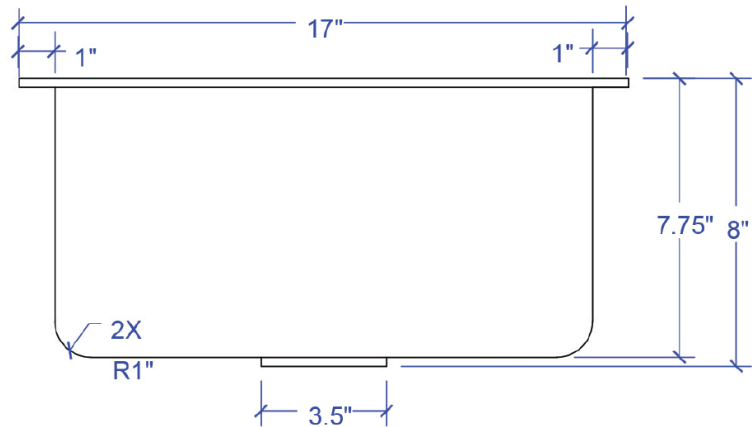

Technical Specifications

- + Outer - 17" x 15" x 7.25"
- + Inner - 15" x 13" x 7.25"
- + Drain - 3.5" diameter
- + Thickness - 18 Gauge

FRONT VIEW

TOP VIEW

Lifetime Warranty

All Sinkology products come with our Everyday Promise Lifetime Warranty. You won't need it, but it's there.