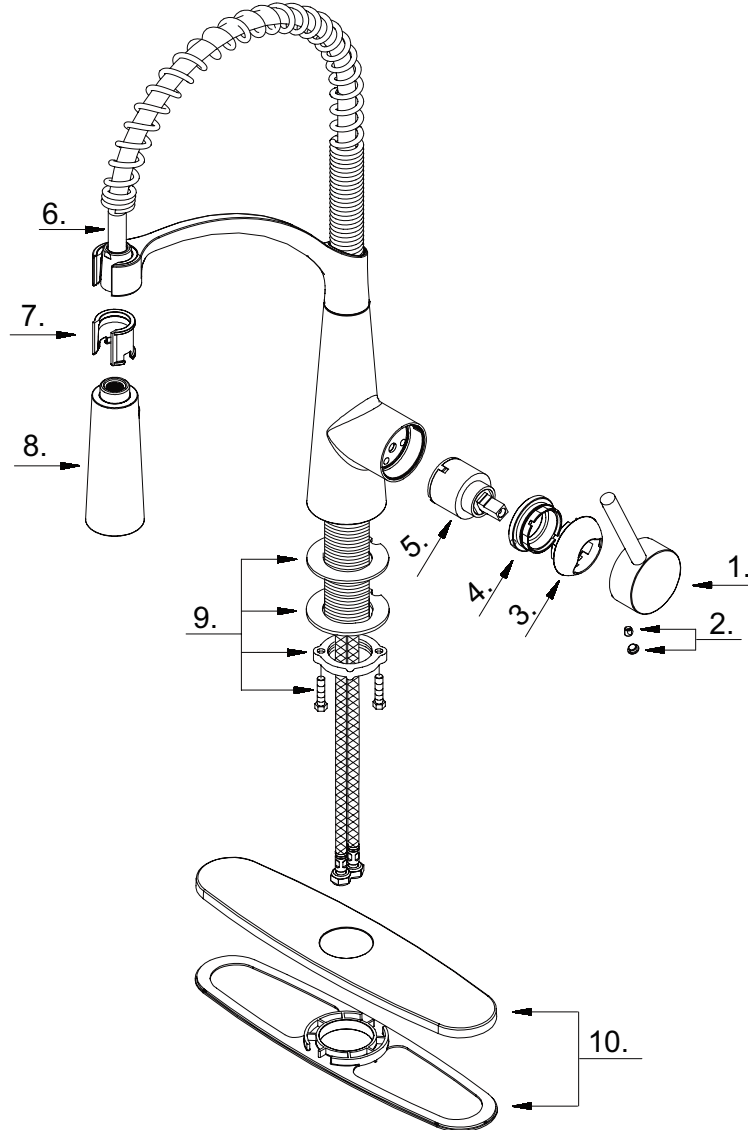

**Brenner Commercial Style Single-Handle Pull-Down  
Sprayer Kitchen Faucet**

MODEL	OMSID	FINISH
FP4F0005CP	305537760	Chrome
FP4F0005SS	305537763	Stainless
FP4F0005ORB	305537759	Oil Rubbed Bronze

Many replacement parts can be purchased online or at your local store. Please use the table below to identify the part SKU number needed, go to [HOMEDEPOT.COM](http://HOMEDEPOT.COM), and check for online and store availability. If you can't find the part you are looking for, please call 1-855-HD-GLACIER.

Part	Description	Part #	Internet SKU #	Store SKU#
1	Metal Handle Assembly	A662358-T*		
2	Index Button	A66D558		
3	Handle Trim Ring	A103062*		
4	Adjusting Ring	A104072		
5	Ceramic Disc Cartridge	A507348N		

Part	Description	Part #	Internet SKU #	Store SKU#
6	Spray Hose	A515213N*		
7	Clip	A012318KP-T		
8	Pull-Down Spray Head	A568025N*		
9	Mounting Hardware	A603171		
10	Cover Plate & Putty Plate	A667A48*		