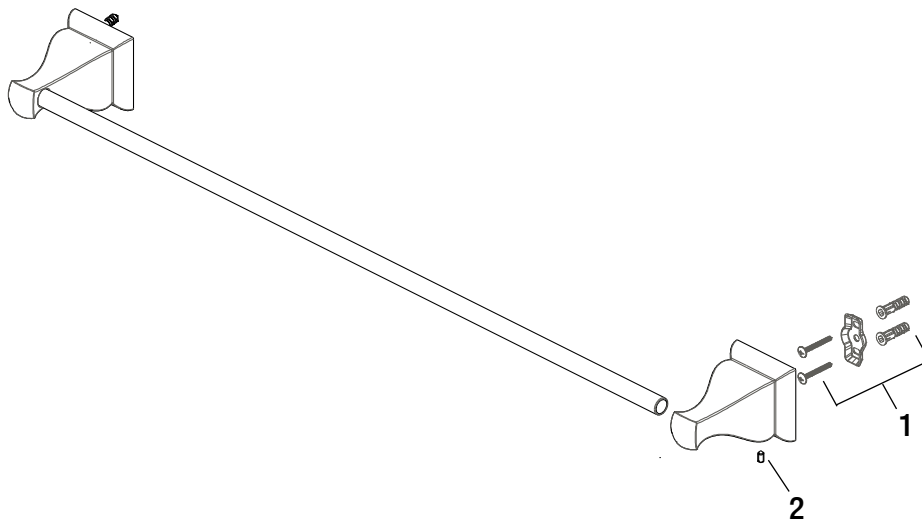

Replacement Parts List

Glacier Bay Milner Series 24 in. Towel Bar

MODEL	STORE SKU #	FINISH
20120-0227H2	1000052876	Bronze

Many replacement parts can be purchased online or at your local store. Please use the table below to identify the part SKU number needed, go to HOMEDEPOT.COM, and check for online and store availability. If you can't find the part you are looking for, please call 1-855-HD-GLACIER.

Part	Description	Part #	Internet SKU #	Store SKU #
1	Plastic Anchor	RP80061	207107132	
	Mounting Bracket			
	Wood Screw			
2	Set Screw	RP50078		