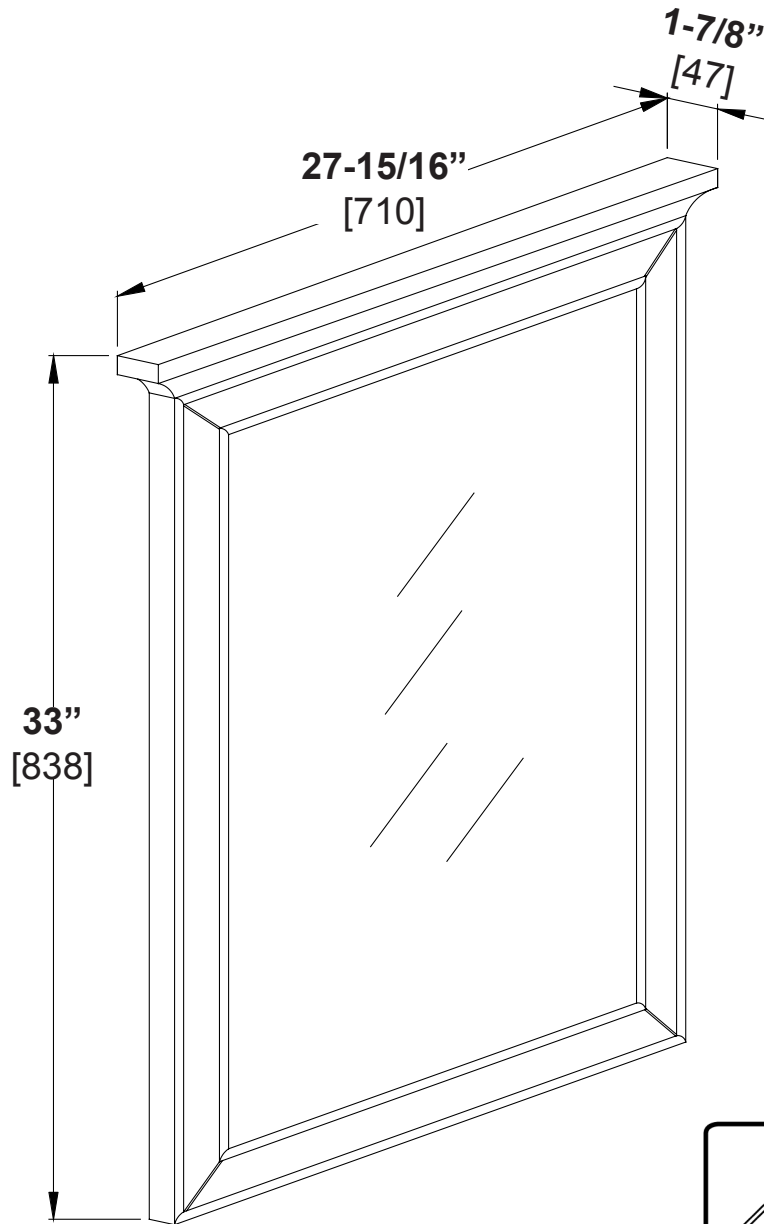

Clinton Mirror
ITEM#:9785300810 MFG#:Clinton MR-AL

Measures: inch [millimeter]
Mesures: pouce [millimètre]
Medidas: pulgadas [milímetros]

Installation Manual

- Carefully read the instructions before starting the installation.