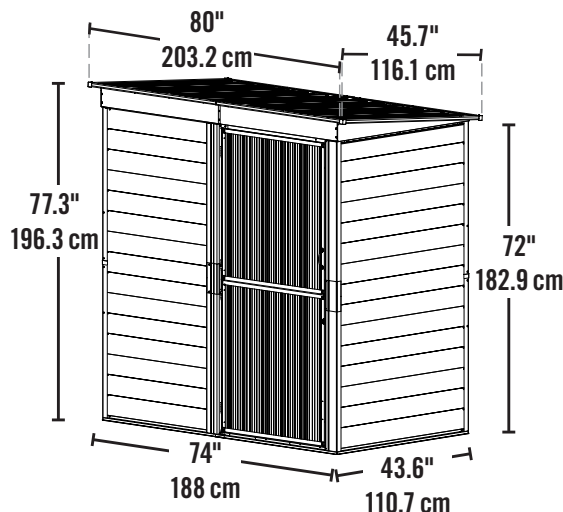

Shed-in-a-Box® SERIES

GALVANIZED STEEL for corrosion resistance.

6 x 4 ft. / 1,8 x 1,2 m FOOTPRINT, perfect for smaller spaces.
72 in. / 183 cm tall walls for increased head room.

DOUBLE-SWING LOCKING DOOR provide easy entry and removal of items. Includes lock hasp for security.

APPEALING AESTHETICS in Charcoal with Cream trim to complement many home exteriors.

D.I.Y. ASSEMBLY with pre-cut and pre-drilled parts.

4 ft.-long box fits in most vehicles!

Model:

SBS64

Product Specs:

Exterior Dimensions:

80 x 45.7 x 77.3 in.
203 x 116 x 196 cm

Interior Dimensions:

72.3 x 41.9 x 77 in.
184 x 106 x 196 cm

Recommended Foundation:

75.1 x 44.7 in.
191 x 113 cm

Storage Area:

21 sq. ft. / 2 sq. m
126 cu. ft. / 3.6 cu. m

Door Opening:

30.7 x 69.1 in.
78 x 176 cm

Wall Height:

72 in. / 183 cm

Gable Height:

4 in. / 10 cm

Capacity:

21.1 sq. ft. / 2 sq. m
126.4 cu. ft. / 3,6 cu. m