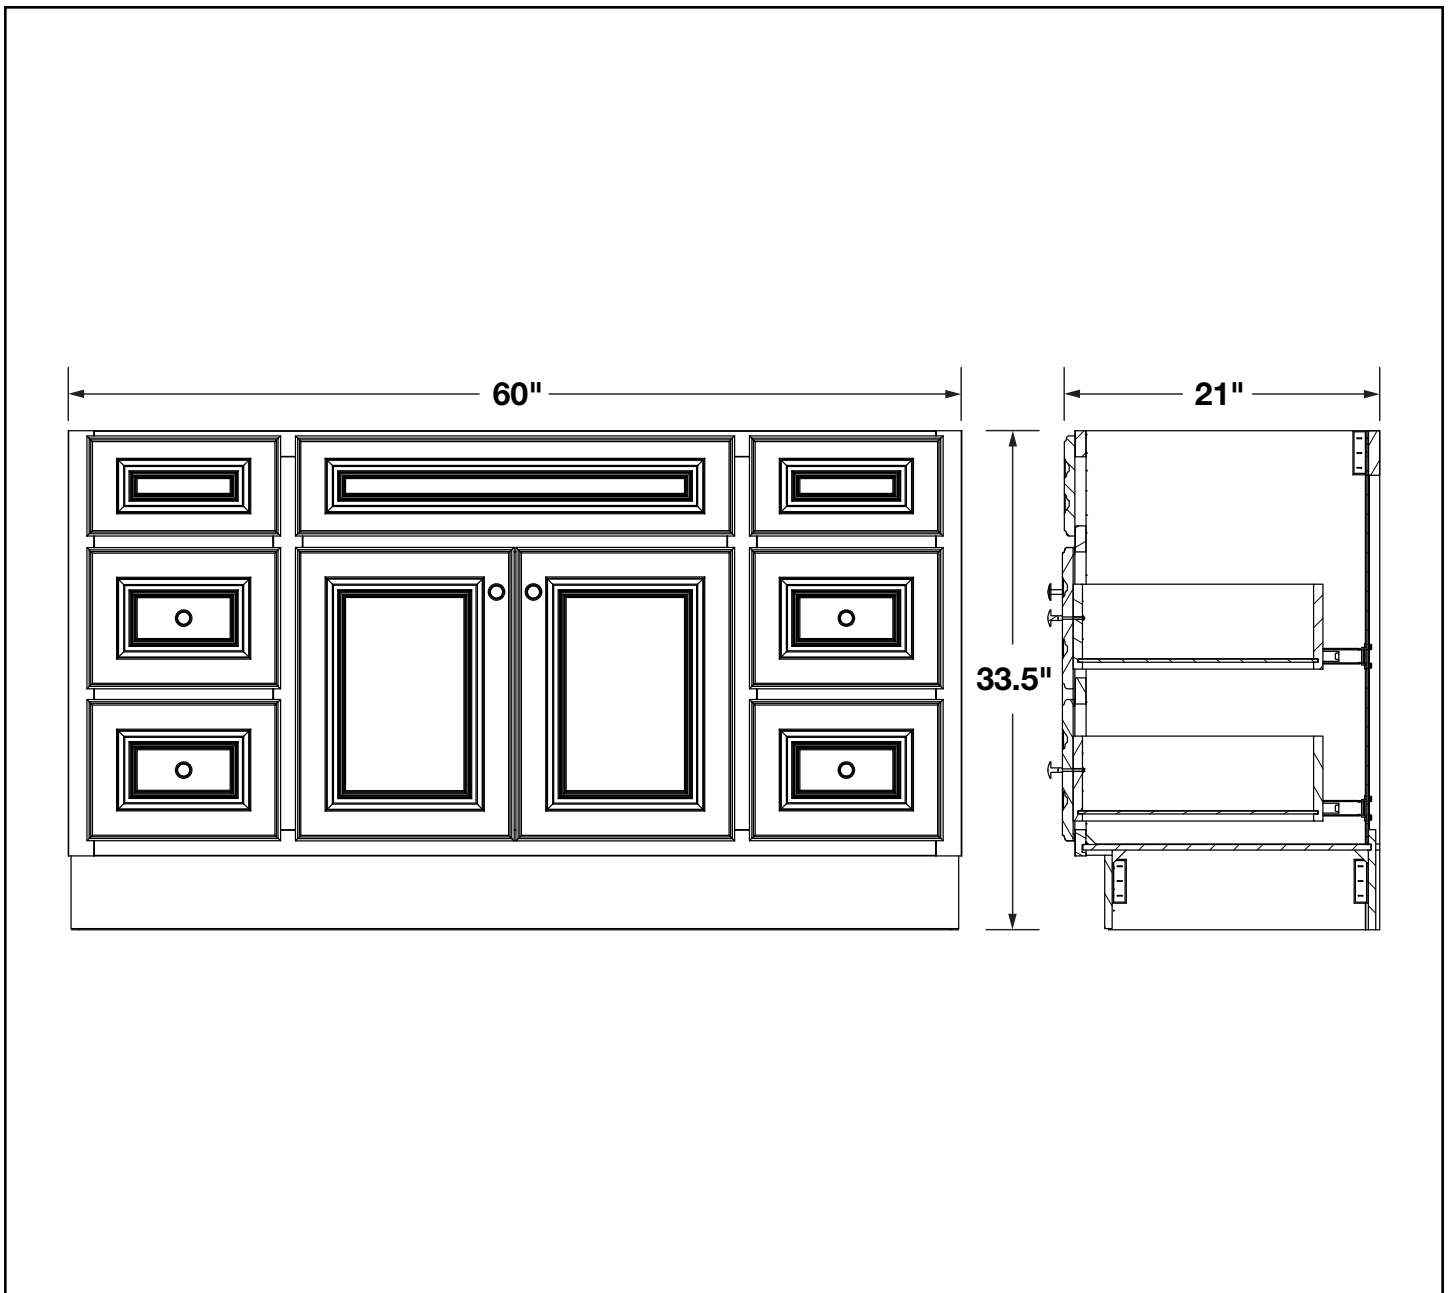

GLACIER BAY®

HAMPTON SERIES - WHITE

**60" Vanity Cabinet
HWH60D/HWH60DY**

The information contained in this drawing is the sole property of RSI Home Products.
Any reproduction in part or as a whole without the written permission of RSI Home Products is prohibited.