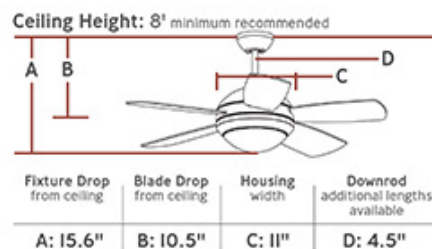

**5DI44BKD: 44" Discus II Fan - Matte Black**

**Specification Images:**

**Collection:** Discus II

**UPC #:**008297119382

**Finish:** Matte Black (BK)

**Blade Finish:** Matte Black

**Dimensions:**

- Diameter:** 44"
- Weight:** 17.42 lbs.
- Reverse Switch:** Manual
- Rev. Switch Location:** Top of Housing
- Motor Size:** 153.0 X 15.0
- Diameter of Housing:** 11.0
- Capacitor Value:** 85 $\mu$ 4UF 350V
- Lead Wire Length:** 78 inches
- Light Kit Included:** Yes
- Remote Included:** None
- Remote Group(s):** CK250,ESSWC-2/-3

**Backplate / Canopy Details:**

Type	Height / Length	Width	Depth	Diameter	Outlet Box Up	Outlet Box Down
Canopy				5 1/8		

**Blade Details:**

Blade Group	Diameter	Included	RPM Hi	CFM Hi	Watts Hi	Amps Hi	RPM Med	CFM Med	Watts Med	Amps Med	RPM Low	CFM Low	Watts Low	Amps Low
	44	Yes	230.88	3994.0	58.0	0.48	162.06	2796.68	28.79	0.35	103.38	1732.26	13.69	0.24