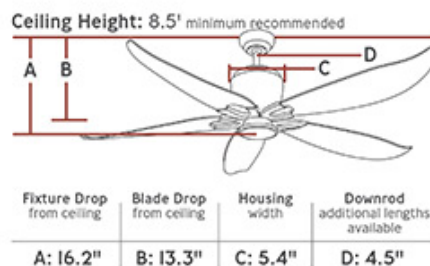

5LLR56BSD: 56" Lily - Brushed Steel

Specification Images:

Collection: Lily

UPC #:014817540833

Finish: Brushed Steel (BS)

Blade Finish: Silver

Blade Finish 2: Undefined

Dimensions:

- Diameter:** 56"
- Reverse Switch:** Remote Controlled
- Rev. Switch Location:** Remote Transmitter
- Motor Size:** 120.0 X 25.0
- Diameter of Housing:** 5.5
- Lead Wire Length:** 78 inches
- Light Kit Included:** Yes
- Remote Included:** Hand Remote
- Location of Receiver:** Canopy
- Remote Group(s):**

Mounting Type	Included	Item	Downrod Length	Downrod Diameter	Overall Height	Blade to Ceiling	Min. Ceiling Height	Canopy Style	Canopy Diameter
Flush (Included)	yes				16.2	13.3	8.11	Round	5.0

Shipping Information: