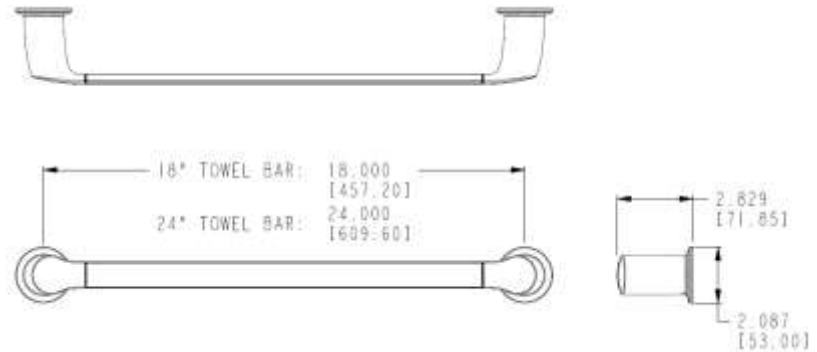

Method™ Technical Specification

18" & 24" Towel Bar

YB2418 & YB2424

Stock Numbers:

- ❑ YB2418BN – 18" Towel Bar
Brushed Nickel Finish
- ❑ YB2424BN – 24" Towel Bar
Brushed Nickel Finish
- ❑ YB2418CH – 18" Towel Bar
Chrome Finish
- ❑ YB2424CH – 24" Towel Bar
Chrome Finish

Dimensions:

Materials:

Towel bar posts are constructed of zinc. Bar is constructed of brass.

Installation Instructions:

This product features the Pro+Fit Installation Mounting System. If you do not have the Pro+Fit Installation Template please use the following instructions. (Note: only one hole is required per mounting post.)

1. Find the appropriate center to center measurement for the product you are installing.
2. Mark that distance on the wall where you want to install the product.
3. Use a level to ensure that the pilot holes will be perfectly level.
4. Using 1/4" drill bit, drill one pilot hole for each post 18" apart for the 18" towel bar (24" for the 24" towel bar).
5. Position mounting post to wall by inserting wall anchor into pilot hole and pressing firmly (Make sure that locking tab on mounting post is facing down).
6. Tighten wall anchor screw while holding mounting post firmly in place. DO NOT over tighten.
7. Using tip of screw bit press wall spikes (metal pieces on outer edge of mounting post) into drywall.
8. Towel bar must be attached to mounting posts as a unit - insert towel bar into each post.
9. Attach posts by pressing firmly to mounting posts until it clicks. (The square opening at the base of the post must be facing down to match-up with locking tab.)