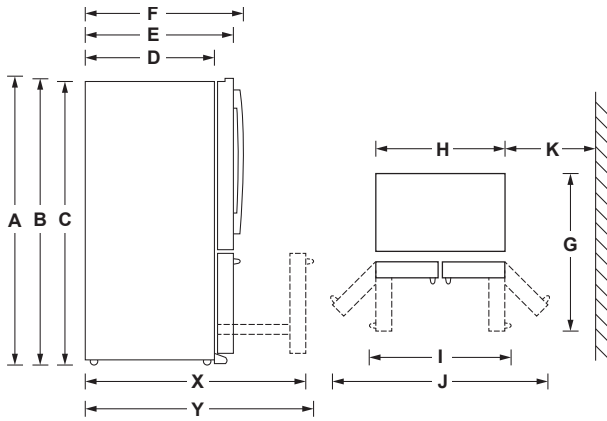

## WEIGHTS & DIMENSIONS

Overall depth	31-1/4 in.
Overall height	69-7/8 in.
Overall width	35-3/4 in.
Case depth without door	24-3/8 in.
Depth with door open 90°	43-3/8 in.
Depth without handle	28-3/4 in.
Height to top of case	69 in.
Width with door open 90° including handle	44-3/4 in.
Approximate shipping weight	363 lb.
Net weight	333 lb.

## DIMENSIONS

Height to top of door (in.) A	70-1/2
Height to top of hinge (in.) B	69-7/8
Height to top of case (in.) C	69
Case depth without door (in.) D	24-3/8
Case depth less door handle (in.) E	28-3/4
Case depth with door handle (in.) F	31-1/4
Depth with fresh food door open 90° (in.) G	43-3/8
Width (in.) H	35-3/4
Width with door open 90° with door handle (in.) I	44-5/8
Width with doors open fully (in.) J	67
Min distance between side of case and wall, in either direction, to allow doors to open fully (in.) K	16-1/8
Depth with FZ door completely open (w/o handle) (in.) X	44-3/4
Depth with FZ door completely open (w/ handle) (in.) Y	46-1/4