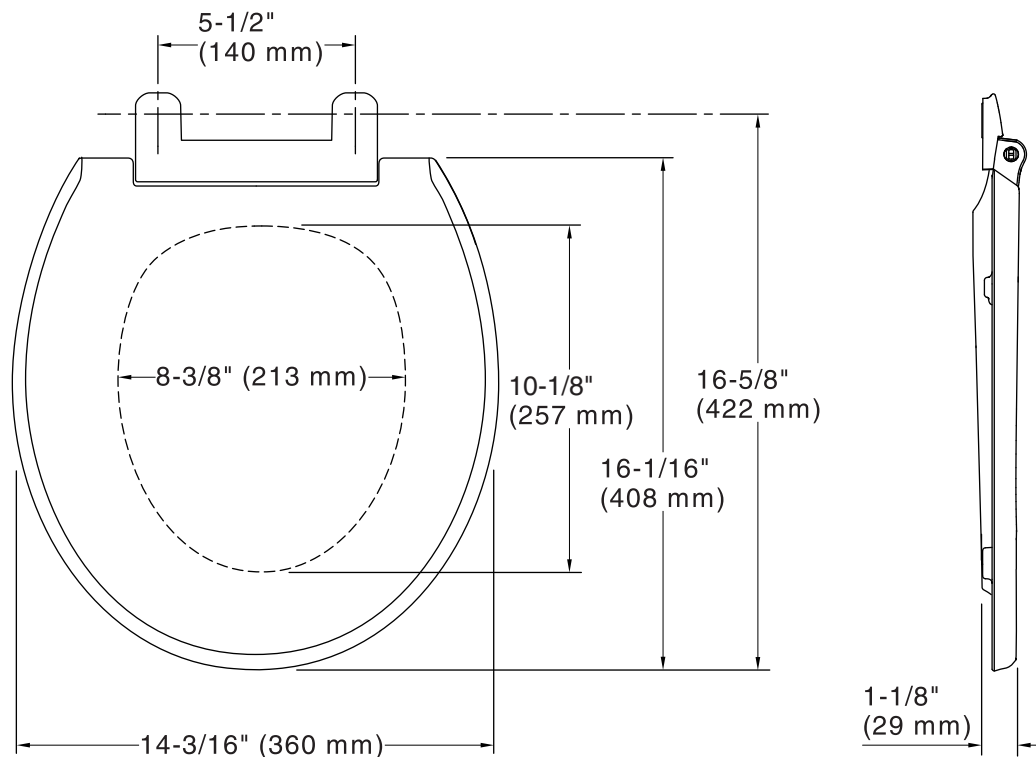

Technical Information

All product dimensions are nominal.

Seat shape type: Round
Seat front type: Open front
Seat hinge type: Quiet-Close™, Quick-Release™,
Quick-Attach®

Notes

Install this product according to the installation guide.