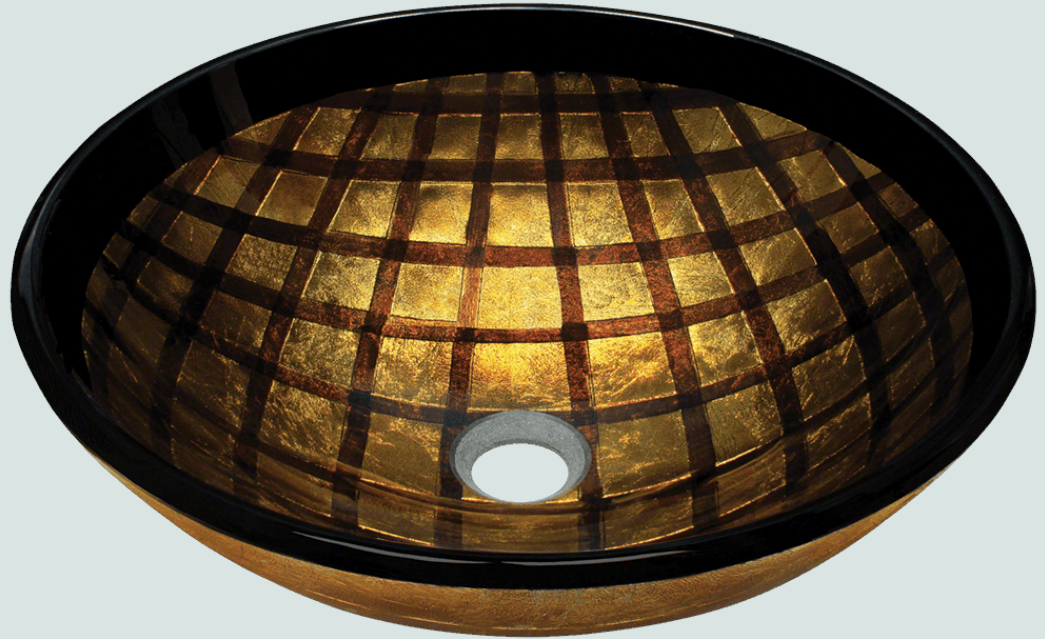

# 635 Foil Undertone Vessel Sink

16 1/2" x 16 1/2" x 5 3/4"  
 Tempered Glass  
 Lifetime Warranty  
 Foil-Undertone Glass Sink