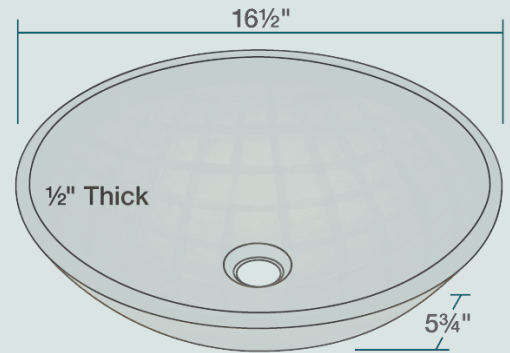

# 635 Foil Undertone Vessel Sink

16 1/2" x 16 1/2" x 5 3/4"  
 Tempered Glass  
 Lifetime Warranty  
 Foil-Undertone Glass Sink