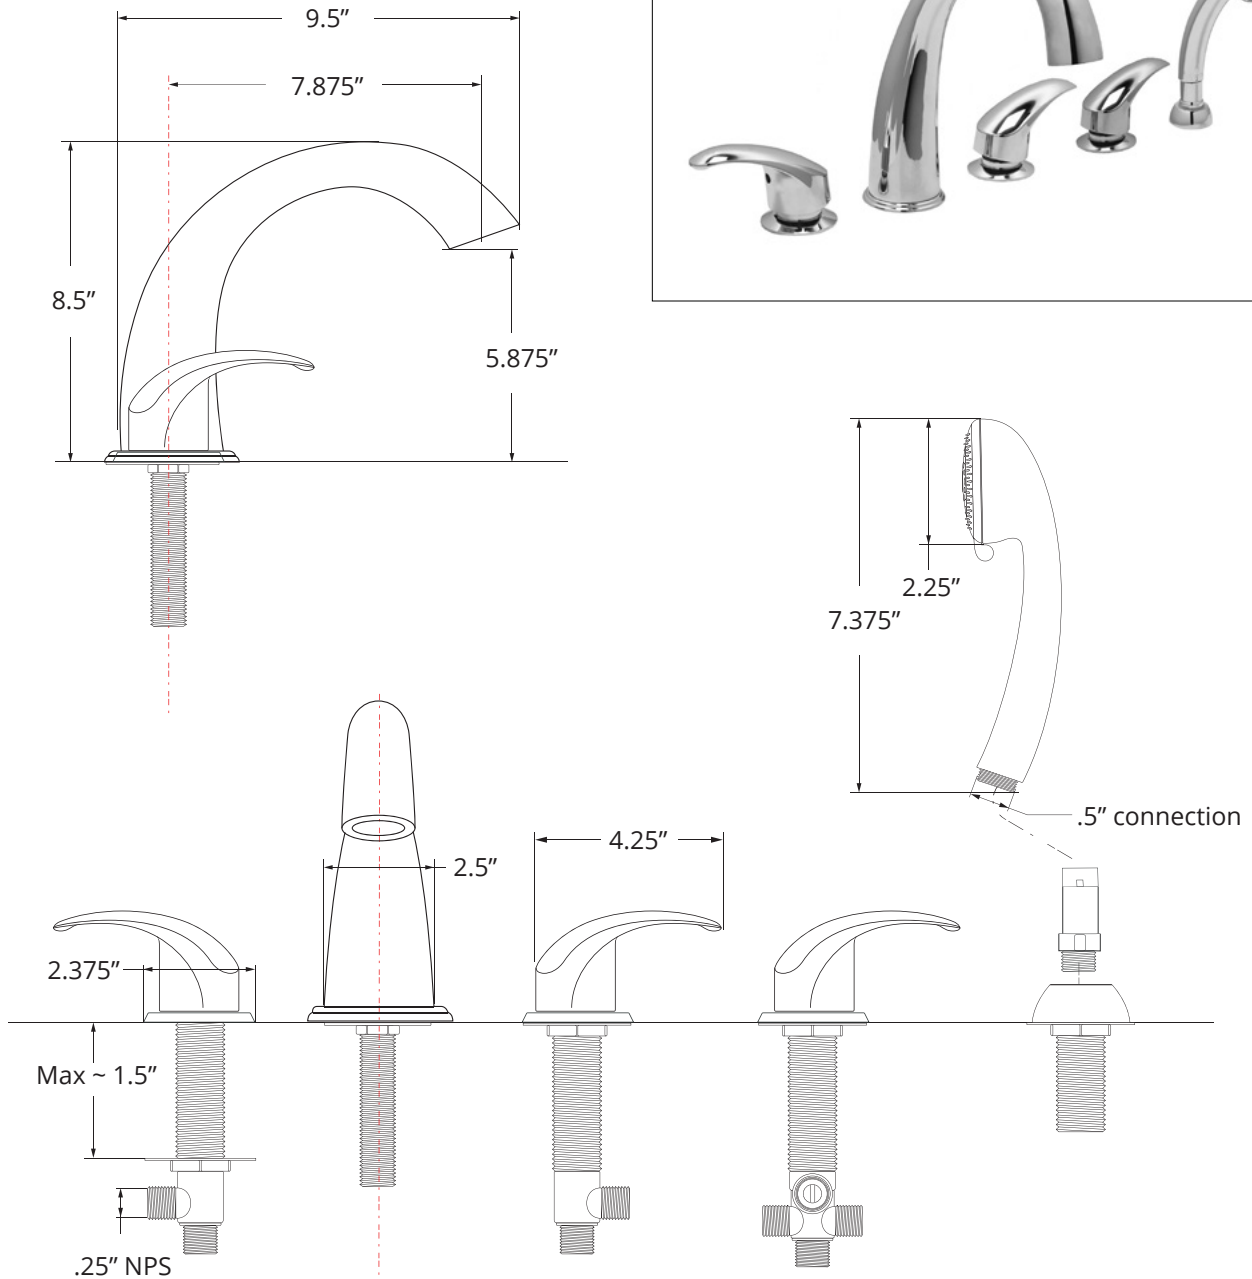

Options

- Left or Right Hand Door/Drain

Included Features

Tub Shell – Acrylic Tub Shell:

- High quality cast acrylic
- Excellent color uniformity
- High gloss white finish
- Fiberglass reinforced

1. Stainless Steel Frame
2. Unique removable swivel tray (patented) Two (2) front, one (1) toe kick and one (1) side removable access panels
3. Removable rubber back support (white)
4. Wall extension kit to fit in standard 60" opening
5. Low threshold step in 8" with the option to lower to 5"
6. Seat Width: 19.75"
7. Eight (8) adjustable heavy duty leveling legs
8. Stainless steel and tempered glass door, door frame and door seal gasket
9. Removable door for easy cleaning
10. Hydro Massage System (1HP) (900 W)
 - Four (4) adjustable and ten (10) fixed hydro jets
 - Air flow regulator for adjustable hydro massage
 - ON/OFF control
 - In-line water heater (5.5 amp) (660W)

11. Huntington Brass Fast Fill Faucet Set

- Hot Lever Handle
 - Cold Lever Handle
 - Diverter + Handle
 - Hand Shower
 - Spout with Shank (extends to 59")
12. Heated seat and backrest

Plumbing

- Two (2) x 2" floor drains with 2 overflows and 2 stainless steel cable operated openers with extension handles
- Drainage time +/- 80 seconds to overflow at ideal plumbing condition*
- Two (2) PVC 2" drain elbows with 2" opening

Panel On

Panel Off

Lowered Threshold

Baseboard On (not supplied)

Petite Hydro+Heat Walk In Bathtub

*Right hand door and drain shown

Disclaimer:

In an effort to continually improve our product, specifications and configurations are subject to change without notice. Before ordering or installing, consider future access to essential equipment.

Petite Hydro+Heat Walk In Bathtub

Huntington Brass Fast Fill Faucet Set

Petite Hydro+Heat Walk In Bathtub

Heated Seat and Backrest

Specifications

Voltage:
Input - 120V
Wattage:
Back - 47.4W
Seat - 44.6W
Total - 92W