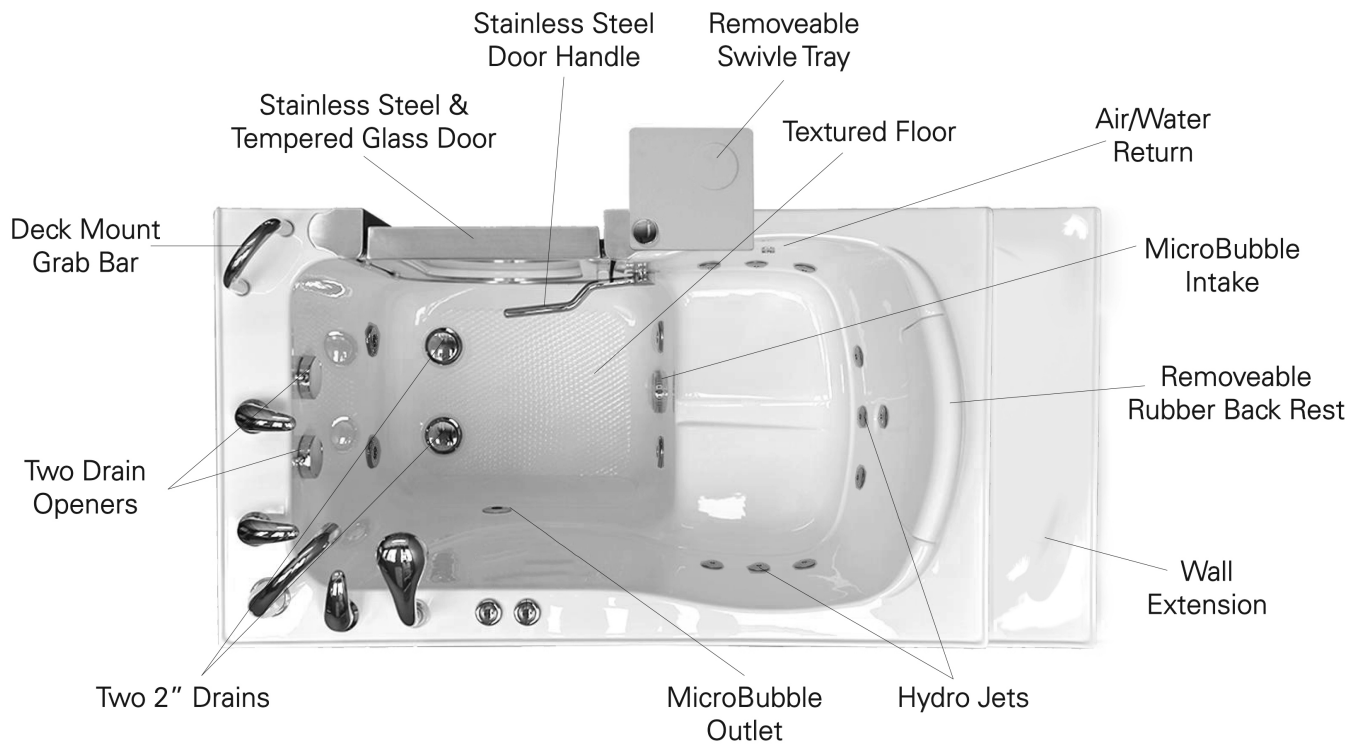

Petite Hydro+Heat Walk In Bathtub

HH3167-HB Left Hand Door

HH3168-HB Right Hand Door

Specifications

Actual Size: 27.5" W x 52.25" L x 38" H
 Shipping Size: 30" W x 55" L x 42" H
 Shipping Weight: 320 lbs.
 Net Weight: 210 lbs.
 Water Capacity:
 80 gal. US (unoccupied)
 45-65 gal. US (occupied)

Options

- Left or Right Hand Door/Drain

Included Features

Tub Shell – Acrylic Tub Shell:

- High quality cast acrylic
- Excellent color uniformity
- High gloss white finish
- Fiberglass reinforced

1. Stainless Steel Frame
2. Unique removable swivel tray (patented) Two (2) front, one (1) toe kick and one (1) side removable access panels
3. Removable rubber back support (white)
4. Wall extension kit to fit in standard 60" opening
5. Low threshold step in 8" with the option to lower to 5"
6. Seat Width: 19.75"
7. Eight (8) adjustable heavy duty leveling legs
8. Stainless steel and tempered glass door, door frame and door seal gasket
9. Removable door for easy cleaning
10. Hydro Massage System (1HP) (900 W)
 - Four (4) adjustable and ten (10) fixed hydro jets
 - Air flow regulator for adjustable hydro massage
 - ON/OFF control
 - In-line water heater (5.5 amp) (660W)

11. Huntington Brass Fast Fill Faucet Set

- Hot Lever Handle
 - Cold Lever Handle
 - Diverter + Handle
 - Hand Shower
 - Spout with Shank (extends to 59")
12. Heated seat and backrest

Plumbing

- Two (2) x 2" floor drains with 2 overflows and 2 stainless steel cable operated openers with extension handles
- Drainage time +/- 80 seconds to overflow at ideal plumbing condition*
- Two (2) PVC 2" drain elbows with 2" opening

Panel On

Panel Off

Lowered Threshold

Baseboard On (not supplied)

Petite Hydro+Heat Walk In Bathtub

*Right hand door and drain shown

Disclaimer:

In an effort to continually improve our product, specifications and configurations are subject to change without notice. Before ordering or installing, consider future access to essential equipment.