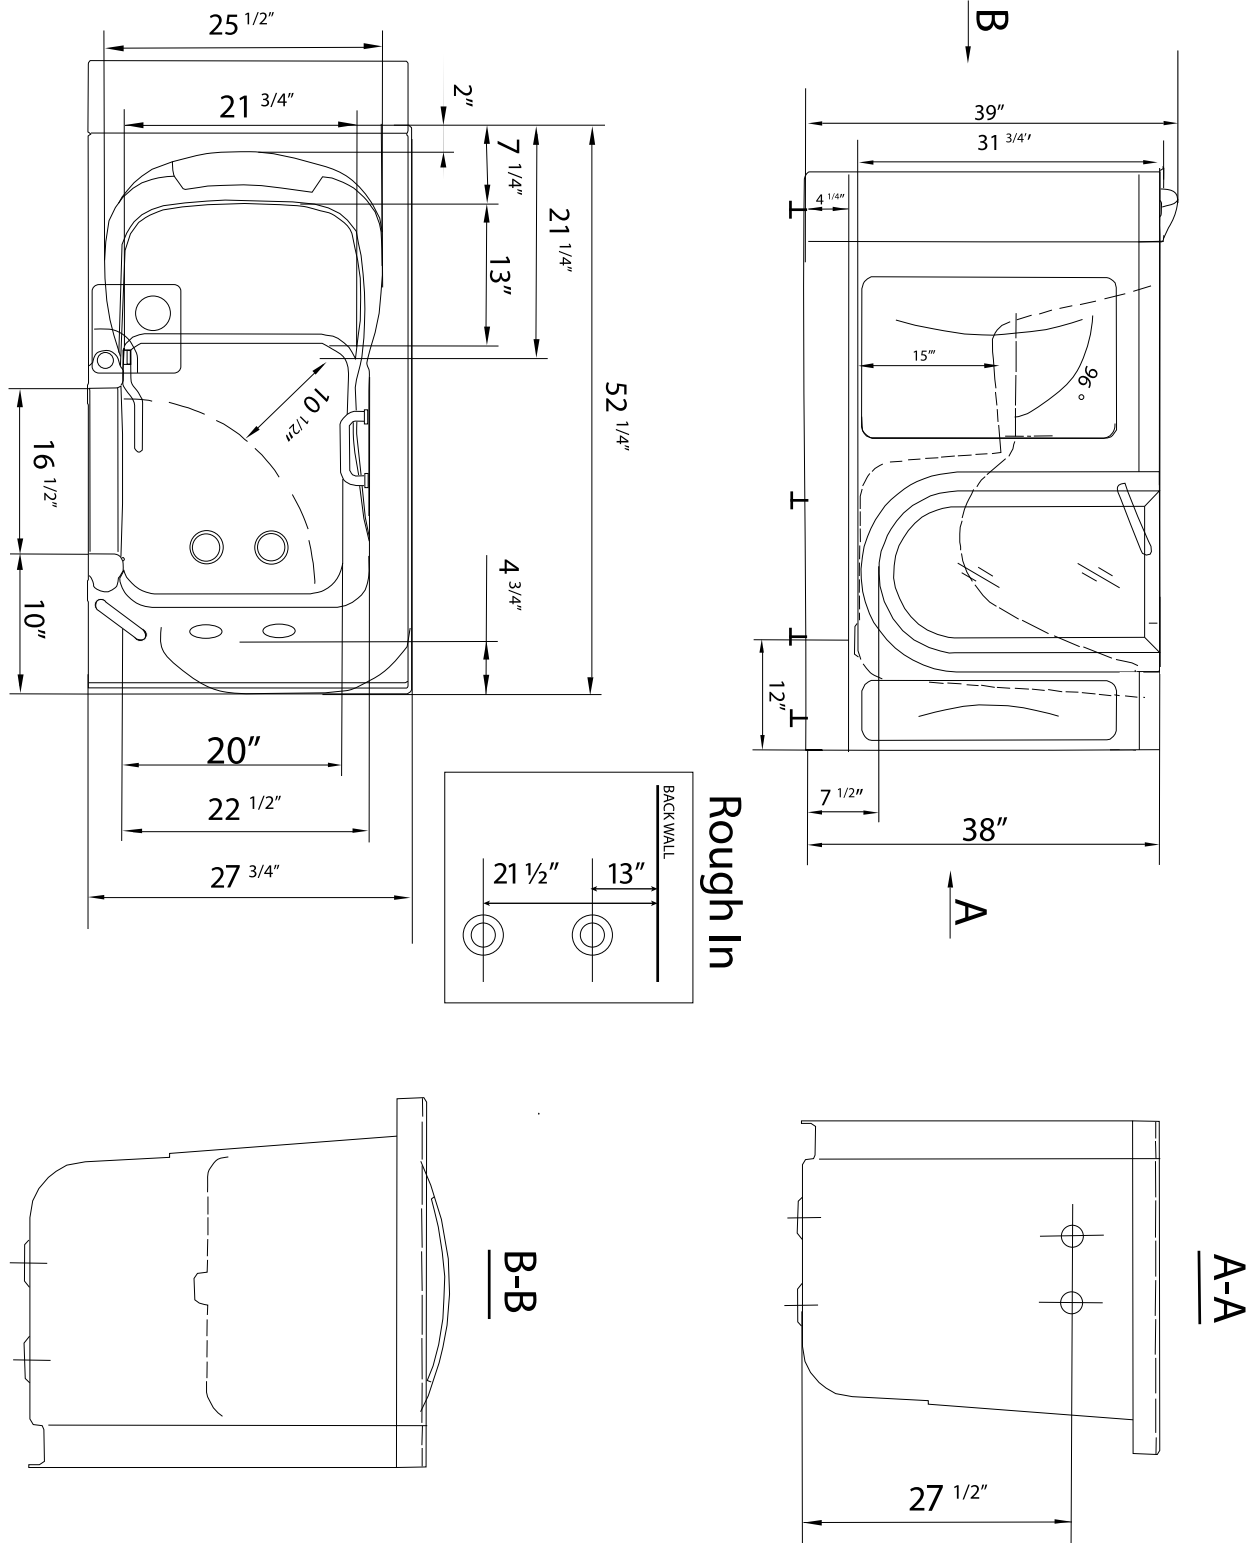

Petite Hydro+Heat Walk In Bathtub

HH3167-HB Left Hand Door

HH3168-HB Right Hand Door

Specifications

Actual Size: 27.5" W x 52.25" L x 38" H
 Shipping Size: 30" W x 55" L x 42" H
 Shipping Weight: 320 lbs.
 Net Weight: 210 lbs.
 Water Capacity:
 80 gal. US (unoccupied)
 45-65 gal. US (occupied)

Options

- Left or Right Hand Door/Drain

Included Features

Tub Shell – Acrylic Tub Shell:

- High quality cast acrylic
- Excellent color uniformity
- High gloss white finish
- Fiberglass reinforced

1. Stainless Steel Frame
2. Unique removable swivel tray (patented) Two (2) front, one (1) toe kick and one (1) side removable access panels
3. Removable rubber back support (white)
4. Wall extension kit to fit in standard 60" opening
5. Low threshold step in 8" with the option to lower to 5"
6. Seat Width: 19.75"
7. Eight (8) adjustable heavy duty leveling legs
8. Stainless steel and tempered glass door, door frame and door seal gasket
9. Removable door for easy cleaning
10. Hydro Massage System (1HP) (900 W)
 - Four (4) adjustable and ten (10) fixed hydro jets
 - Air flow regulator for adjustable hydro massage
 - ON/OFF control
 - In-line water heater (5.5 amp) (660W)

Panel On

Panel Off

Lowered Threshold

Baseboard On (not supplied)

Petite Hydro+Heat Walk In Bathtub

*Right hand door and drain shown

Disclaimer:

In an effort to continually improve our product, specifications and configurations are subject to change without notice. Before ordering or installing, consider future access to essential equipment.

Petite Hydro+Heat Walk In Bathtub

Huntington Brass Fast Fill Faucet Set

Petite Hydro+Heat Walk In Bathtub

Heated Seat and Backrest

Specifications

Voltage:
Input - 120V
Wattage:
Back - 47.4W
Seat - 44.6W
Total - 92W