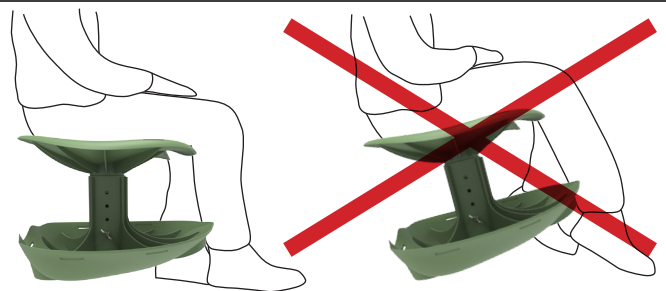

⚠ WARNING ⚠

Do not exceed 220 lbs.

220+ lbs.

⚠ WARNING ⚠

DO NOT STAND ON
Product is for sitting use only

Proper Use

Do Not Tip Backwards

Height Adjustable Swivel Seat