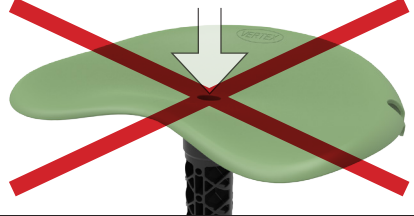

⚠ WARNING ⚠

Do not exceed 220 lbs.

220+ lbs.

⚠ WARNING ⚠

DO NOT STAND ON
Product is for sitting use only

Proper Use

Do Not Tip Backwards

Height Adjustable Swivel Seat