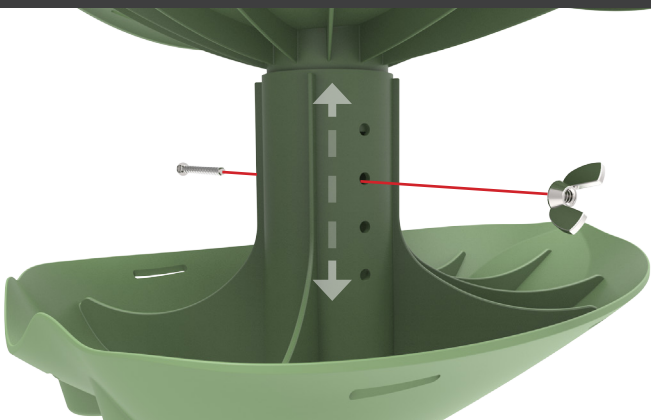

⚠ WARNING ⚠

Do not exceed 220 lbs.

220+ lbs.

⚠ WARNING ⚠

DO NOT STAND ON
Product is for sitting use only

Proper Use

Do Not Tip Backwards

Height Adjustable Swivel Seat