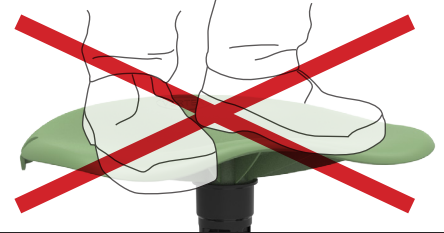

⚠ WARNING ⚠

Do not exceed 220 lbs.

220+ lbs.

⚠ WARNING ⚠

DO NOT STAND ON
Product is for sitting use only

Proper Use

Do Not Tip Backwards

Height Adjustable Swivel Seat