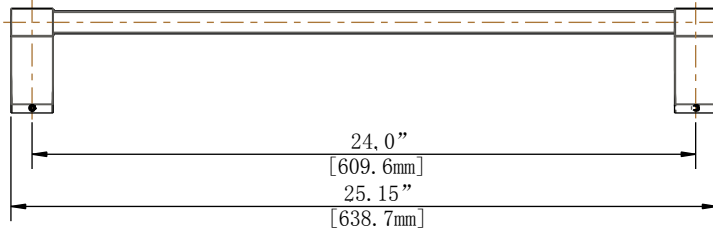

Glacier Bay Leary Series 24 IN. Towel Bar

MODEL	SKU#	FINISH
20136-0201	304136398	Chrome
20136-0204	304136422	Brushed Nickel

FEATURES

- 25.15"L x 2.17"W x 2.84"H
- Coordinates with Leary Series Bath Products
- Easy Installation
- Includes Mounting Hardware and Plastic Anchors
- Tools Required for Installation:
 - Drill with 1/4" Drill Bit
 - Philips Screwdriver
 - Small Flat Head Screwdriver

WARRANTY

- Limited Lifetime Warranty

INSTALLATION DIMENSIONS

Glacier Bay reserves the right to make changes in specifications and materials and to change and discontinue models, both without the notice or obligation. Dimensions are for reference only.