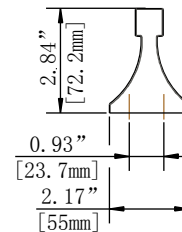

Glacier Bay Leary Series 24 IN. Towel Bar

MODEL	SKU#	FINISH
20136-0201	304136398	Chrome
20136-0204	304136422	Brushed Nickel

FEATURES

- 25.15"L x 2.17"W x 2.84"H
- Coordinates with Leary Series Bath Products
- Easy Installation
- Includes Mounting Hardware and Plastic Anchors
- Tools Required for Installation:
  - -Drill with 1/4" Drill Bit
  - -Philips Screwdriver
  - -Small Flat Head Screwdriver

WARRANTY

- Limited Lifetime Warranty

INSTALLATION DIMENSIONS

Glacier Bay reserves the right to make changes in specifications and materials and to change and discontinue models, both without the notice or obligation. Dimensions are for reference only.