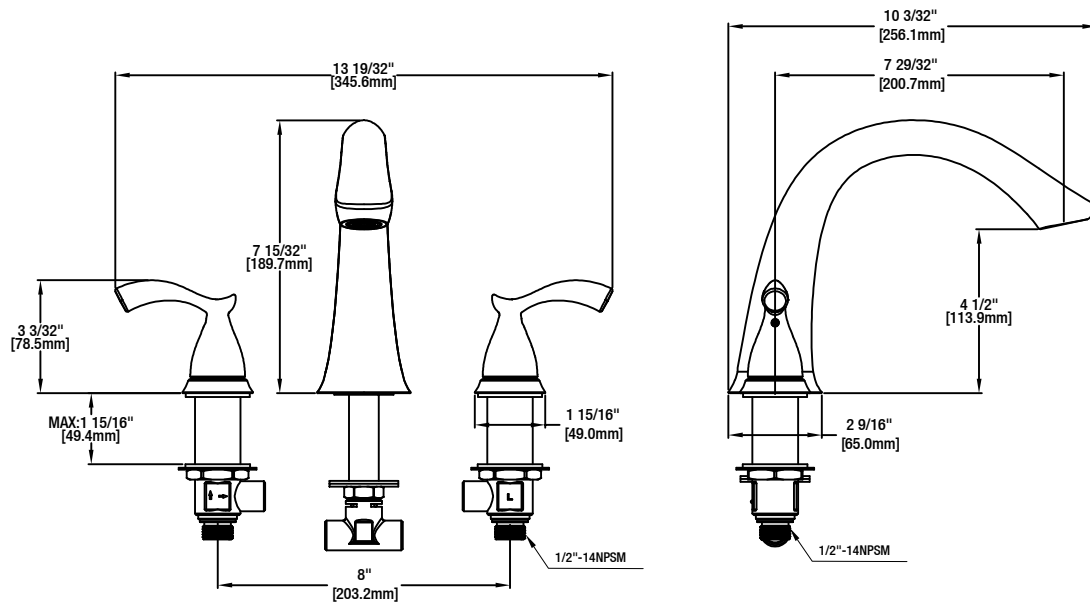

Specifications

Edgewood 2-Handle Roman Tub Faucet

MODEL	SKU#	FINISH
461-7004	514-495	Brushed Nickel

FEATURES

- Requires 3-Hole Sink with 8" On-Center
- 1/2" IPS Connections
- Min Flow Rate: 2.4 gpm (9 L/min) at 20 psi
- Max Countertop Thickness: 1 15/16"
- Spout Reach: 7 29/32"
- Spout Height: 7 15/32"
- 1/4 Turn Ceramic Valve for Lifetime Drip-free Operation
- With Zinc Lever Handles
- Recessed Rectifier

CODE COMPLIANCE

- IAPMO Certified: ASME A112.18.1/CSA B125.1
- ADA Compliant

WARRANTY

- Limited Lifetime Warranty

INSTALLATION DIMENSIONS