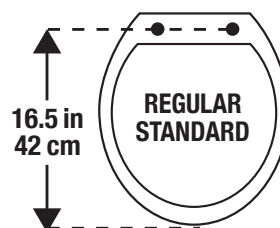

Installation Instructions:

Hardware included.

Care Instructions:

Clean with soft, damp cloth and mild soap.
Dry with clean, soft cloth.

Measure your toilet
from front of bowl to
mounting holes.