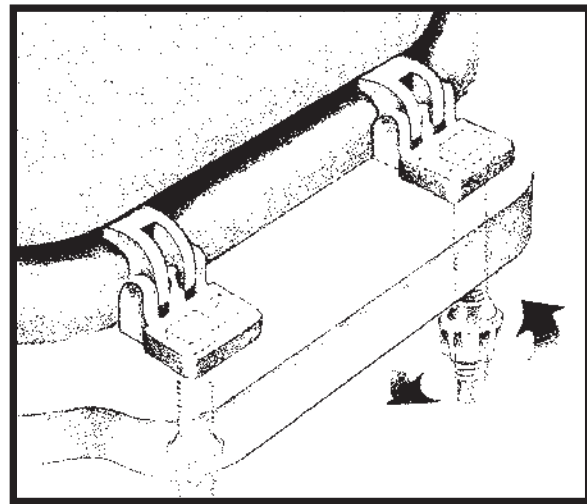

Installation Instructions:

Hardware included.

Care Instructions:

Clean with soft, damp cloth and mild soap.
Dry with clean, soft cloth.

Measure your toilet
from front of bowl to
mounting holes.