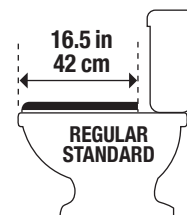

Measure your toilet
from front of bowl to
mounting holes.