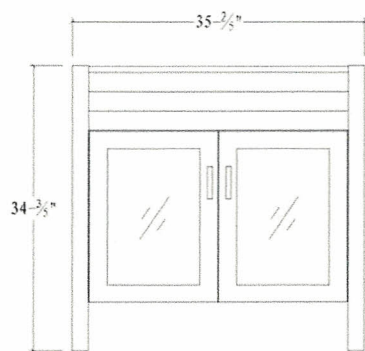

VIRTU USA

Spec Sheet

Vina 36" Single Vanity

UM-3071

Solid Rubber Wood Construction
2 Door Storage
Wall Mirror with Shelving
Modern Concept Basin
Faucet and Pop-Up Drain Included
All hardware for installation

FRONT VIEW

Virtu USA vanities are handcrafted and may vary with a minor manufacturing tolerance.

7471 Doig Dr., Garden Grove, CA 92841 Tel: 714-892-6804 Fax: 714-892-6809