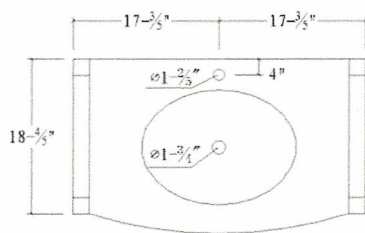

VIRTU USA

Spec Sheet

*Vina 36" Single Vanity*

UM-3071

Solid Rubber Wood Construction  
2 Door Storage  
Wall Mirror with Shelving  
Modern Concept Basin  
Faucet and Pop-Up Drain Included  
All hardware for installation

TOP VIEW

BACK VIEW

FRONT VIEW

MIRROR VIEW

SIDE VIEW

*Virtu USA vanities are handcrafted and may vary with a minor manufacturing tolerance.*

7471 Doig Dr., Garden Grove, CA 92841 Tel: 714-892-6804 Fax: 714-892-6809