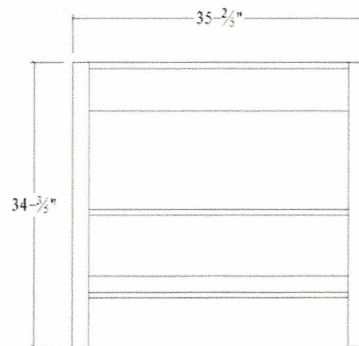

VIRTU USA

Spec Sheet

Vina 36" Single Vanity

UM-3071

Solid Rubber Wood Construction
2 Door Storage
Wall Mirror with Shelving
Modern Concept Basin
Faucet and Pop-Up Drain Included
All hardware for installation

BACK VIEW

Virtu USA vanities are handcrafted and may vary with a minor manufacturing tolerance.

7471 Doig Dr., Garden Grove, CA 92841 Tel: 714-892-6804 Fax: 714-892-6809