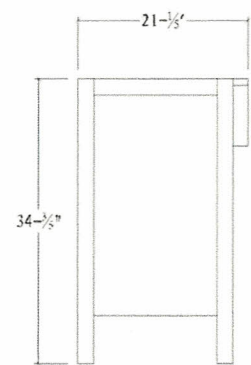

VIRTU USA

Spec Sheet

*Vina 36" Single Vanity*

UM-3071

Solid Rubber Wood Construction  
2 Door Storage  
Wall Mirror with Shelving  
Modern Concept Basin  
Faucet and Pop-Up Drain Included  
All hardware for installation

TOP VIEW

BACK VIEW

FRONT VIEW

MIRROR VIEW

SIDE VIEW

*Virtu USA vanities are handcrafted and may vary with a minor manufacturing tolerance.*

7471 Doig Dr., Garden Grove, CA 92841 Tel: 714-892-6804 Fax: 714-892-6809