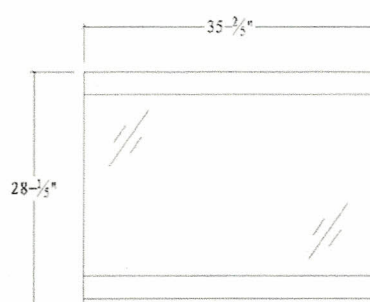

MIRROR VIEW