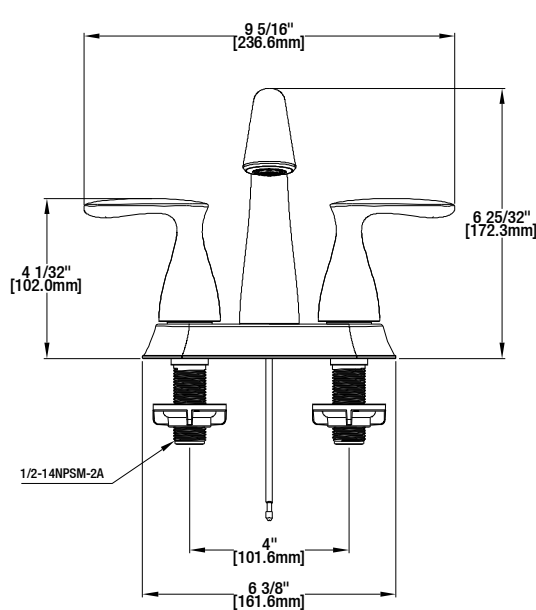

Meansville 4 in. Centerset 2-Handle Lavatory Faucet

MODEL	SKU #	FINISH
HD67302W-6101	306069090	Chrome
HD67302W-6104	306069092	Brushed Nickel
HD67302W-6127D	306069249	Bronze

FEATURES

- Requires 3-Hole Sink with 4" On-Center
- 1/2" IPS Connections
- Max Flow Rate: 1.2 gpm (4.5 L/min) at 60 psi
- Max Countertop Thickness: 1 5/32"
- Spout Reach: 4 11/32"
- Spout Height: 4 19/32"
- 1/4 Turn Ceramic Valve for Lifetime Drip-Free Operation
- With ClickInstall™ Drain Assembly
- With Zinc Lever Handle

CODE COMPLIANCE

- IAPMO Certified: ASME A112.18.1/CSA B125.1
- Compliant to NSF/ANSI 61 Section 9
- Compliant to NSF/ANSI 372
- Calgreen Certified
- EPA WaterSense Certified
- Meets AB 1953 Lead Standard
- ADA Compliant

WARRANTY

- Limited Lifetime Warranty

INSTALLATION DIMENSIONS

Glacier Bay reserves the right to make changes in specifications and materials and to change and discontinue models, both without notice or obligation. Dimensions are for reference only.