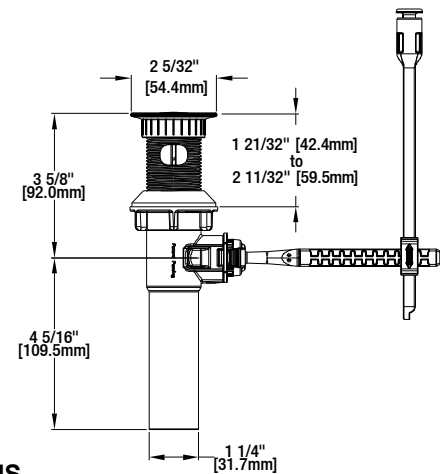

Meansville 4 in. Centerset 2-Handle Lavatory Faucet

MODEL	SKU #	FINISH
HD67302W-6101	306069090	Chrome
HD67302W-6104	306069092	Brushed Nickel
HD67302W-6127D	306069249	Bronze

FEATURES

- Requires 3-Hole Sink with 4" On-Center
- 1/2" IPS Connections
- Max Flow Rate: 1.2 gpm (4.5 L/min) at 60 psi
- Max Countertop Thickness: 1 5/32"
- Spout Reach: 4 11/32"
- Spout Height: 4 19/32"
- 1/4 Turn Ceramic Valve for Lifetime Drip-Free Operation
- With ClickInstall™ Drain Assembly
- With Zinc Lever Handle

CODE COMPLIANCE

- IAPMO Certified: ASME A112.18.1/CSA B125.1
- Compliant to NSF/ANSI 61 Section 9
- Compliant to NSF/ANSI 372
- Calgreen Certified
- EPA WaterSense Certified
- Meets AB 1953 Lead Standard
- ADA Compliant

WARRANTY

- Limited Lifetime Warranty

INSTALLATION DIMENSIONS

Glacier Bay reserves the right to make changes in specifications and materials and to change and discontinue models, both without notice or obligation. Dimensions are for reference only.