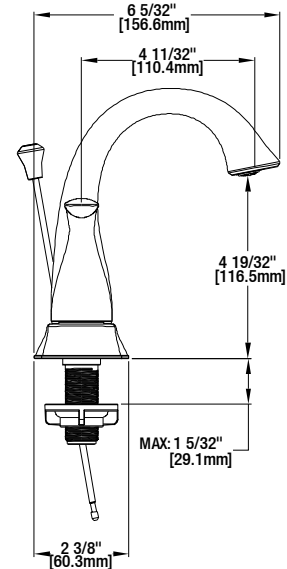

Meansville 4 in. Centerset 2-Handle Lavatory Faucet

MODEL	SKU #	FINISH
HD67302W-6101	306069090	Chrome
HD67302W-6104	306069092	Brushed Nickel
HD67302W-6127D	306069249	Bronze

FEATURES

- Requires 3-Hole Sink with 4" On-Center
- 1/2" IPS Connections
- Max Flow Rate: 1.2 gpm (4.5 L/min) at 60 psi
- Max Countertop Thickness: 1 5/32"
- Spout Reach: 4 11/32"
- Spout Height: 4 19/32"
- 1/4 Turn Ceramic Valve for Lifetime Drip-Free Operation
- With ClickInstall™ Drain Assembly
- With Zinc Lever Handle

CODE COMPLIANCE

- IAPMO Certified: ASME A112.18.1/CSA B125.1
- Compliant to NSF/ANSI 61 Section 9
- Compliant to NSF/ANSI 372
- Calgreen Certified
- EPA WaterSense Certified
- Meets AB 1953 Lead Standard
- ADA Compliant

WARRANTY

- Limited Lifetime Warranty

INSTALLATION DIMENSIONS

Glacier Bay reserves the right to make changes in specifications and materials and to change and discontinue models, both without notice or obligation. Dimensions are for reference only.