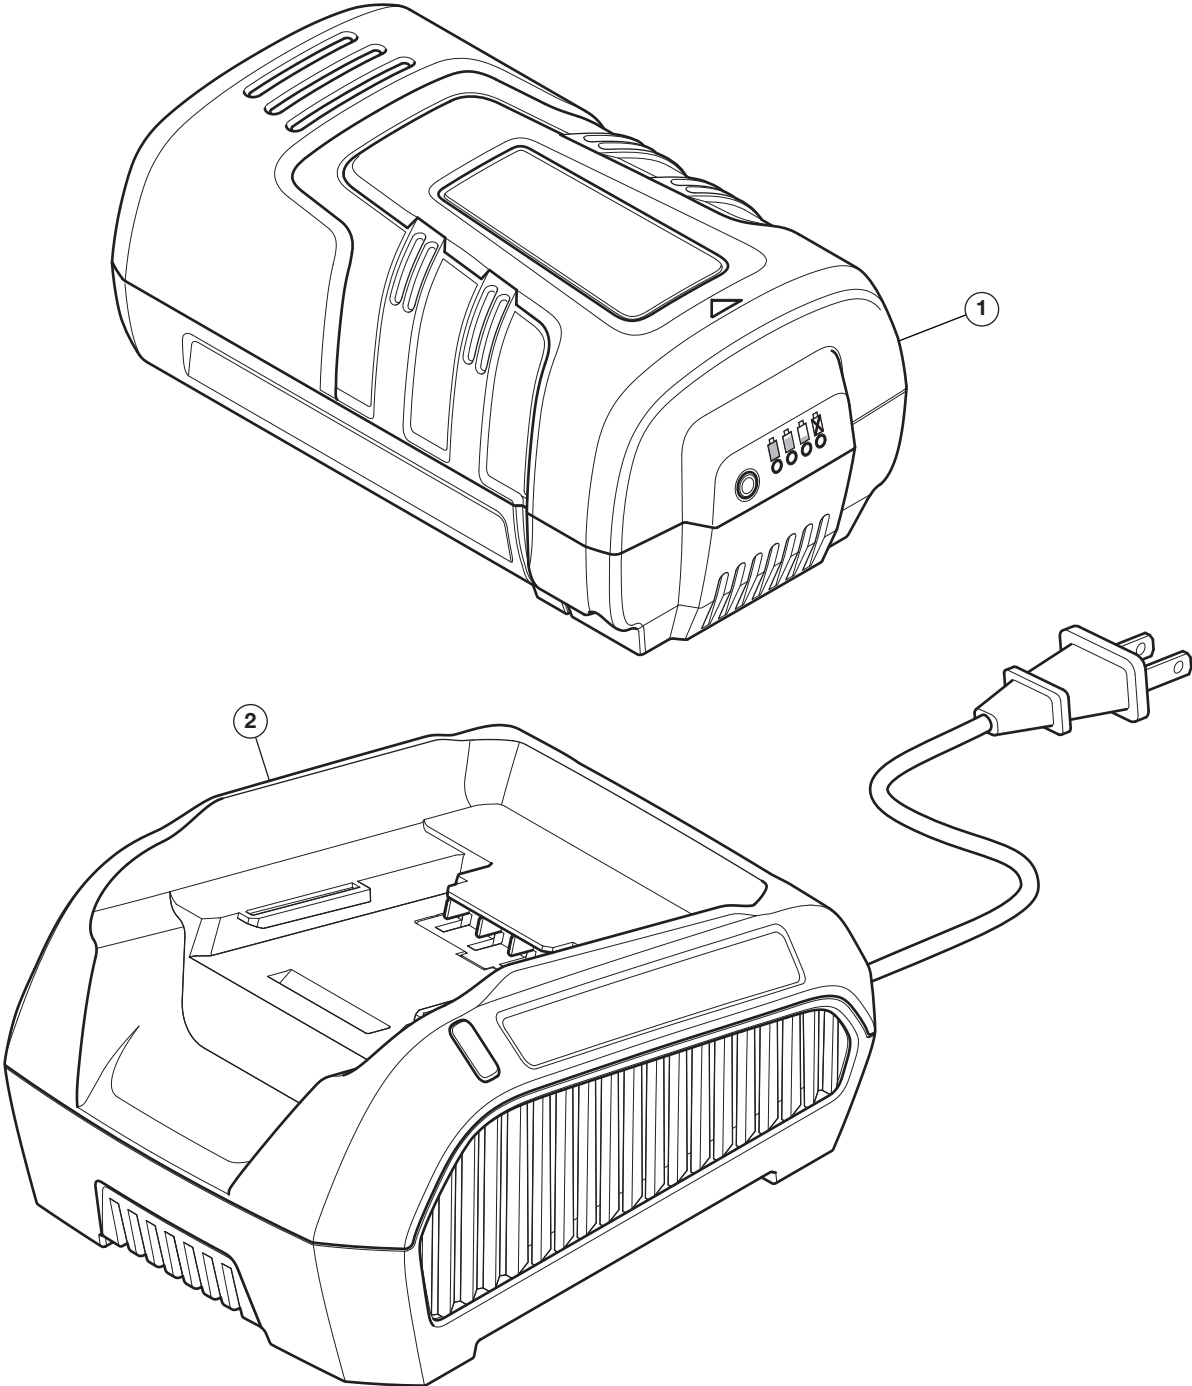

# REPLACEMENT PARTS - MODEL RM4040 and RM4040B

---

## CORDLESS CHAIN SAW

PPN 41AL40VG983 and 41AL40VB983

Item	Part No.	Description	* Optional Items
1	49MA40AQ983	4 Ah Lithium-Ion Battery*	* 49MA50AQ983 5 Ah Lithium-Ion Battery
2	49MA40VQ983	Charger*	

\* Not included in the initial purchase of model RM4040B

# REPLACEMENT PARTS - MODEL RM4040 and RM4040B

## CORDLESS CHAIN SAW

PPN 41AL40VG983 and 41AL40VB983

Item	Part No.	Description	Item	Part No.	Description
1	M1501245-1041	Guide Bar	4	AO5Y1010001R	Chain Tension / Bar Cover Assembly
2	CL15045PB	Saw Chain	5	J0150000990R	Clip
3	QO3YC950ZN7R	Scabbard	6	J3660000017R	Drive Sprocket