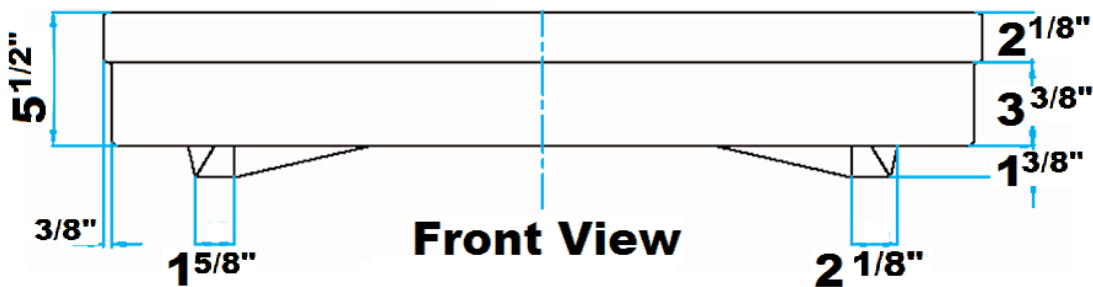

Colors:
WH White

Compliance Certification
Meets or exceeds the following specifications: ASME 112.19.9M for Fire Clay fixtures.

36" console side deck: 6 1/2"

Back of basin to center of faucet: 2 1/2"
Back of basin to center of drain: 7 1/2"

Mount bolts height: 29 1/2"
Faucet and spout holes: 1 3/8"

Interior Dimensions:

Basin Interior: 18 1/4" x 13"
Basin Depth: 9 1/4"

Dimensions of fixture are nominal and may vary within the range of tolerances established by ANSI Standard A112.19.2. Dimensions and specifications subject to change without notice.

VERSAILLES 36" CONSOLE

Cat. No.
PGVCS

Dimensions of fixture are nominal and may vary within the range of tolerances established by ANSI Standard A112.19.2. Dimensions and specifications subject to change without notice.

**VERSAILLES
36" CONSOLE**

Cat. No.
PGVCS

Side View

Dimensions of fixture are nominal and may vary within the range of tolerances established by ANSI Standard A112.19.2. Dimensions and specifications subject to change without notice.