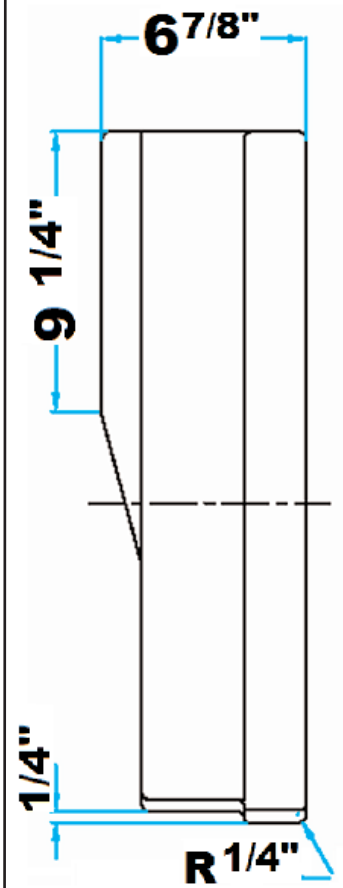

Colors:
WH White

Compliance Certification
Meets or exceeds the following specifications: ASME 112.19.9M for Fire Clay fixtures.

36" console side deck: 6 1/2"

Back of basin to center of faucet: 2 1/2"
Back of basin to center of drain: 7 1/2"

Mount bolts height: 29 1/2"
Faucet and spout holes: 1 3/8"

Interior Dimensions:

Basin Interior: 18 1/4" x 13"
Basin Depth: 9 1/4"

Dimensions of fixture are nominal and may vary within the range of tolerances established by ANSI Standard A112.19.2. Dimensions and specifications subject to change without notice.

VERSAILLES 36" CONSOLE

Cat. No.
PGVCS

Dimensions of fixture are nominal and may vary within the range of tolerances established by ANSI Standard A112.19.2. Dimensions and specifications subject to change without notice.

**VERSAILLES
36" CONSOLE**

Cat. No.
PGVCS

Side View

Dimensions of fixture are nominal and may vary within the range of tolerances established by ANSI Standard A112.19.2. Dimensions and specifications subject to change without notice.