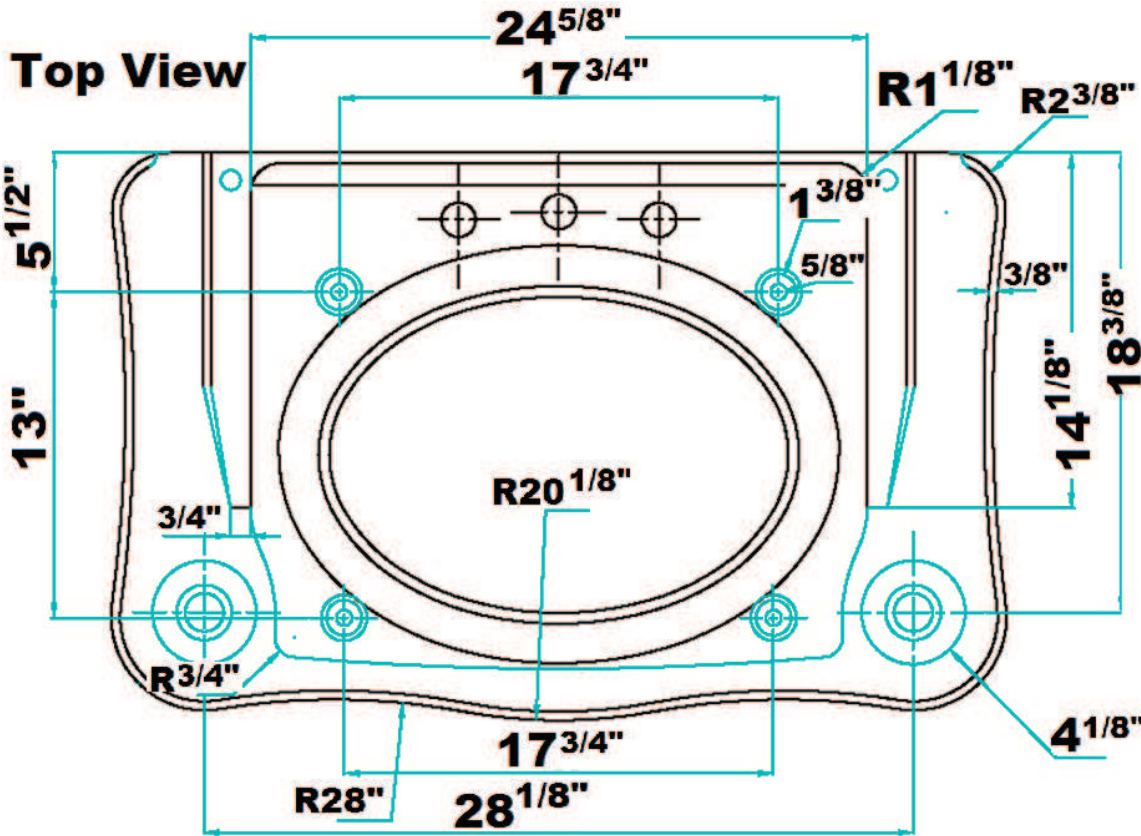

Colors:
WH White

Compliance Certification
Meets or exceeds the following specifications: ASME 112.19.9M for Fire Clay fixtures.

36" console side deck: 6 1/2"

Back of basin to center of faucet: 2 1/2"
Back of basin to center of drain: 7 1/2"

Mount bolts height: 29 1/2"
Faucet and spout holes: 1 3/8"

Interior Dimensions:

Basin Interior: 18 1/4" x 13"
Basin Depth: 9 1/4"

Dimensions of fixture are nominal and may vary within the range of tolerances established by ANSI Standard A112.19.2. Dimensions and specifications subject to change without notice.

VERSAILLES 36" CONSOLE

Cat. No.
PGVCS

Dimensions of fixture are nominal and may vary within the range of tolerances established by ANSI Standard A112.19.2. Dimensions and specifications subject to change without notice.

**VERSAILLES
36" CONSOLE**

Cat. No.
PGVCS

Side View

Dimensions of fixture are nominal and may vary within the range of tolerances established by ANSI Standard A112.19.2. Dimensions and specifications subject to change without notice.