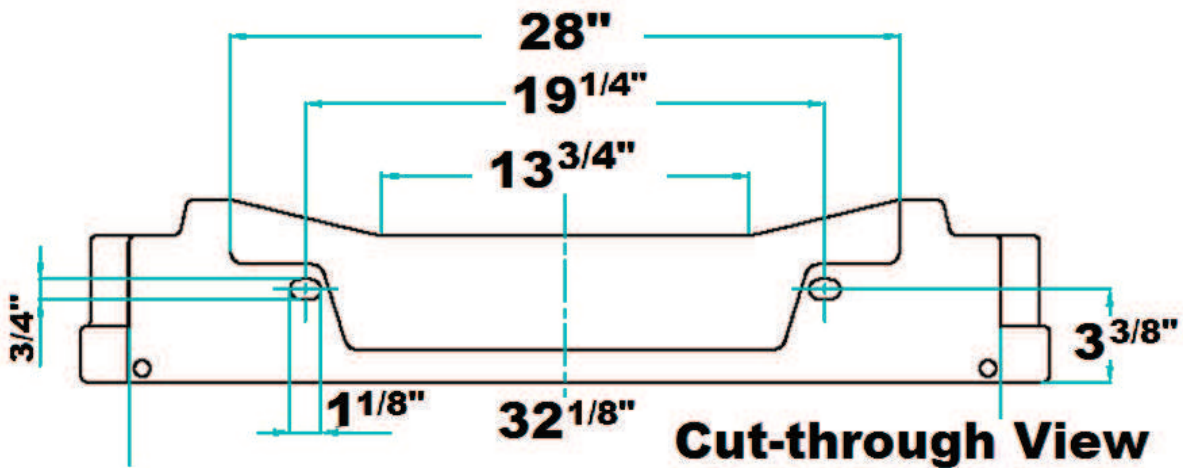

Colors:
WH White

Compliance Certification
Meets or exceeds the following specifications: ASME 112.19.9M for Fire Clay fixtures.

36" console side deck: 6 1/2"

Back of basin to center of faucet: 2 1/2"
Back of basin to center of drain: 7 1/2"

Mount bolts height: 29 1/2"
Faucet and spout holes: 1 3/8"

Interior Dimensions:

Basin Interior: 18 1/4" x 13"
Basin Depth: 9 1/4"

Dimensions of fixture are nominal and may vary within the range of tolerances established by ANSI Standard A112.19.2. Dimensions and specifications subject to change without notice.

VERSAILLES 36" CONSOLE

Cat. No.
PGVCS

Dimensions of fixture are nominal and may vary within the range of tolerances established by ANSI Standard A112.19.2. Dimensions and specifications subject to change without notice.

**VERSAILLES
36" CONSOLE**

Cat. No.
PGVCS

Side View

Dimensions of fixture are nominal and may vary within the range of tolerances established by ANSI Standard A112.19.2. Dimensions and specifications subject to change without notice.