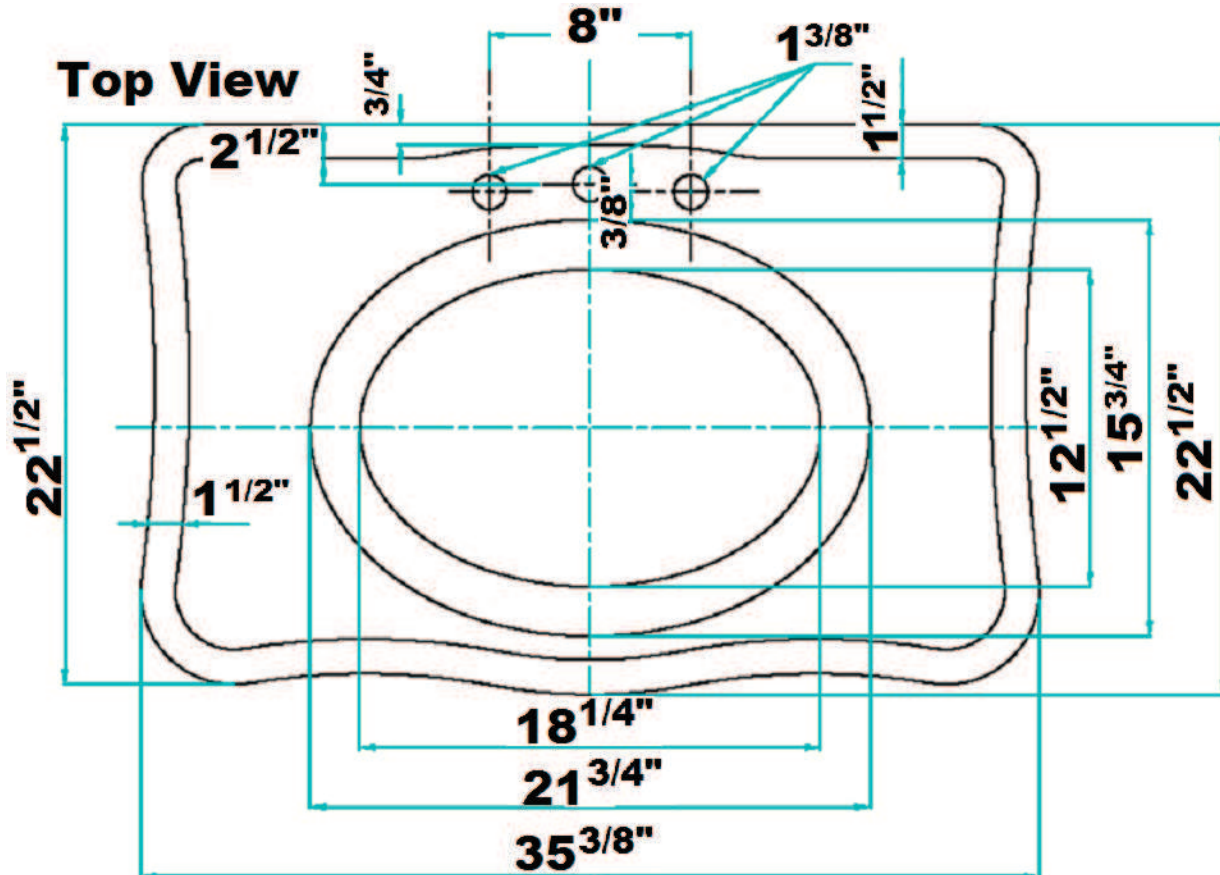

Colors:
WH White

Compliance Certification
Meets or exceeds the following specifications: ASME 112.19.9M for Fire Clay fixtures.

36" console side deck: 6 1/2"

Back of basin to center of faucet: 2 1/2"
Back of basin to center of drain: 7 1/2"

Mount bolts height: 29 1/2"
Faucet and spout holes: 1 3/8"

Interior Dimensions:

Basin Interior: 18 1/4" x 13"
Basin Depth: 9 1/4"

Dimensions of fixture are nominal and may vary within the range of tolerances established by ANSI Standard A112.19.2. Dimensions and specifications subject to change without notice.

VERSAILLES 36" CONSOLE

Cat. No.
PGVCS

Dimensions of fixture are nominal and may vary within the range of tolerances established by ANSI Standard A112.19.2. Dimensions and specifications subject to change without notice.

**VERSAILLES
36" CONSOLE**

Cat. No.
PGVCS

Side View

Dimensions of fixture are nominal and may vary within the range of tolerances established by ANSI Standard A112.19.2. Dimensions and specifications subject to change without notice.