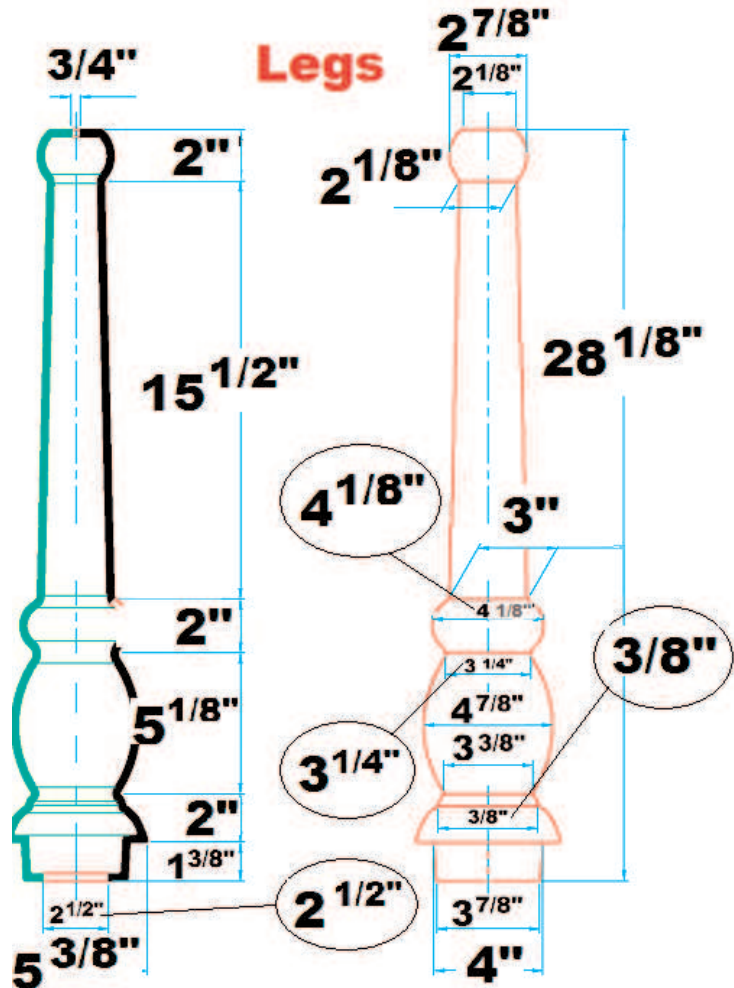

VERSAILLES 36" CONSOLE

Cat. No.
PGVCS

W: 35 3/8"
D: 22 1/2"
H: 32"

Features:

- ▶ Fine Fire Clay for Durability
- ▶ Large Deck
- ▶ Should be mounted to wall using molly bolts or toggle bolts (not included)

Colors:
WH White

Compliance Certification
Meets or exceeds the following specifications: ASME 112.19.9M for Fire Clay fixtures.

36" console side deck: 6 1/2"

Back of basin to center of faucet: 2 1/2"
Back of basin to center of drain: 7 1/2"

Mount bolts height: 29 1/2"
Faucet and spout holes: 1 3/8"

Interior Dimensions:

Basin Interior: 18 1/4" x 13"
Basin Depth: 9 1/4"

Dimensions of fixture are nominal and may vary within the range of tolerances established by ANSI Standard A112.19.2. Dimensions and specifications subject to change without notice.

**VERSAILLES
36" CONSOLE**

Cat. No.
PGVCS

Side View

Dimensions of fixture are nominal and may vary within the range of tolerances established by ANSI Standard A112.19.2. Dimensions and specifications subject to change without notice.