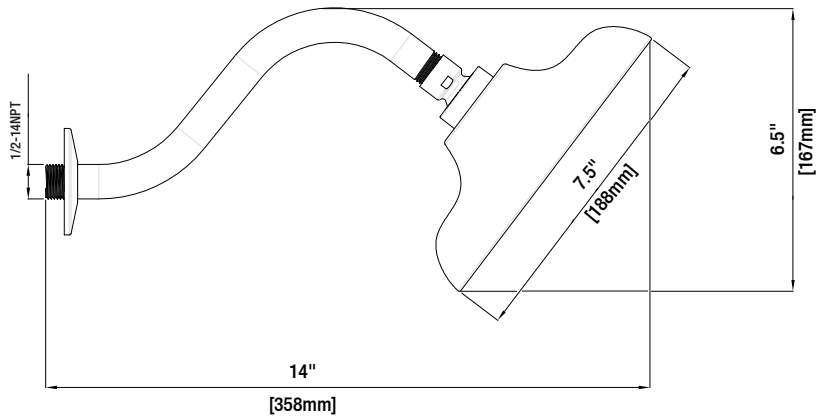

FEATURES

- 7.5 Showerhead With Arm And Flange
- 1/2-14NPSM Connection
- 1.8GPM Flow Rate
- Easy Installation

7.5 Showerhead With Arm And Flange

MODEL	SKU #	FINISH
HD58308-0704	1003222447	Brushed Nickel
HD58308-0727H2	1003222451	Mediterranean Bronze

CODE COMPLIANCE

- ASME A112.18.1 / CSA B125.1

WARRANTY

- Limited Lifetime Warranty

- EPA WaterSense Certified

INSTALLATION DIMENSIONS

Glacier Bay reserves the right to make changes in specifications and materials and to change and discontinue models, both without notice or obligation. Dimensions are for reference only.