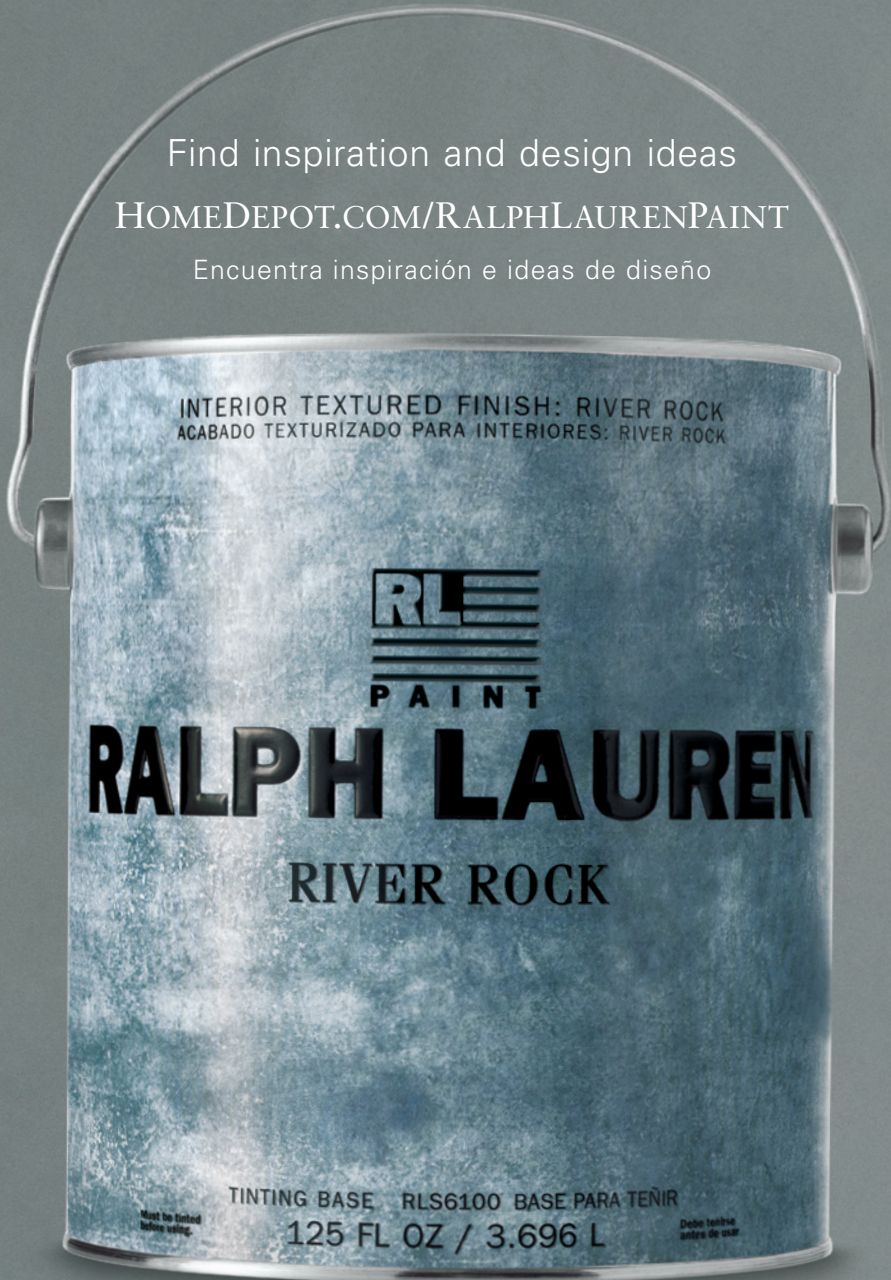

Find inspiration and design ideas
HOMEDEPOT.COM/RALPHLAURENPAIN

Encuentra inspiración e ideas de diseño

The photographs shown approximate actual results. Actual results will vary depending on lighting and application technique. Color accuracy ensured only when tinted in exclusive Ralph Lauren Paint. Color may be affected by light and shade. Samples shown approximate the actual paint color. For additional colors, please see the Ralph Lauren Color Display.

Las fotografías que se muestran asemejan los resultados reales, los cuales pueden depender de la iluminación y la técnica de aplicación. La exactitud del color está segura sólo cuando se tiñe con la pintura exclusiva Ralph Lauren Paint. Los colores pueden variar en la luz o sombra las muestras asemejan el color real de la pintura. Para ver colores adicionales, remitirse a la exhibición de colores de Ralph Lauren.

Available at
Disponible en