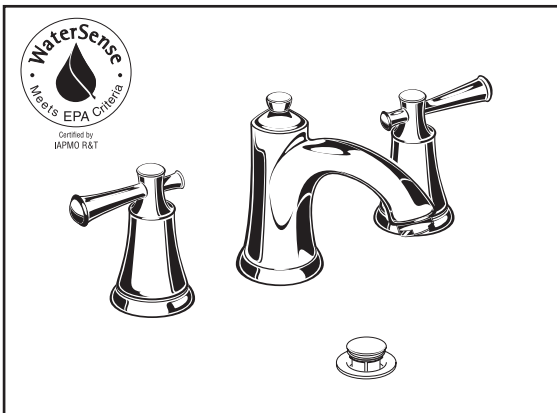

7415.801 Shown

MODEL NUMBER:

☐ **7415.801 Portsmouth Widespread**
Metal Speed Connect® Pop-up drain.
Metal Lever handles.

☐ **7415.821 Portsmouth Widespread**
Metal Speed Connect Pop-up drain.
Metal Cross handles.