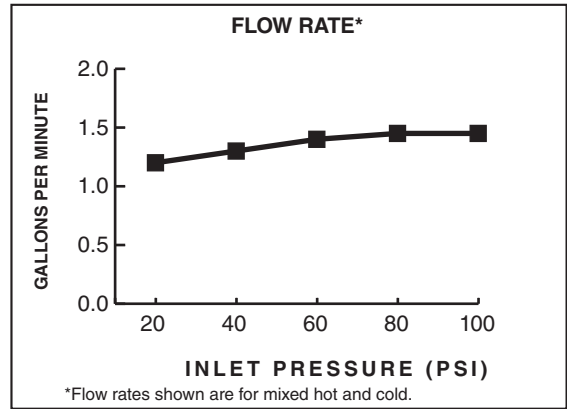

CODES AND STANDARDS

These products meet or exceed the following codes and standards:

- **ASME A112.18.1**
- **CSA B 125.1**
- **NSF 61/Section 9 and Annex G**

	Product Number	Description	Finish Options		
			Polished Chrome	Oil Rubbed Bronze	PVD Satin Nickel
			002	224	295
	7420.801	Portsmouth Widespread with Metal Speed Connect® Pop-up drain. Metal Lever handles.			
	7420.821	Portsmouth Widespread with Metal Speed Connect Pop-up drain. Metal Cross handles.			

Meets the American Disabilities Act Guidelines and **ANSI A117.1** Requirements for the physically challenged.