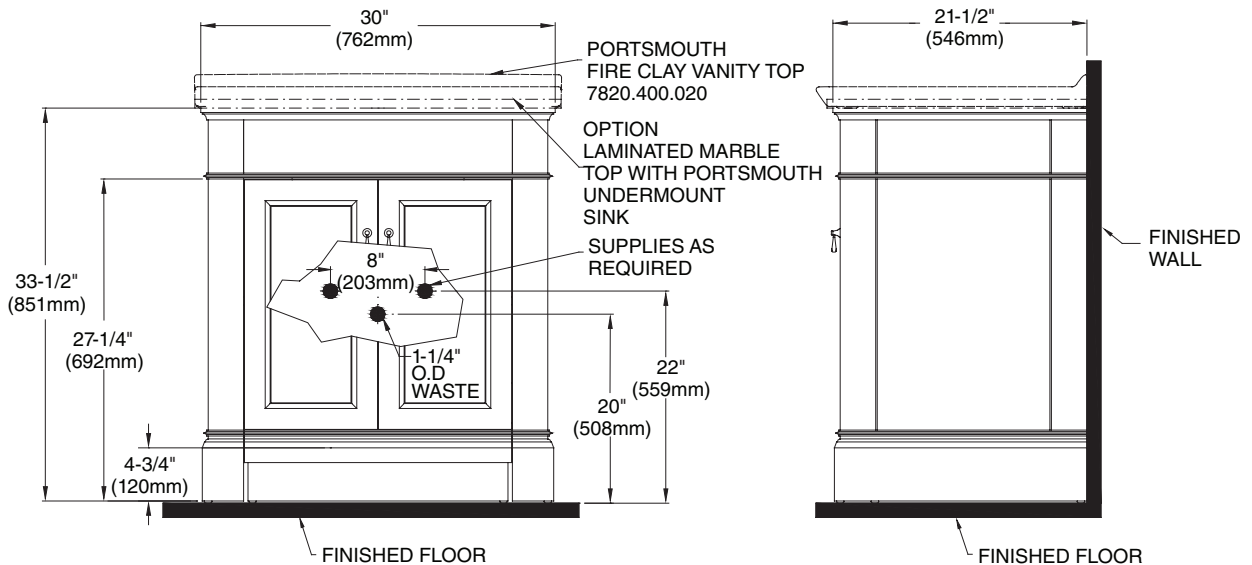

NOTES:

* DIMENSIONS SHOWN FOR LOCATION OF SUPPLIES AND "P" TRAP ARE SUGGESTED.

▼ ANCHOR SCREWS FOR LAVATORY AND PEDESTAL NOT INCLUDED.

- FITTINGS NOT INCLUDED AND MUST BE ORDERED SEPARATELY. PROVIDE SUITABLE REINFORCEMENT FOR ALL WALL SUPPORTS.

IMPORTANT: Dimensions of fixtures are nominal and may vary within the range of tolerances established by ANSI Standard A112.19.9M. These measurements are subject to change or cancellation. No responsibility is assumed for use of superseded or voided pages.