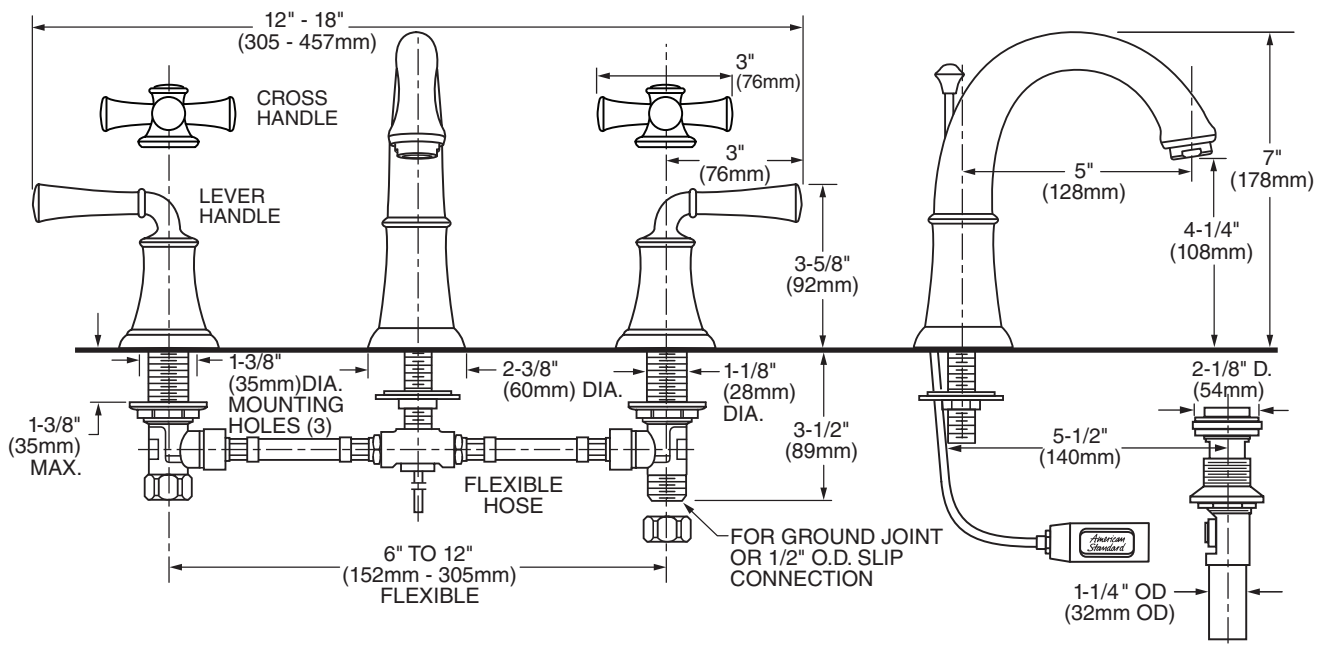

#### Nominal Dimensions:

30" x 21-1/2" (762 x 546mm)

33-1/2" height (851mm)

**GENERAL DESCRIPTION:**

Cast brass valve bodies with flexible hose connections for 6" to 12" (152mm to 305mm) installations. 1/4 turn washerless ceramic disc valve cartridges. Choice of metal lever or metal cross handles. Cast brass spout. One-half inch male inlet shanks with brass coupling nuts. 20" (500mm) long flexible stainless steel drain cable is pre-assembled to spout. Metal Speed Connect® drain body with 1-1/4 inch (32mm) tail piece. 1.5 gpm/5.7L/min. maximum flow rate.

#### MODEL NUMBER:

7420.801 Portsmouth Widespread  
Metal Speed Connect® Pop-up drain.  
Metal Lever handles.

7420.821 Portsmouth Widespread  
Metal Speed Connect Pop-up drain.  
Metal Cross handles.

#### GENERAL DESCRIPTION:

Cast brass valve bodies with flexible hose connections for 6" to 12" (152mm to 305mm) installations. 1/4 turn washerless ceramic disc valve cartridges. Choice of metal lever or metal cross handles. Cast brass spout. One-half inch male inlet shanks with brass coupling nuts. 20" (500mm) long flexible stainless steel drain cable is pre-assembled to spout. Metal Speed Connect® drain body with 1-1/4 inch (32mm) tail piece. 1.5 gpm/5.7L/min. maximum flow rate.