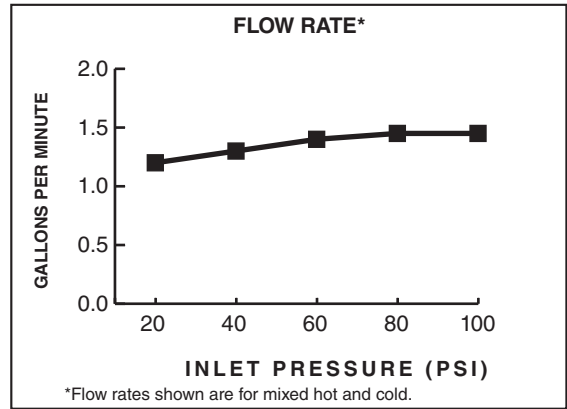

CODES AND STANDARDS

These products meet or exceed the following codes and standards:

- **ASME A112.18.1**
- **CSA B 125.1**
- **NSF 61/Section 9 and Annex G**

	Product Number	Description	Finish Options		
			Polished Chrome	Oil Rubbed Bronze	PVD Satin Nickel
			002	224	295
	7415.801	Portsmouth Widespread with Metal Speed Connect® Pop-up drain. Metal Lever handles.			
	7415.821	Portsmouth Widespread with Metal Speed Connect Pop-up drain. Metal Cross handles.			

Meets the American Disabilities Act Guidelines and **ANSI A117.1** Requirements for the physically challenged.