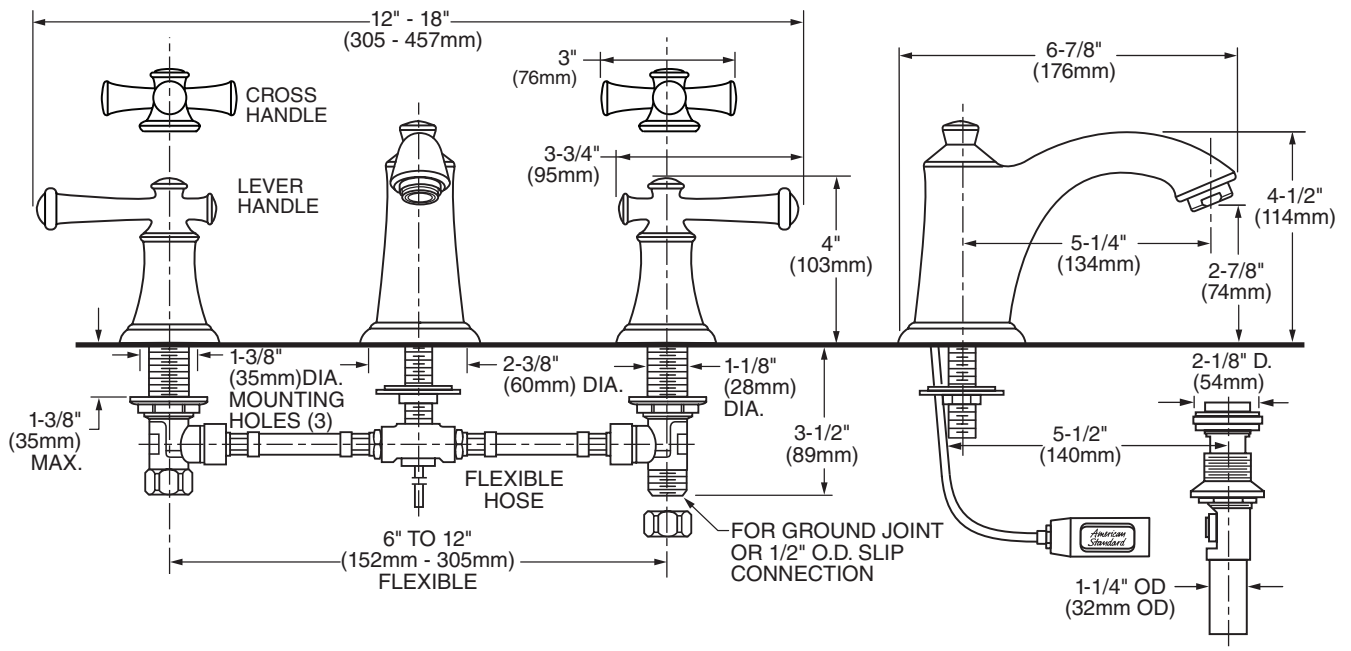

#### Nominal Dimensions:

30" x 21-1/2" (762 x 546mm)

33-1/2" height (851mm)

#### NOTES:

\* DIMENSIONS SHOWN FOR LOCATION OF SUPPLIES AND "P" TRAP ARE SUGGESTED.

▼ ANCHOR SCREWS FOR LAVATORY AND PEDESTAL NOT INCLUDED.

- FITTINGS NOT INCLUDED AND MUST BE ORDERED SEPARATELY. PROVIDE SUITABLE REINFORCEMENT FOR ALL WALL SUPPORTS.

**IMPORTANT:** Dimensions of fixtures are nominal and may vary within the range of tolerances established by ANSI Standard A112.19.9M. These measurements are subject to change or cancellation. No responsibility is assumed for use of superseded or voided pages.

**GENERAL DESCRIPTION:**

Cast brass valve bodies with flexible hose connections for 6" to 12" (152mm to 305mm) installations. 1/4 turn washerless ceramic disc valve cartridges. Choice of metal lever or metal cross handles. Cast brass spout. One-half inch male inlet shanks with brass coupling nuts. 20" (500mm) long flexible stainless steel drain cable is pre-assembled to spout. Metal Speed Connect® drain body with 1-1/4 inch (32mm) tail piece. 1.5 gpm/5.7L/min. maximum flow rate.