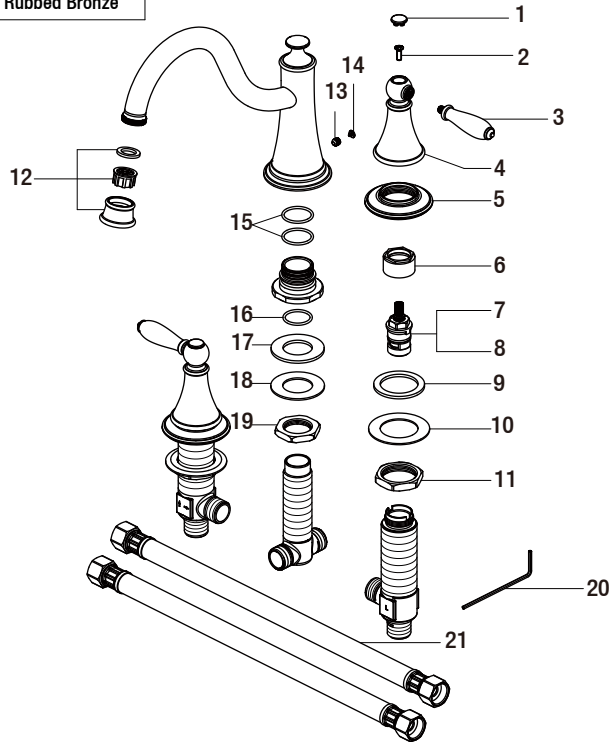

Replacement Parts List

Varina 2-Handle Deck-Mount Roman Tub Faucet in Oil Rubbed Bronze

MODEL	Internet SKU #	FINISH
67420-3016	104717216	Oil Rubbed Bronze

Many replacement parts can be purchased online or at your local store. Please use the table below to identify the part SKU number needed, go to HOMEDEPOT.COM, and check for online and store availability. If you can't find the part you are looking for, please call 1-855-HD-GLACIER.

Part	Description	Part #	Internet SKU #	Store SKU #
1	Index	RP8024216		
2	Screw	RP50169		
3	Handle	RP1318816		
4	Handle seat	RP1714816		
5	Flange	RP8040016		
6	Bonnet	RP70001		
7	Cartridge H	RP20035		
8	Cartridge C	RP20036		
9	Rubber washer	RP64023		
10	Metal washer	RP64024		
11	Nut	RP56014		

Part	Description	Part #	Internet SKU #	Store SKU #
12	Aerator	RP3002216		
13	Screw	RP50167		
14	Index	RP1005216		
15	O-ring	RP60056		
16	O-ring	RP60094		
17	Rubber washer	RP64035		
18	Metal washer	RP64036		
19	Nut	RP56088		
20	Hex wrench	RP70385		
21	Hose	RP70042		