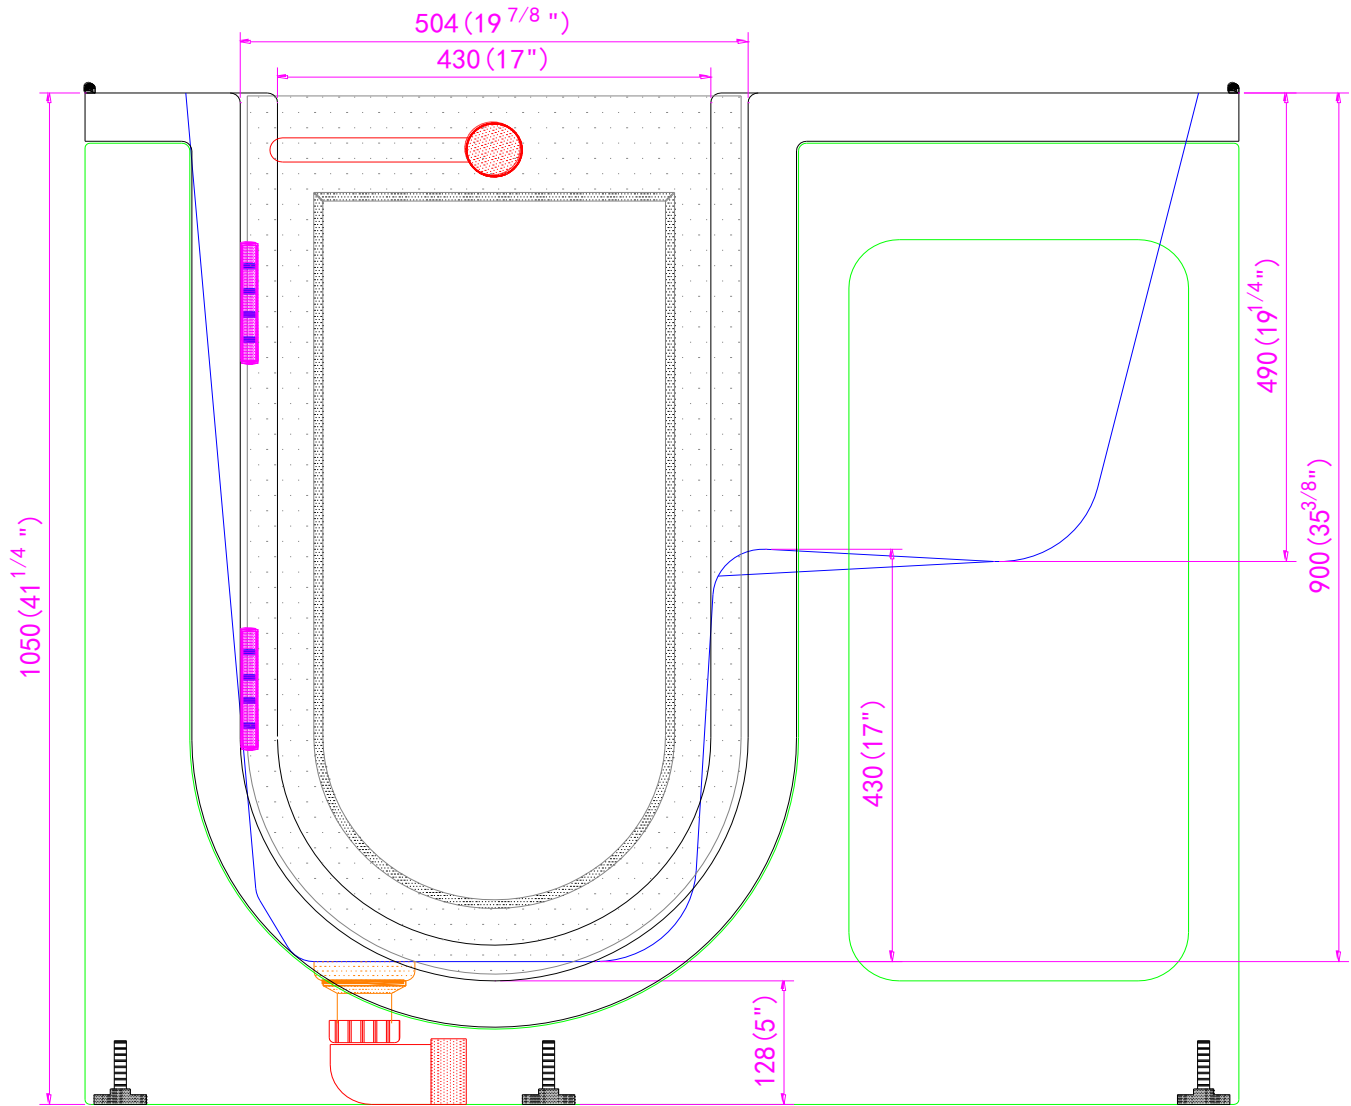

Mobile Dual Massage Walk In Bathtub

Disclaimer:

In an effort to continually improve our product, specifications and configurations are subject to change without notice. Before ordering or installing, consider future access to essential equipment.