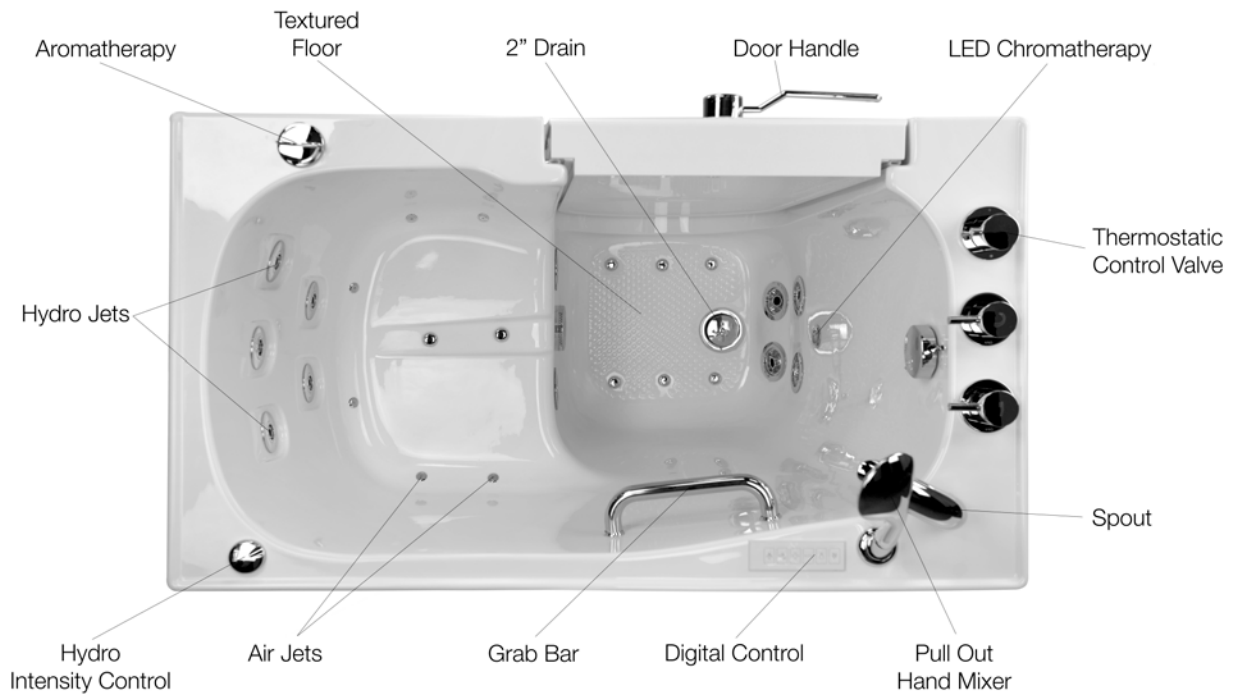

# Mobile Dual Massage Walk In Bathtub

OA2645D-L-D Left Drain

OA2645D-R-D Right Drain

Actual Size: 26'' W x 45'' L x 42'' H  
 Shipping Size: 28'' W x 47'' L x 50'' H  
 Shipping Weight: 300lbs.  
 Net Weight: 220lbs.  
 Water Capacity: 75 gal. US (unoccupied)  
 45-55 gal. US (occupied)  
 Approx. Drain Time: +/- 2 minutes (unoccupied bathtub)  
 at ideal home plumbing conditions  
 Approx. Fill Time: 14 gallons per minute  
 based on in-house water pressure  
 (Disclaimer: Drainage time depends on house drain conditions.)

**Options:**

- Left or Right Hinged Door

**Included Features:**

1. Acrylic Tub Shell:
  - High quality acrylic
  - Excellent color uniformity
  - High Gloss White Finish
  - Fiberglass Reinforced
2. Low threshold step in 7''
3. Stainless Steel Frame with Adjustable Leveling Legs
4. Seat: 19'' W x 16.5'' H x 14'' L
5. One (1) front and one (1) end removable access panels
6. Wall mounted stainless steel safety grab bar in plated chrome finish
7. LED multiple color chromatherapy light (.04AMP)
8. Aromatherapy
9. Air Massage System: (4.5AMP 486W)
  - Fourteen (14) therapeutic air massage jets with backflow valve
  - Variable Speed Pump with Auto Purge
10. Hydro Massage System: (5A 600W)
  - Eleven (11) adjustable Hydro jets
  - Hydro Massage Air Flow Intensity Control
  - 5 AMP Pump
  - In-line water heater (5.5AMP 650 w)
11. Digital Control
12. Five-Piece thermostatic faucet set (chrome finish)
  - Thermostatic control valve
  - Two (2) 2-way diverters with extension handles
  - Pull out, hand held, chrome plated shower with 5 ft. retractable stainless steel braided hose

**Plumbing:**

- Two (2) x 5' long stainless steel braided water supply lines with 3/4'' IPS connectors
- 2'' Floor Drain

**Electrical:**

Electrical requirement is one dedicated 120 V electrical line with a 20AMP GFCI standard three prong outlet

# Mobile Dual Massage Walk In Bathtub