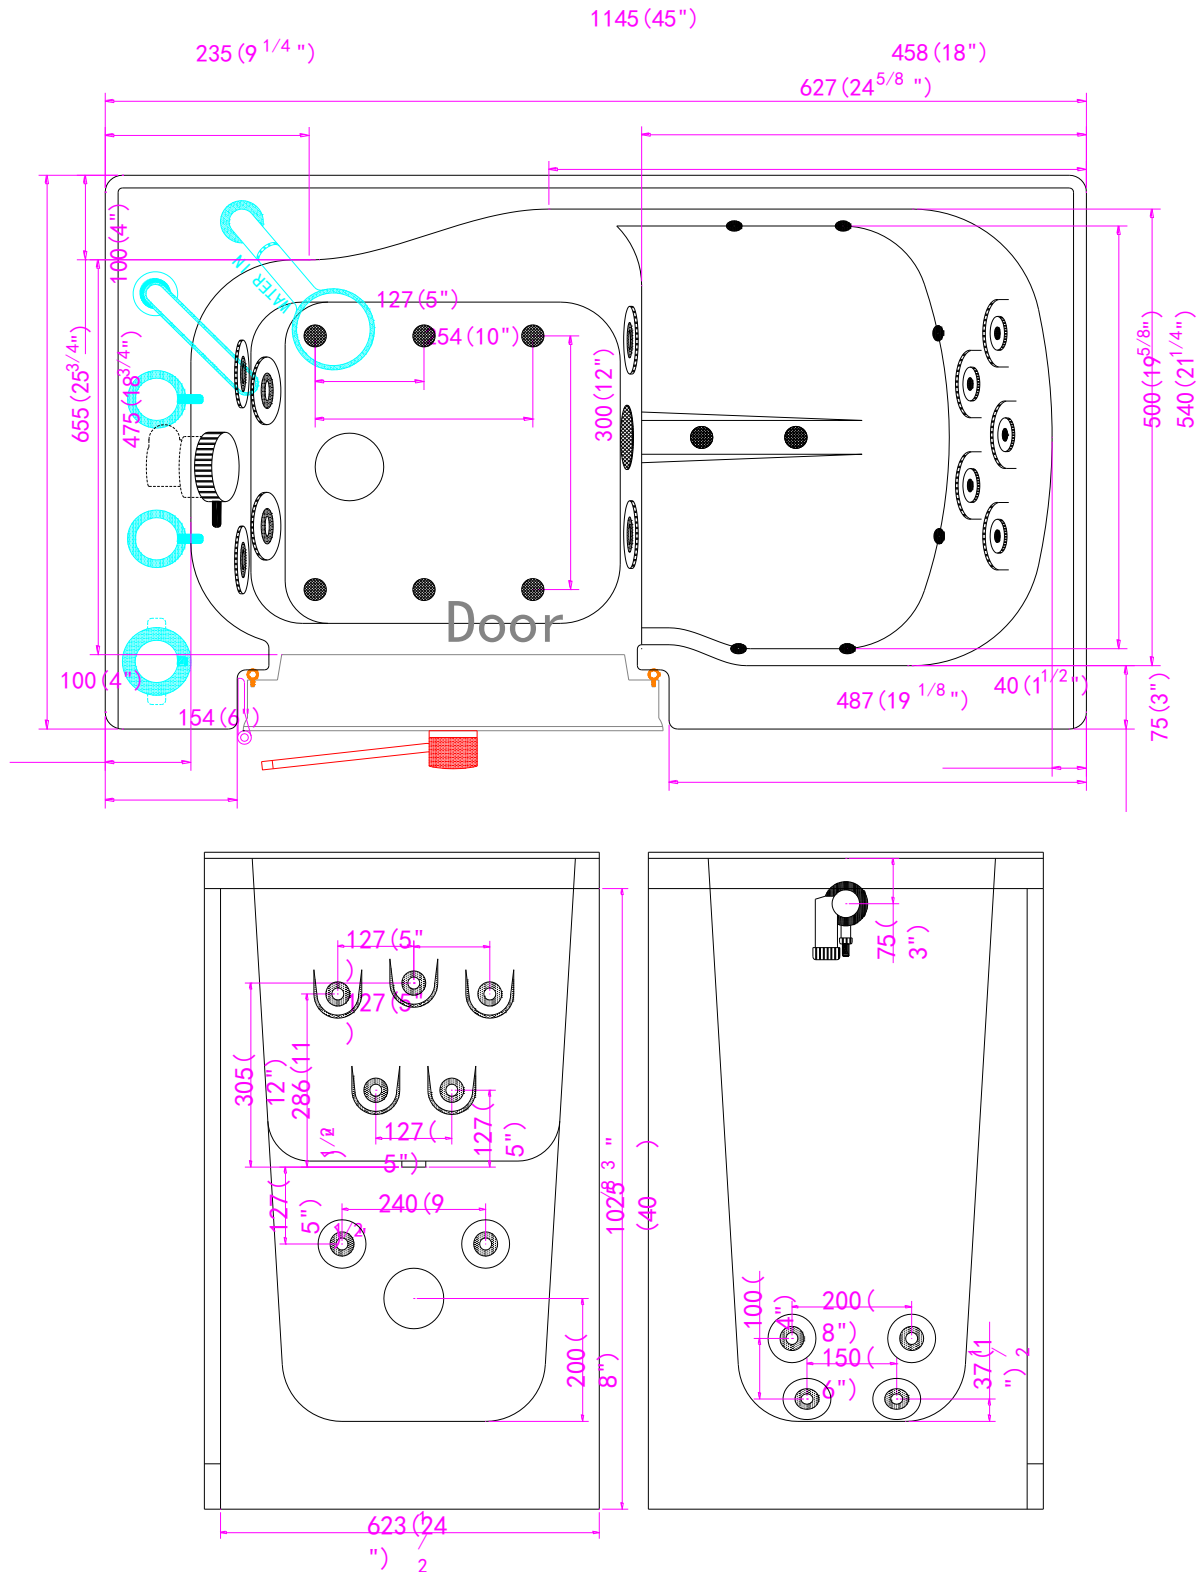

Mobile Dual Massage Walk In Bathtub

Disclaimer:
In an effort to continually improve our product, specifications and configurations are subject to change without notice. Before ordering or installing, consider future access to essential equipment.