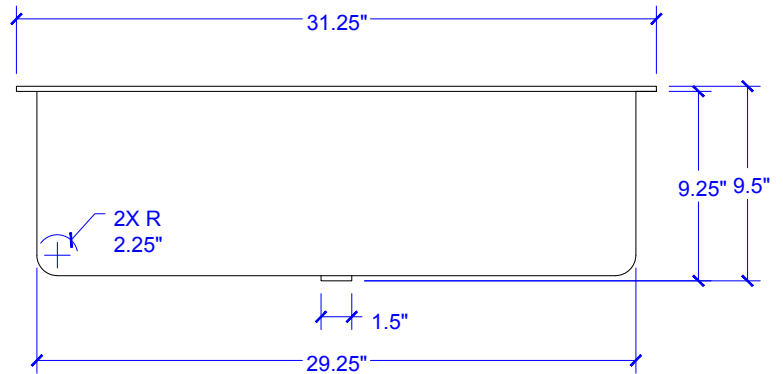

# David Undermount Copper Sink

Model # [SK203-31AC](#)

31.25" x 18.25" x 9.25"

## Technical Specifications

- + Outer - 31.25" x 18.25" x 9.5"
- + Inner - 29.25" x 16.25" x 9.25"
- + Drain - Standard Kitchen Drain
- + Thickness - 16 Gauge

FRONT VIEW

TOP VIEW