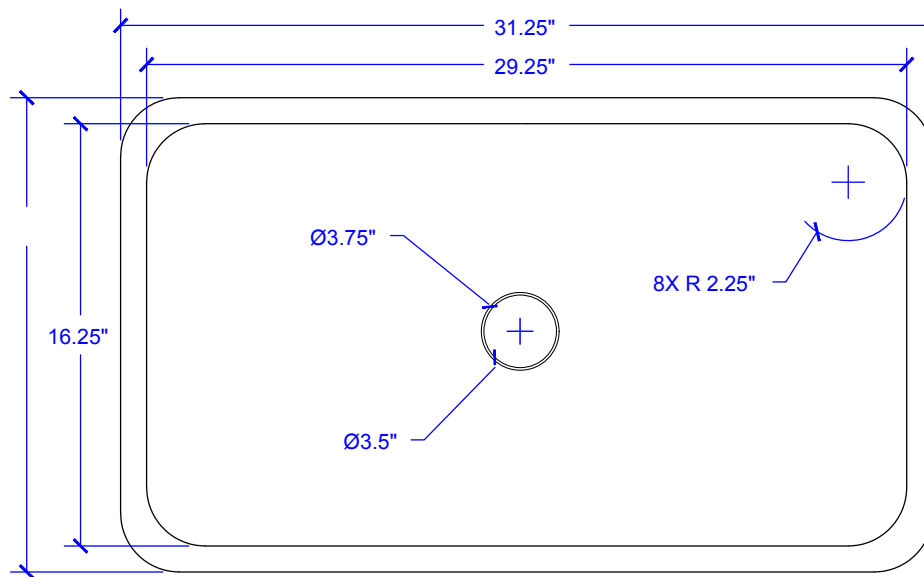

# David Undermount Copper Sink

Model # [SK203-31AC](#)

31.25" x 18.25" x 9.25"

## Technical Specifications

- + Outer - 31.25" x 18.25" x 9.5"
- + Inner - 29.25" x 16.25" x 9.25"
- + Drain - Standard Kitchen Drain
- + Thickness - 16 Gauge

FRONT VIEW

TOP VIEW