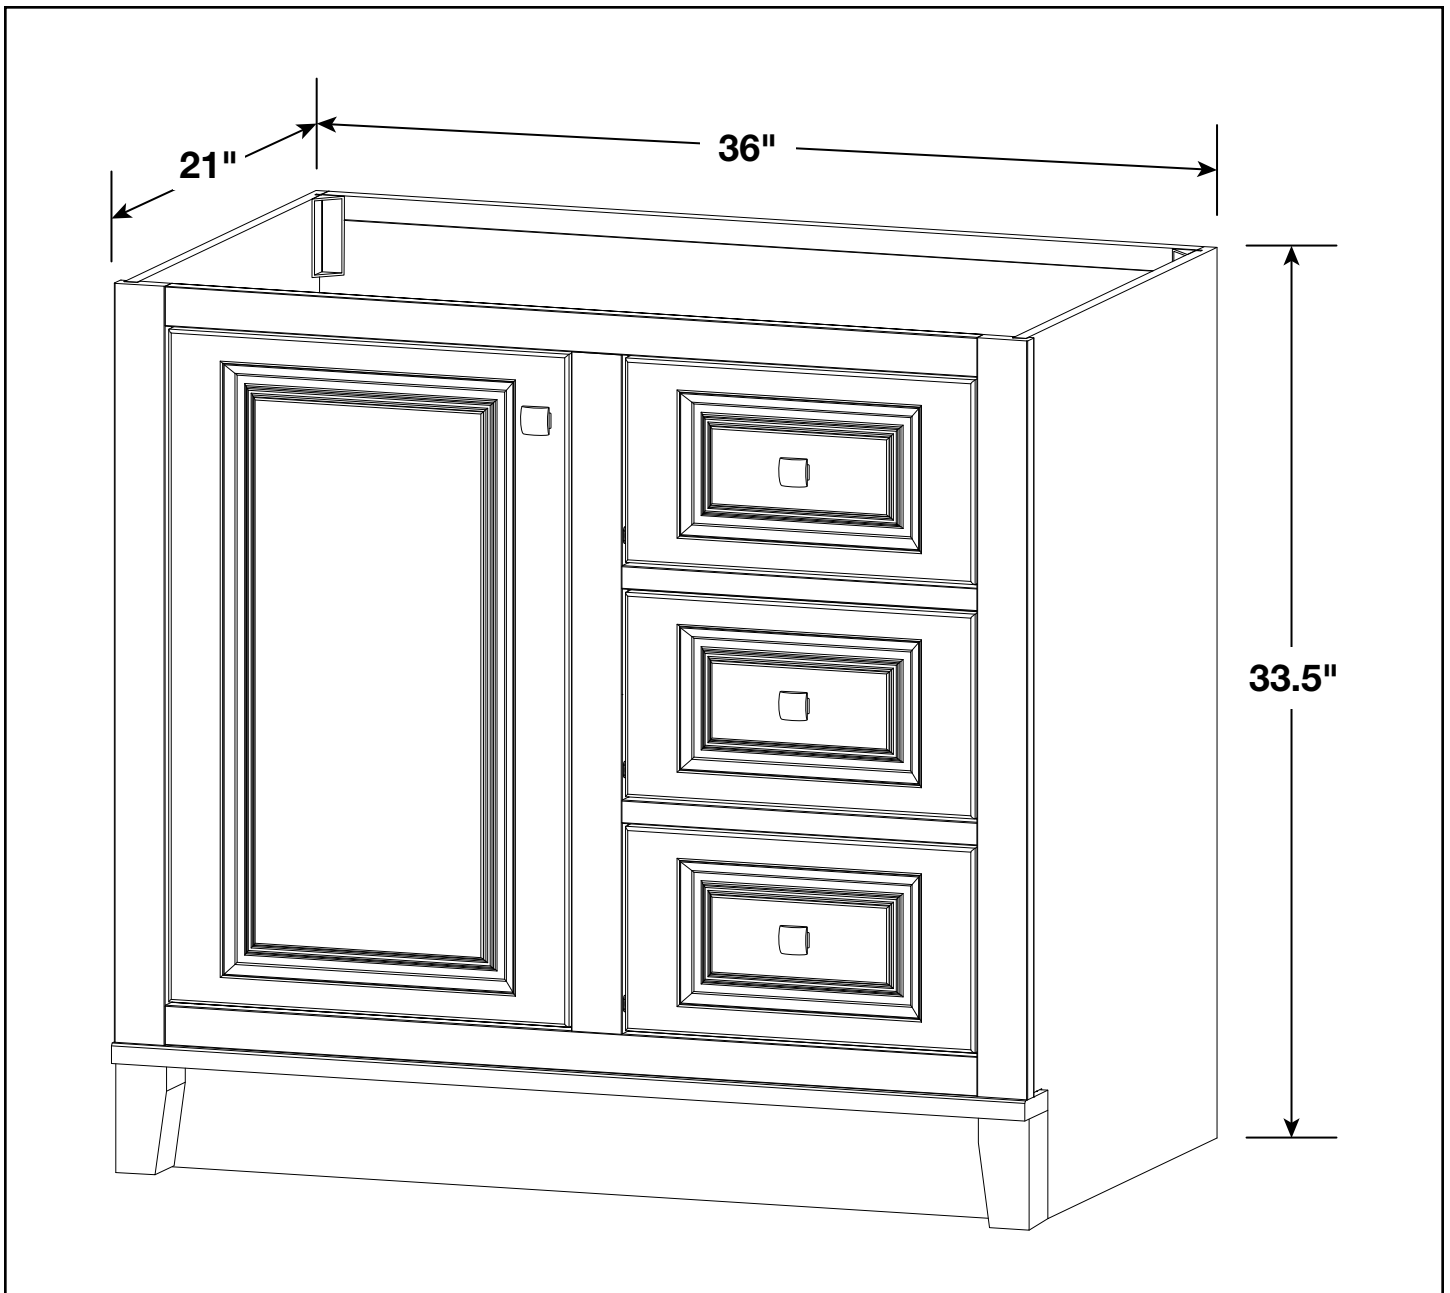

GLACIER BAY®

KINGHURST SERIES - DARK COGNAC

36" Vanity Cabinet KHDCOG36D

The information contained in this drawing is the sole property of RSI Home Products.
Any reproduction in part or as a whole without the written permission of RSI Home Products is prohibited.