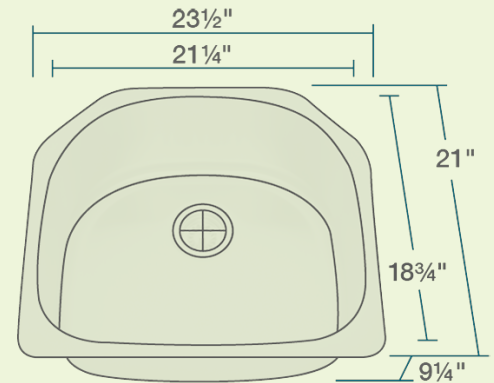

- 23 1/2" x 21" x 9 1/4"
- 16- or 18-Gauge Steel Available
- Certified High-Quality 304 Stainless Steel
- Brushed Satin Finish
- Offset Drain
- Thick Sound Dampener Rubber Pad
- Fully Insulated
- Cardboard Cutout Template Included
- Installation Hardware Included
- cUPC Certified (Uniform Plumbing Code)
- Lifetime Warranty

Accessories

*Accessories not included

16g UPC: 817299011859
 18g UPC: 817299011866

Features

Undermount Installation 	24" Minimum Cabinet Size 	18 or 16 Gauge Available 	Cold Rolled Stainless Steel 	Brushed Satin Finish 	Offset Drain 3 1/2"
Sound Dampening 	Fully Insulated 	Cutout Template 	Hardware Included 	cUPC Certified 	Limited Lifetime Warranty