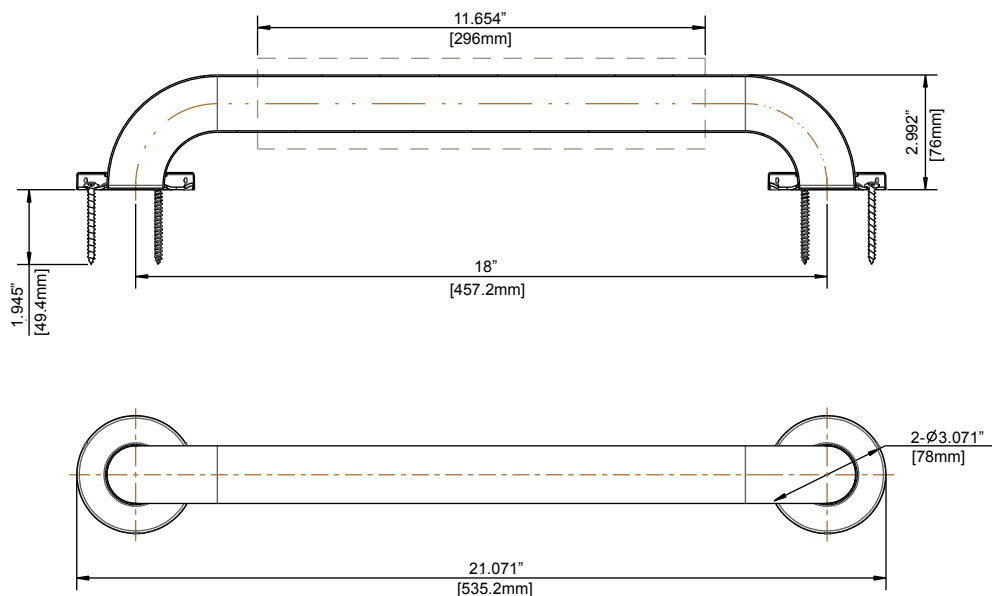

Combo Model#	Separated Leta Model#
20135-02103-88	20135-02103-18
	20135-02103-36

18 in.x1-1/2 in.Concealed Peernd Bar

MODEL	SKU#	FINISH
20135-02103-18	206767687	PSS(Polished Stainless Steel)

FEATURES

- 21.07"L x 3.07"W x 2.99"H
- Wings compatible flange for stud-less installation (not included) CB-WINGRES)
- Supports up to 500 lbs. with studs
- Concealed screw mount with brushed stainless steel finish
- Mounting hardware included
- ADA Compliant
- Limited Lifetime Warranty

INSTALLATION DIMENSIONS

36 in.x1-1/2 in.Concealed Peened Grab Bar

MODEL	SKU#	FINISH
20135-02103-36	206767731	PSS(Polished Stainless Steel)

FEATURES

- 39.07"L x 3.07"W x 2.99"H
- Wings compatible flange for stud-less installation (not included, model # TB-WINGIT-RES)
- Supports up to 500 lbs. with studs
- Concealed screw mount with brushed stainless steel finish
- Mounting hardware included
- ADA Compliant
- Limited Lifetime Warranty

INSTALLATION DIMENSIONS