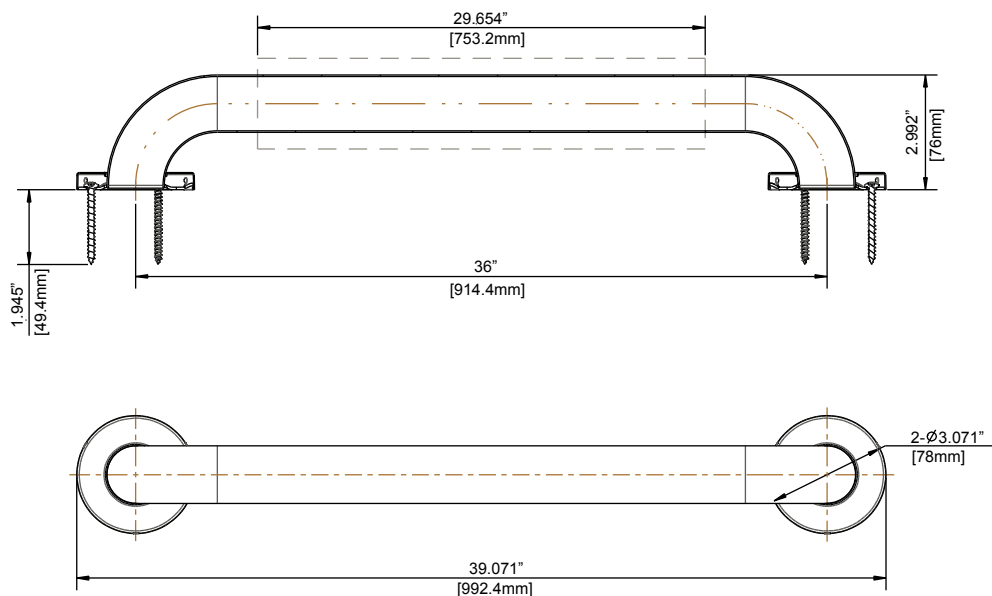

Combo Model#	Separated Leta Model#
20135-02103-88	20135-02103-18
	20135-02103-36

18 in.x1-1/2 in.Concealed Peernd Bar

MODEL	SKU#	FINISH
20135-02103-18	206767687	PSS(Polished Stainless Steel)

FEATURES

- 21.07"L x 3.07"W x 2.99"H
- Wings compatible flange for stud-less installation (not included) CB-WINGRES)
- Supports up to 500 lbs. with studs
- Concealed screw mount with brushed stainless steel finish
- Mounting hardware included
- ADA Compliant
- Limited Lifetime Warranty

INSTALLATION DIMENSIONS

36 in.x1-1/2 in.Concealed Peened Grab Bar

MODEL	SKU#	FINISH
20135-02103-36	206767731	PSS(Polished Stainless Steel)

FEATURES

- 39.07"L x 3.07"W x 2.99"H
- Wings compatible flange for stud-less installation (not included, model # TB-WINGIT-RES)
- Supports up to 500 lbs. with studs
- Concealed screw mount with brushed stainless steel finish
- Mounting hardware included
- ADA Compliant
- Limited Lifetime Warranty

INSTALLATION DIMENSIONS