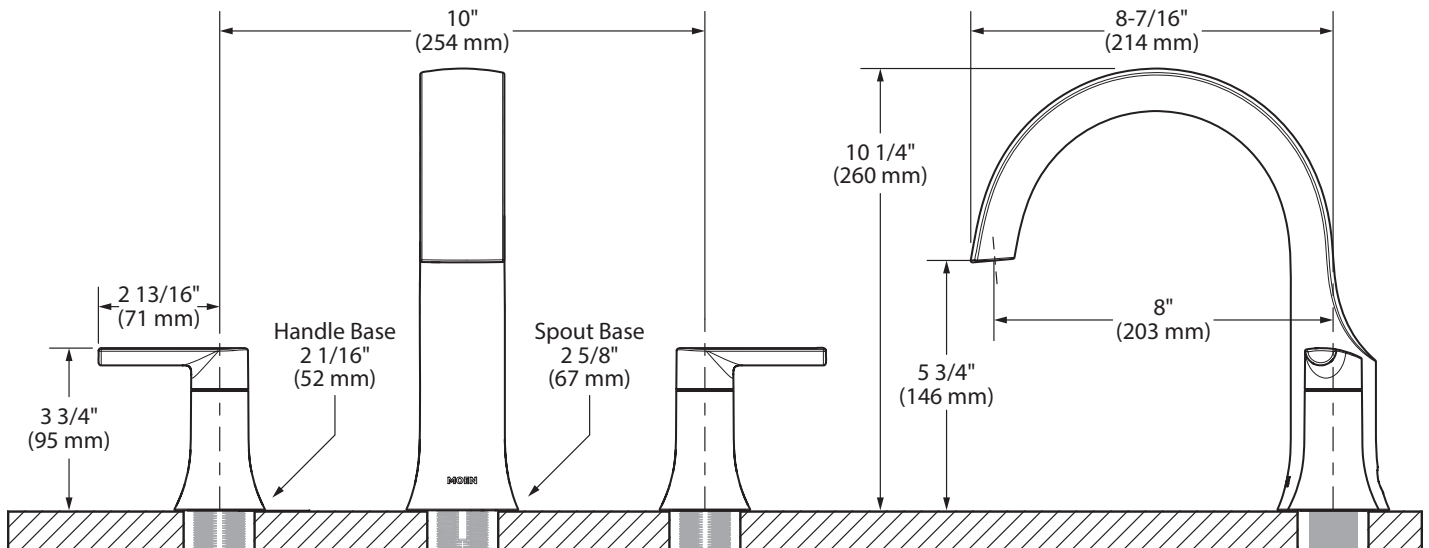

DOUX™
Two-Handle Roman Tub
Faucet Trim

Models: TS983 series

Valves: 4792, 4793, 4794,
4796, 4797, 4798

CRITICAL DIMENSIONS

(DO NOT SCALE)