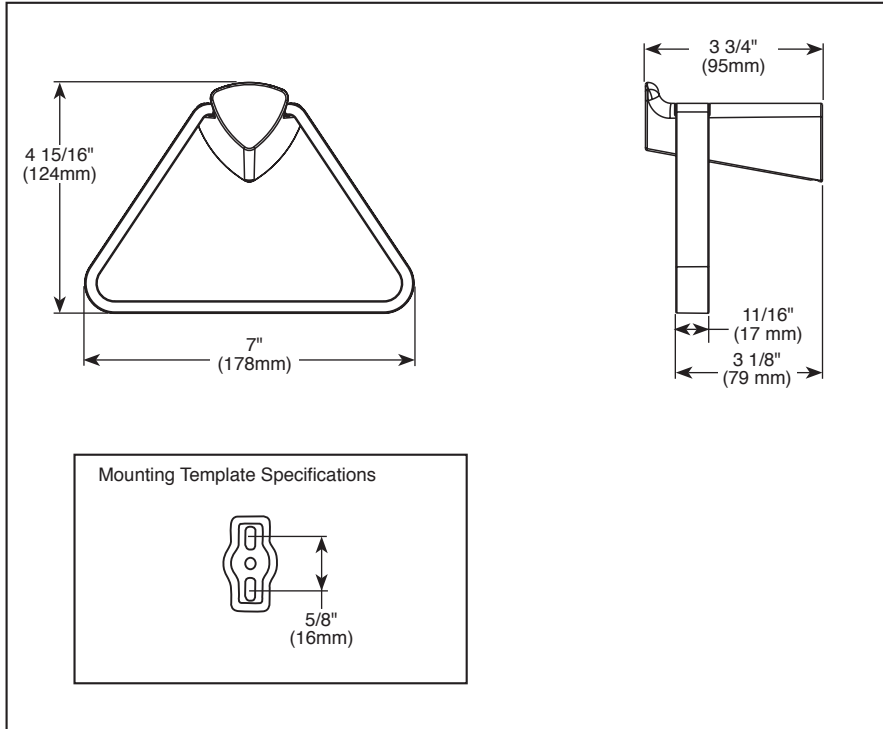

## ACCESSORIES

- Zura™ Bath Collection
- Triangular Towel Holder

Submitted Model No.: \_\_\_\_\_

Specific Features: \_\_\_\_\_

▲ Designate Proper Finish Suffix

### STANDARD SPECIFICATIONS:

- Wood blocking is preferable behind all wall surfaces. If wood blocking is not available, the following fasteners are suggested: Tile/Masonry-Plastic or lead Anchors Plaster/drywall-Toggle bolts.
- Mounting hardware and mounting template included with product.
- The towel ring is fixed.