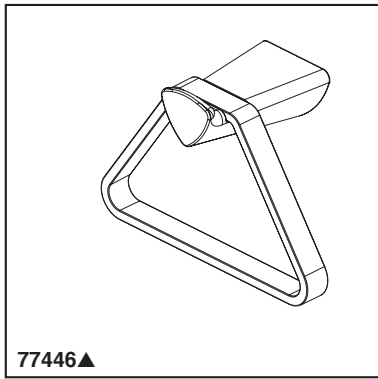

## ACCESSORIES

- Zura™ Bath Collection
- Triangular Towel Holder

Submitted Model No.: \_\_\_\_\_

Specific Features: \_\_\_\_\_

▲ Designate Proper Finish Suffix

### STANDARD SPECIFICATIONS:

- Wood blocking is preferable behind all wall surfaces. If wood blocking is not available, the following fasteners are suggested: Tile/Masonry-Plastic or lead Anchors Plaster/drywall-Toggle bolts.
- Mounting hardware and mounting template included with product.
- The towel ring is fixed.