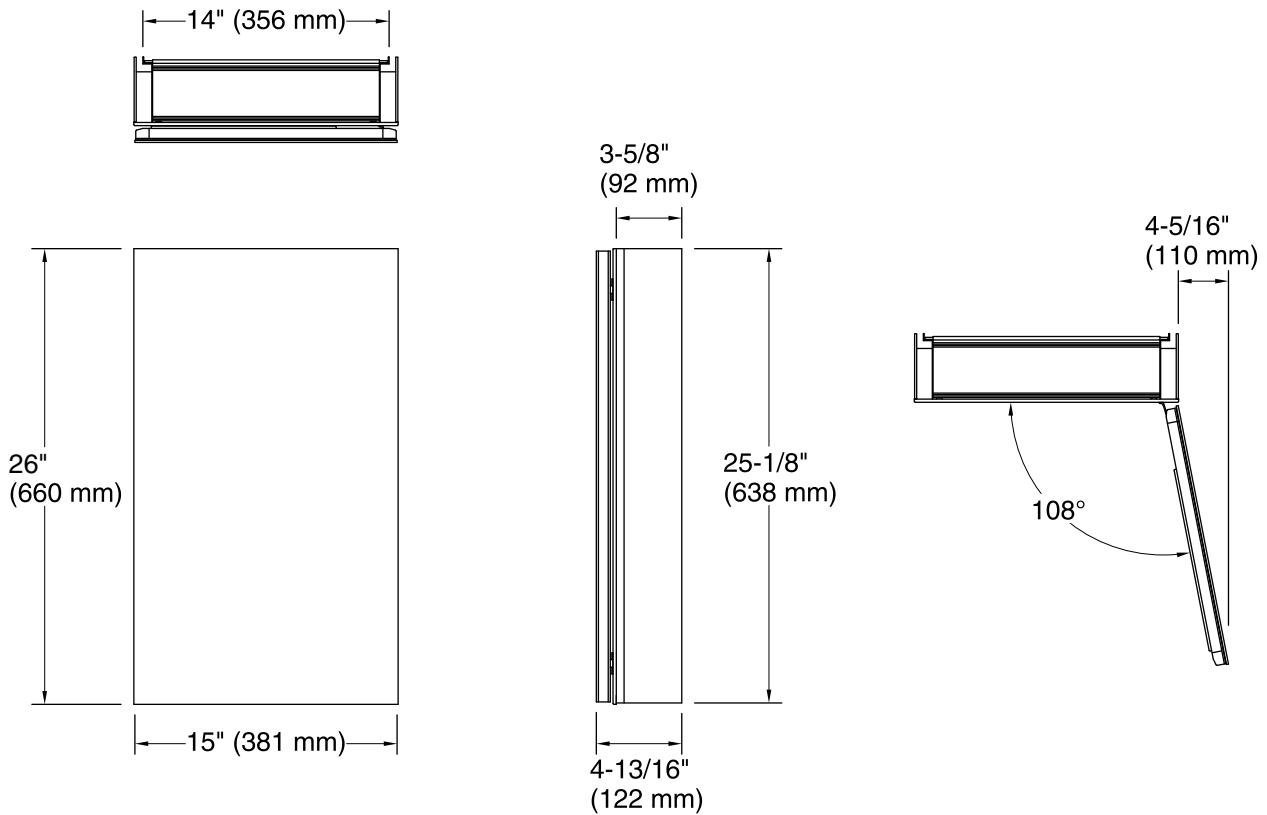

Features

- Powder-coat aluminum construction with a durable rust-free finish.
- Two adjustable tempered-glass shelves.
- Full-overlay mirrored door.
- White powder-coat interior.
- Two-way adjustable hinges with 108-degree opening capability for easy cabinet access.
- Can be installed with left- or right-hand swing.
- Includes mounting hardware for surface or recessed installation.
- Includes side mirror kit for surface mount installation.
- Optional decorative Shaker frame available, K-99575-15.

Color	Code	Description
-------	------	-------------

	CA1	
--	-----	--

Technical Information

All product dimensions are nominal.

Mirror type: Wall-mount pivot

Recess-Mount Cutout:

Width: 14-1/4" (362 mm)

Height: 25-1/4" (641 mm)

Depth: 3-11/16" (94 mm)

Notes

Install this product according to the installation instructions.

To determine the height of the cabinet, ensure the door will clear all obstacles (such as a faucet). A minimum 3" (76 mm) distance is required.

Cutout for recess-mount installations: 14-1/4" (362 mm) width x 25-1/4" (641 mm) height x 3-11/16" (94 mm) depth.