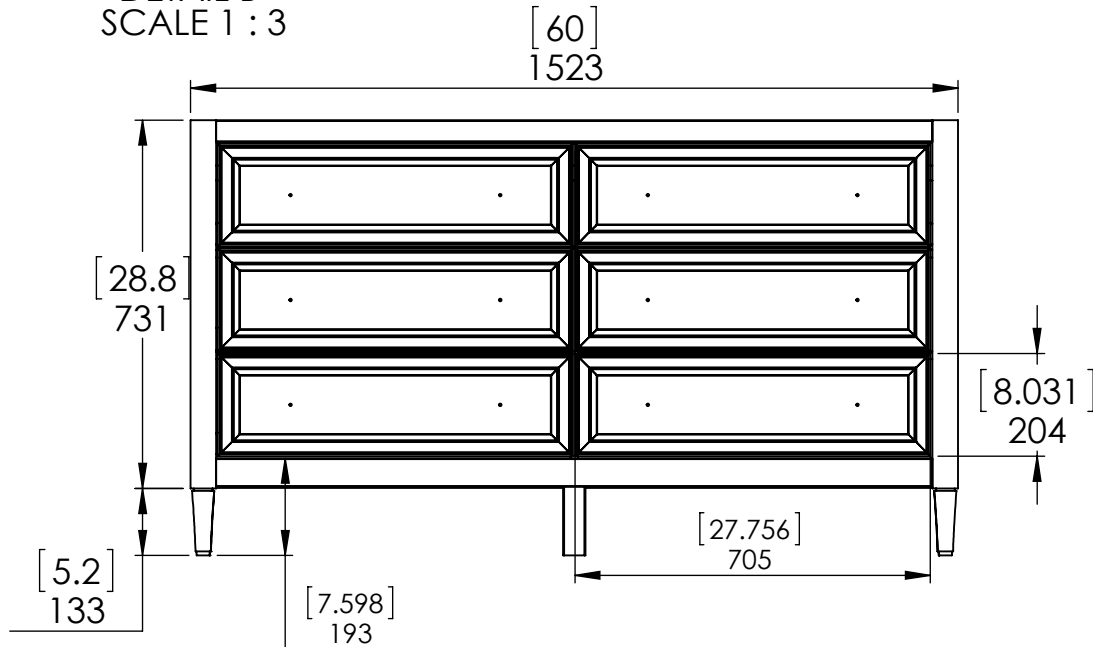

DETAIL B
SCALE 1 : 3

Top View

Isometric View

Front View

Side View

ITEM: **WB60-CR/DK** REV **A**

NAME: **West Bay Vanity 60in**

DIBUJO	RZG	11/11/16
REVISO	ING	11/11/16
APROBO	R&D	11/11/16

MATERIAL: **Madera Haya 4/4- Plywood 15mm**

SCALE: 1:20 MODEL: **West Bay Vty 60in**