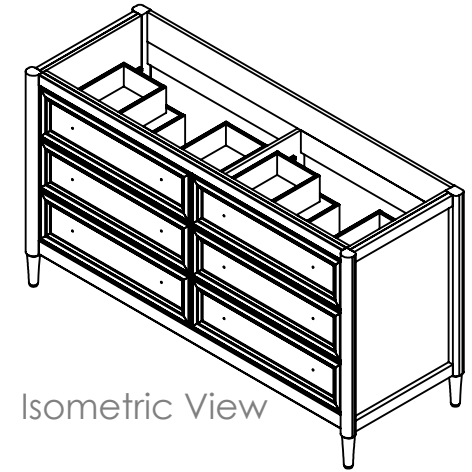

DETAIL B
SCALE 1 : 3

Top View

Isometric View

Front View

Side View

ITEM: **WB60-CR/DK** REV **A**

NAME: **West Bay Vanity 60in**

DIBUJO	RZG	11/11/16
REVISO	ING	11/11/16
APROBO	R&D	11/11/16

MATERIAL: **Madera Haya 4/4- Plywood 15mm**

SCALE: 1:20 MODEL: **West Bay Vty 60in**