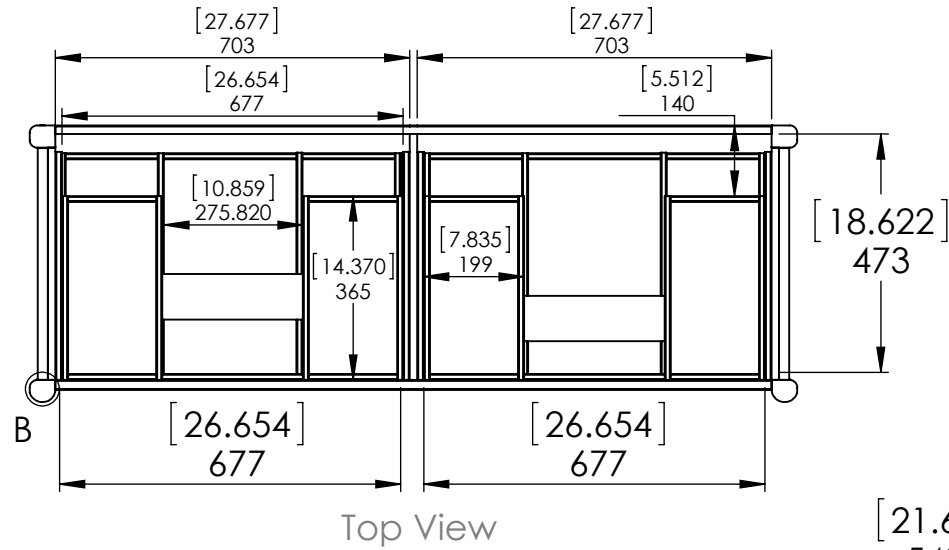

DETAIL B
SCALE 1 : 3

Top View

Isometric View

Front View

Side View

ITEM: **WB60-CR/DK** REV **A**

NAME: **West Bay Vanity 60in**

DIBUJO	RZG	11/11/16
REVISO	ING	11/11/16
APROBO	R&D	11/11/16

MATERIAL: **Madera Haya 4/4- Plywood 15mm**

SCALE: 1:20 MODEL: **West Bay Vty 60in**