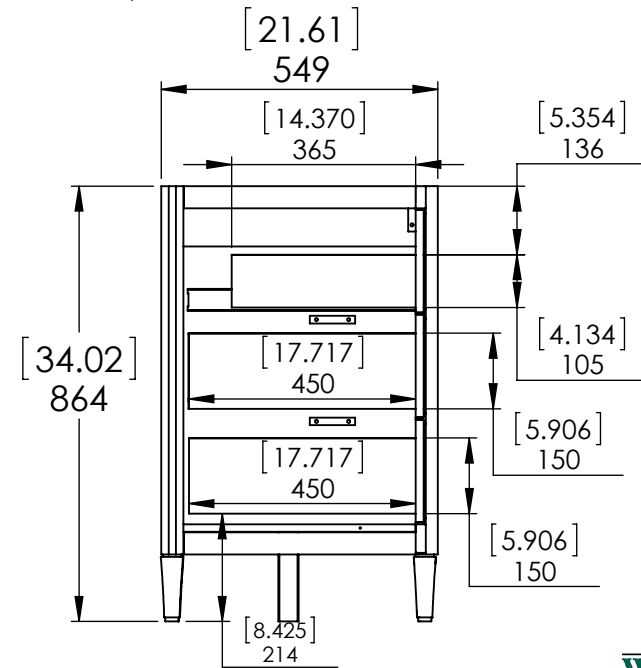

DETAIL B
SCALE 1 : 3

Top View

Isometric View

Front View

Side View

ITEM: **WB60-CR/DK** REV **A**

NAME: **West Bay Vanity 60in**

DIBUJO	RZG	11/11/16
REVISO	ING	11/11/16
APROBO	R&D	11/11/16

MATERIAL: **Madera Haya 4/4- Plywood 15mm**

SCALE: 1:20 MODEL: **West Bay Vty 60in**