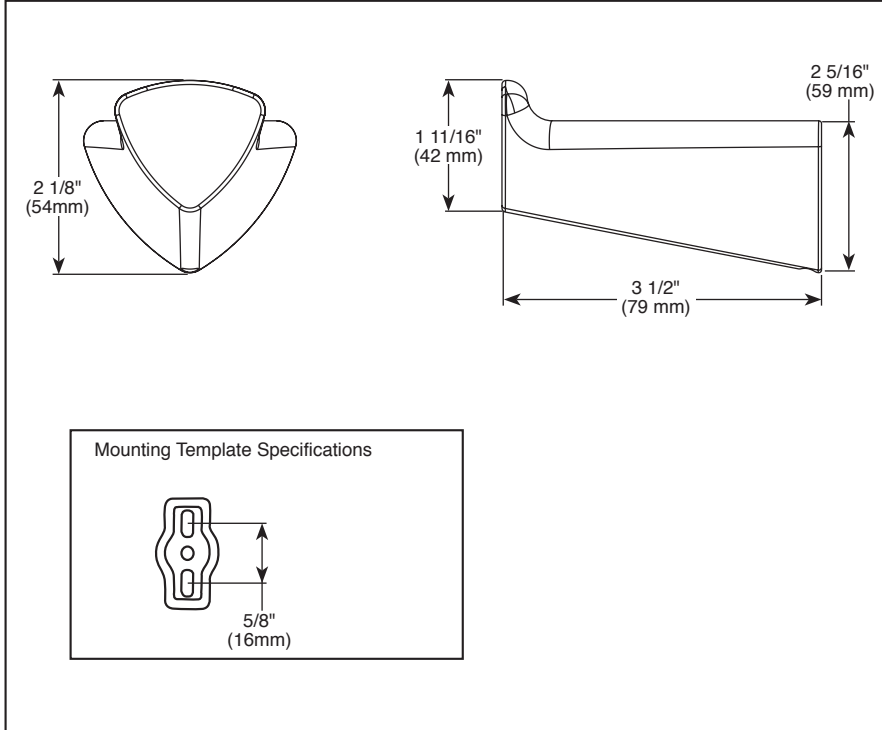

Submitted Model No.: _____

Specific Features: _____

▲ Designate Proper Finish Suffix

ACCESSORIES

- Zura™ Bath Collection
- Robe Hook

STANDARD SPECIFICATIONS:

- Wood blocking is preferable behind all wall surfaces. If wood blocking is not available, the following fasteners are suggested: Tile/Masonry-Plastic or lead Anchors Plaster/drywall-Toggle bolts.
- Mounting hardware and mounting template included with product.