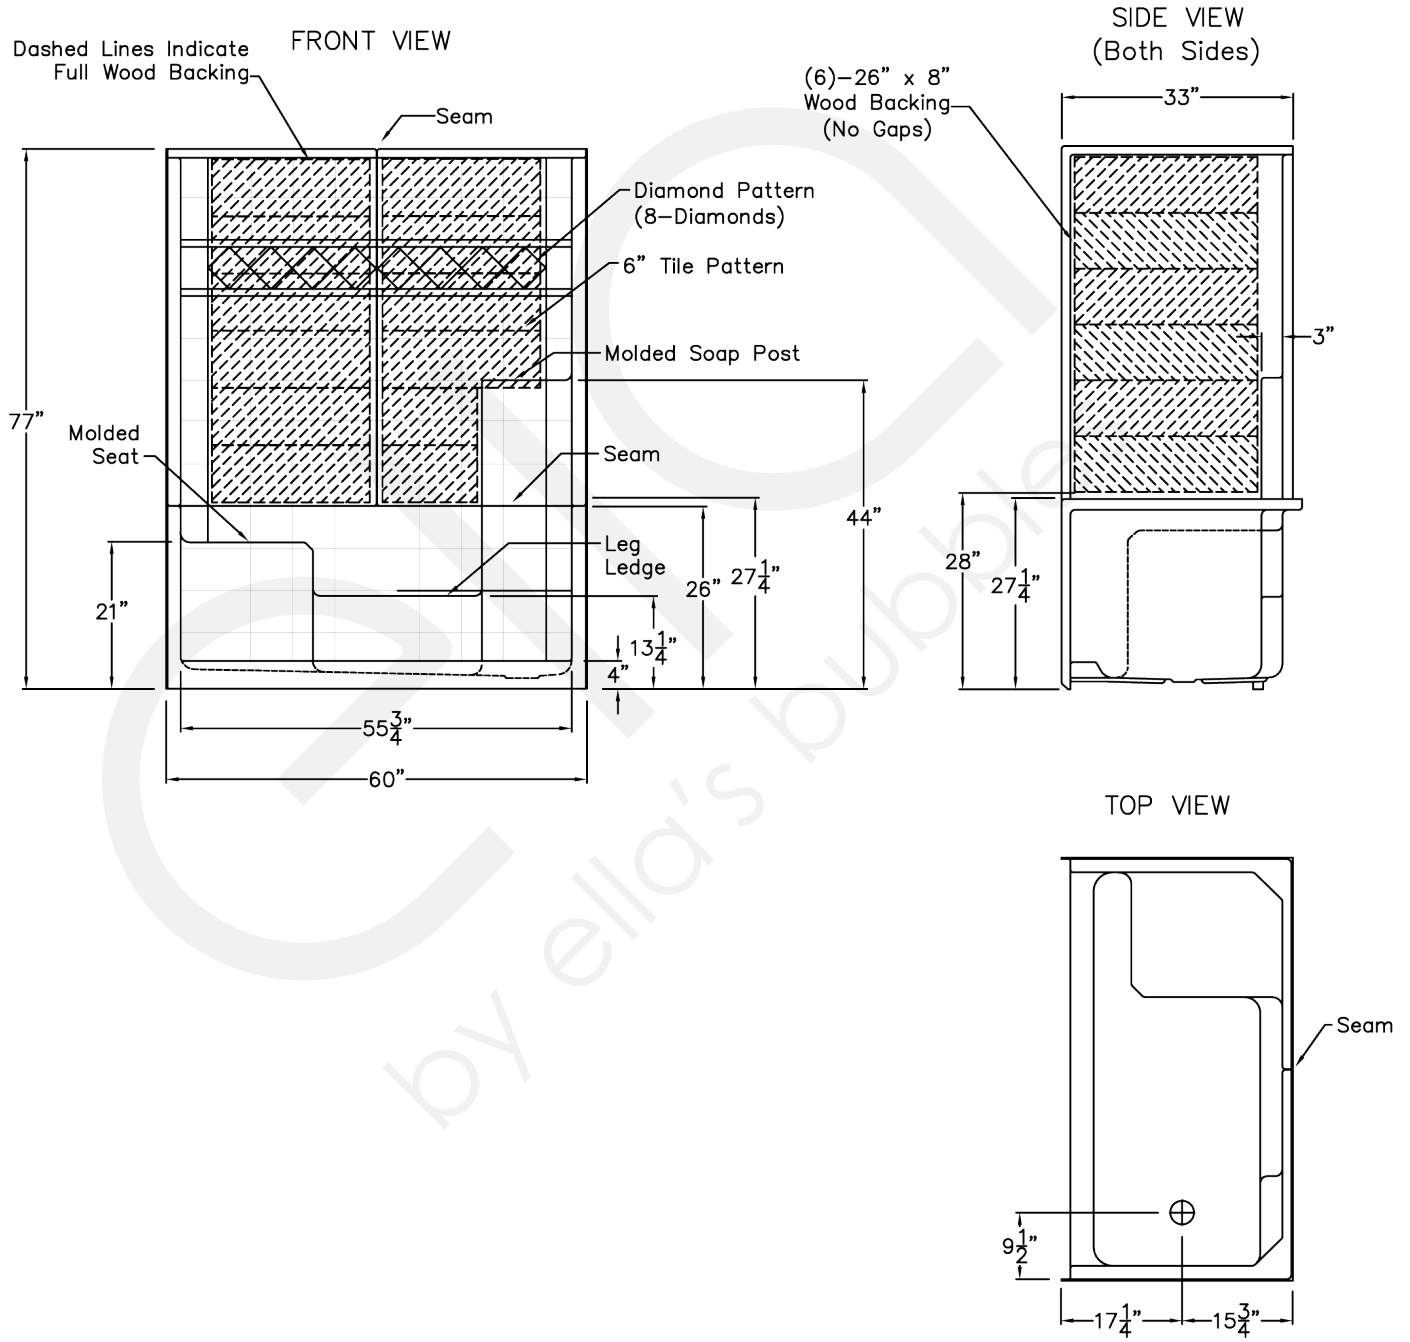

Panels:

Shower Base 33" W x 60" L x 28" H
 Side Wall Panel Left 33" W x 30" L x 49" H
 Side Wall Panel Right..... 33" W x 30" L x 49" H

Features:

- Premium marine grade gel-coat, three piece shower with 6" classic tile pattern design and diamond accent
- Wood reinforced walls for placing grab bars and seats anywhere (not dependent on stud locations)
- Easy shower wall assembly pin-lock system allowing front side installation
- Precision fit wall panel seams (match into grout pattern)
- Grip-Sure™ floor texture
- Self supporting, pre-leveled shower base (no mudset required)
- Shower door friendly (squared corners allow door installations)
- Ships pre-assembled, heavy duty crating protects product in transit

Low Threshold Shower 60" x 32"

6032 SH 1S 3P 4.0 - Left or Right Seat

*Left Seat Shown

Disclaimer:

In an effort to continually improve our product, specifications and configurations are subject to change without notice. Before ordering or installing, consider future access to essential equipment. Due to the nature of the materials, dimensions may vary $\pm 1/2"$.

2-in-1 Shower / Tub Grab Bar Ring

Three (3) 16" Curved Grab Bars

Low Threshold Features

STRENGTH

Wood & Steel Reinforced Walls

Fiberglass resin structural substrate cures to a seamless strong encasement.

All panels are backed with 3/8" wood, accessories can be installed anywhere.