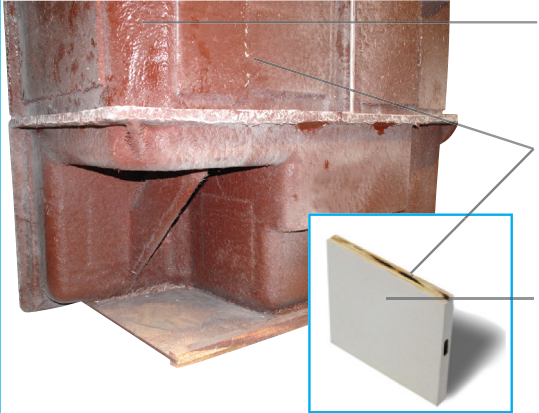

Panels:

Shower Base 33" W x 60" L x 28" H
 Side Wall Panel Left 33" W x 30" L x 49" H
 Side Wall Panel Right..... 33" W x 30" L x 49" H

Features:

- Premium marine grade gel-coat, three piece shower with 6" classic tile pattern design and diamond accent
- Wood reinforced walls for placing grab bars and seats anywhere (not dependent on stud locations)
- Easy shower wall assembly pin-lock system allowing front side installation
- Precision fit wall panel seams (match into grout pattern)
- Grip-Sure™ floor texture
- Self supporting, pre-leveled shower base (no mudset required)
- Shower door friendly (squared corners allow door installations)
- Ships pre-assembled, heavy duty crating protects product in transit

Low Threshold Shower 60" x 32"

6032 SH 1S 3P 4.0 - Left or Right Seat

*Left Seat Shown

Disclaimer:

In an effort to continually improve our product, specifications and configurations are subject to change without notice. Before ordering or installing, consider future access to essential equipment. Due to the nature of the materials, dimensions may vary $\pm 1/2"$.

2-in-1 Shower / Tub Grab Bar Ring

Three (3) 16" Curved Grab Bars

Low Threshold Features

STRENGTH

Wood & Steel Reinforced Walls

Fiberglass resin structural substrate cures to a seamless strong encasement.

All panels are backed with 3/8" wood, accessories can be installed anywhere.

Wood reinforced core walls and high density base.

ADAPTABILITY

Customized Accessory Placement

The wood reinforced core walls allow the fixtures to be installed right onto the wall studs by eliminating the need for a drywall backing.