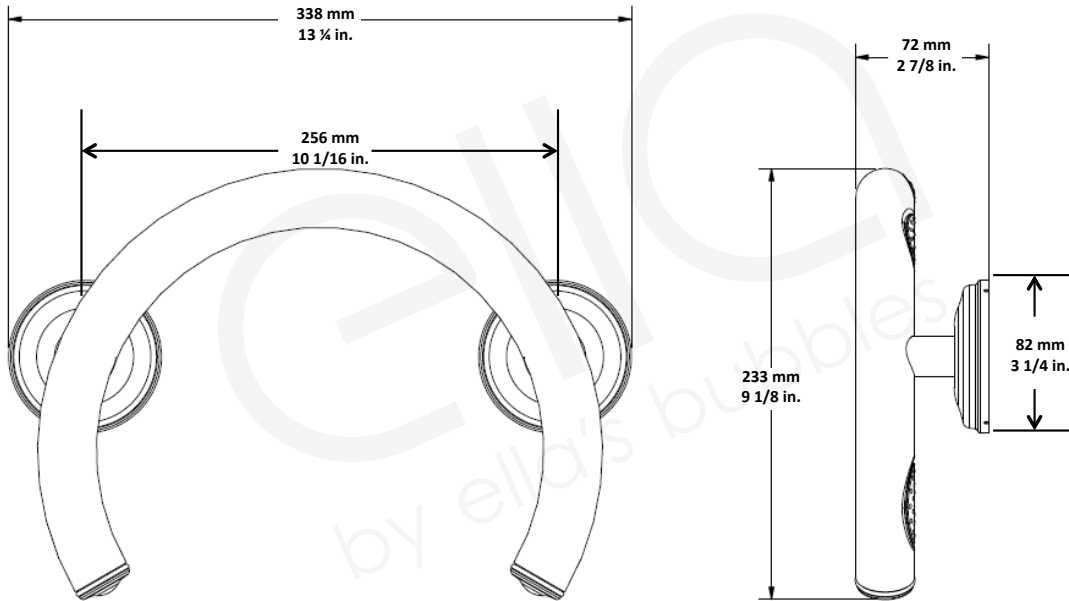

Ella Freedom Accessories (below):

Outside Dimensions: 33" W x 60" L x 77" H
 Seat Dimensions: 22" W x 18.5" L x 21" H
 Shipping Dimensions: 46" W x 60" L x 48" H
 Shipping Weight: 313 lbs.
 Net Weight: 300 lbs.
 Threshold Height: 4"

Panels:

Shower Base 33" W x 60" L x 28" H
 Side Wall Panel Left 33" W x 30" L x 49" H
 Side Wall Panel Right..... 33" W x 30" L x 49" H

Features:

- Premium marine grade gel-coat, three piece shower with 6" classic tile pattern design and diamond accent
- Wood reinforced walls for placing grab bars and seats anywhere (not dependent on stud locations)
- Easy shower wall assembly pin-lock system allowing front side installation
- Precision fit wall panel seams (match into grout pattern)
- Grip-Sure™ floor texture
- Self supporting, pre-leveled shower base (no mudset required)
- Shower door friendly (squared corners allow door installations)
- Ships pre-assembled, heavy duty crating protects product in transit

Low Threshold Shower 60" x 32"

6032 SH 1S 3P 4.0 - Left or Right Seat

*Left Seat Shown

Disclaimer:

In an effort to continually improve our product, specifications and configurations are subject to change without notice. Before ordering or installing, consider future access to essential equipment. Due to the nature of the materials, dimensions may vary $\pm 1/2"$.

2-in-1 Shower / Tub Grab Bar Ring

Three (3) 16" Curved Grab Bars

Low Threshold Features

STRENGTH

Wood & Steel Reinforced Walls

Fiberglass resin structural substrate cures to a seamless strong encasement.

All panels are backed with 3/8" wood, accessories can be installed anywhere.