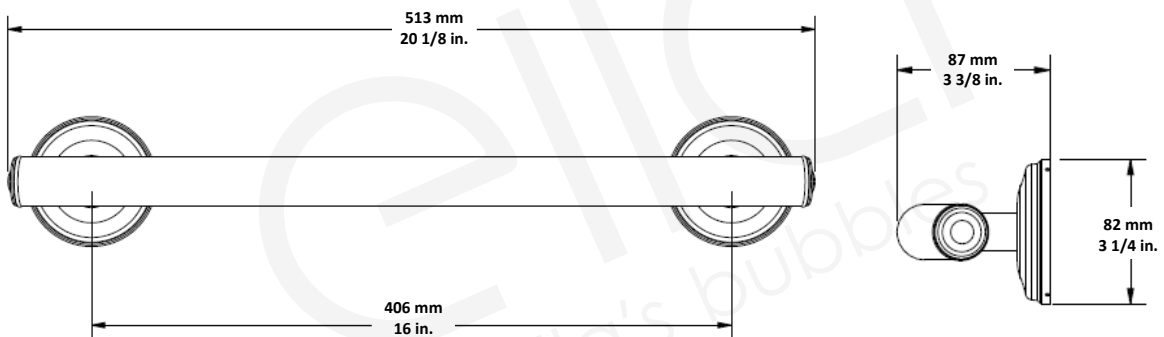

Ella Freedom Accessories (below):

Outside Dimensions: 33" W x 60" L x 77" H
 Seat Dimensions: 22" W x 18.5" L x 21" H
 Shipping Dimensions: 46" W x 60" L x 48" H
 Shipping Weight: 313 lbs.
 Net Weight: 300 lbs.
 Threshold Height: 4"

Panels:

Shower Base 33" W x 60" L x 28" H
 Side Wall Panel Left 33" W x 30" L x 49" H
 Side Wall Panel Right..... 33" W x 30" L x 49" H

Features:

- Premium marine grade gel-coat, three piece shower with 6" classic tile pattern design and diamond accent
- Wood reinforced walls for placing grab bars and seats anywhere (not dependent on stud locations)
- Easy shower wall assembly pin-lock system allowing front side installation
- Precision fit wall panel seams (match into grout pattern)
- Grip-Sure™ floor texture
- Self supporting, pre-leveled shower base (no mudset required)
- Shower door friendly (squared corners allow door installations)
- Ships pre-assembled, heavy duty crating protects product in transit

Low Threshold Shower 60" x 32"

6032 SH 1S 3P 4.0 - Left or Right Seat

*Left Seat Shown

Disclaimer:

In an effort to continually improve our product, specifications and configurations are subject to change without notice. Before ordering or installing, consider future access to essential equipment. Due to the nature of the materials, dimensions may vary $\pm 1/2"$.

2-in-1 Shower / Tub Grab Bar Ring

Three (3) 16" Curved Grab Bars

Low Threshold Features

STRENGTH

Wood & Steel Reinforced Walls

Fiberglass resin structural substrate cures to a seamless strong encasement.

All panels are backed with 3/8" wood, accessories can be installed anywhere.