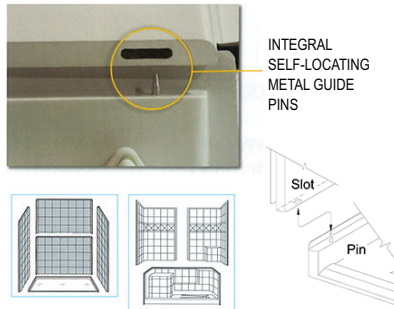

2-in-1 Shower / Tub Grab Bar Ring

Three (3) 16" Curved Grab Bars

Low Threshold Features

STRENGTH

Wood & Steel Reinforced Walls

Fiberglass resin structural substrate cures to a seamless strong encasement.

All panels are backed with 3/8" wood, accessories can be installed anywhere.

Wood reinforced core walls and high density base.

ADAPTABILITY

Customized Accessory Placement

The wood reinforced core walls allow the fixtures to be installed right onto the wall studs by eliminating the need for a drywall backing.

SHOWER DOOR FRIENDLY

Your choice: Curtain or Door

Square corners in Ella shower construction allow for framed or frameless shower doors to be installed.

Image for illustration only

FRONT SIDE INSTALLATION

Aluminum Pin and Slot System for a contractor friendly front side installation.

An installation may be finished in a fraction of the time. No more need to get behind the panels to bolt large panels together.