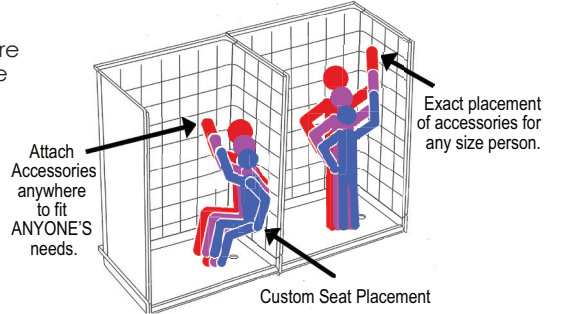

2-in-1 Shower / Tub Grab Bar Ring

Three (3) 16" Curved Grab Bars

Low Threshold Features

STRENGTH

Wood & Steel Reinforced Walls

Fiberglass resin structural substrate cures to a seamless strong encasement.

All panels are backed with 3/8" wood, accessories can be installed anywhere.

Wood reinforced core walls and high density base.

ADAPTABILITY

Customized Accessory Placement

The wood reinforced core walls allow the fixtures to be installed right onto the wall studs by eliminating the need for a drywall backing.